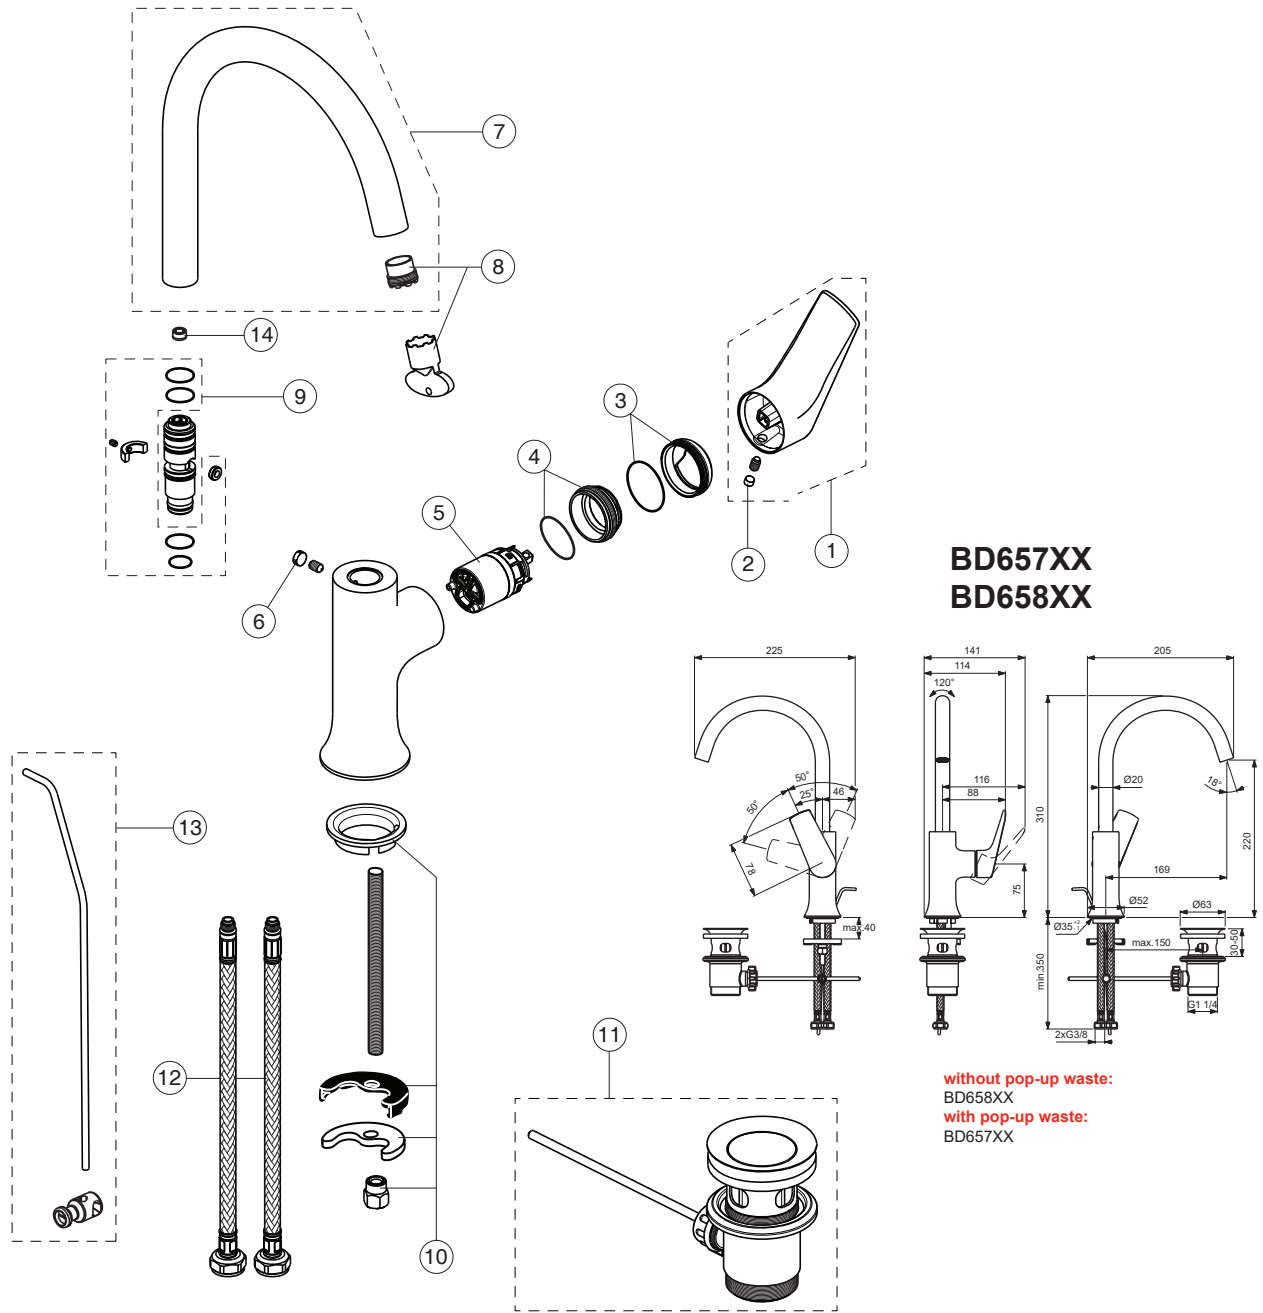

LDV

Ideal Standard

Produced from: Aug.2024

For XX=Coverage-Designate:

AA=chrome,GN=silver storm

A2=brushed gold,A5=magnetic grey

For Instance:

B961929AA for chrome

Pos.	Signify	Spare parts-Nr.	Quantity	Pos.	Signify	Spare parts-Nr.	Quantity
1	Lever,w/o logo	B961929XX	1 Set	14	Flow regulator 1G	B961947NU	1 Pcs.
2	Rubber button	A963751XX	1 Pcs.				
3	Rosette	B961915XX	1 Set				
4	Screw M33x1.5	B961916NU	1 Set				
5	Cartridge Ø28mm	B961920NU	1 Pcs.				
6	Rubber cap Ø8.1x3	B960583NU	1 Pcs.				
7	Tab.spout R170mm	B961662XX	1 Pcs.				
8	Aer.cacheM16.5x1	A962708NU	1 Pcs.				
9	Sealing set for tub.spout	B961253NU	1 Set				
10	Fixation set	B960608NU	1 Set				
11	Pop-up waste	A961230AA	1 Set				
		B961800XX					
12	Flex hoseG3/8;L500mm	A962005NU	1 Pcs.				
13	Pull-up rod-compl.	B960900XX	1 Set				