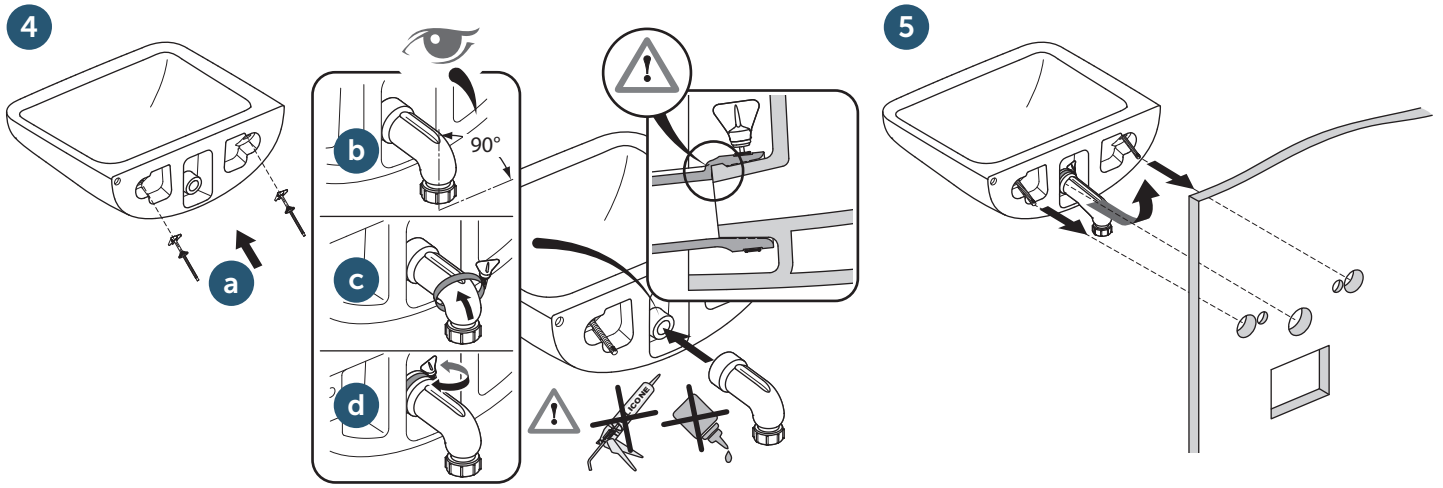

Trap
x 1

Items marked **G** contain a silver biocide antimicrobial substance

R016167 (supplied separately)

Wall panel hole positions:

Ideal Standard International NV
 Corporate Village – Gent Building
 Da Vincilaan 2
 B1935 – Zaventem
 Belgium