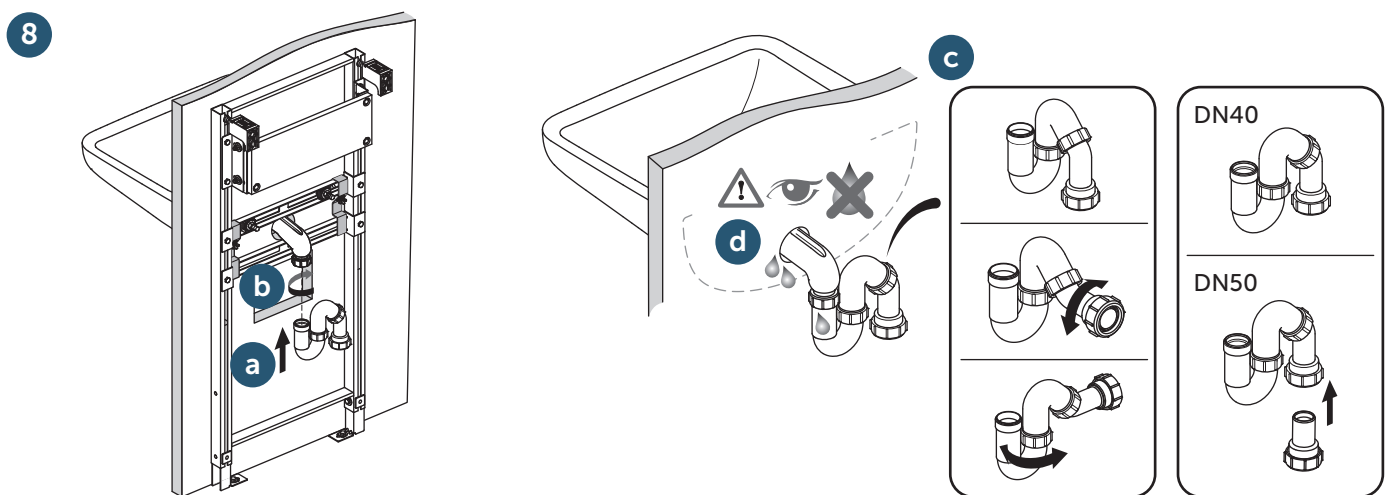

Trap
x 1

Items marked **G** contain a silver biocide antimicrobial substance

R016167 (supplied separately)

Wall panel hole positions:

Ideal Standard International NV
 Corporate Village – Gent Building
 Da Vincilaan 2
 B1935 – Zaventem
 Belgium