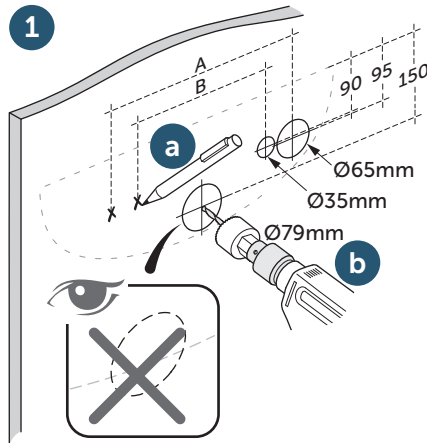

Wall panel hole positions: