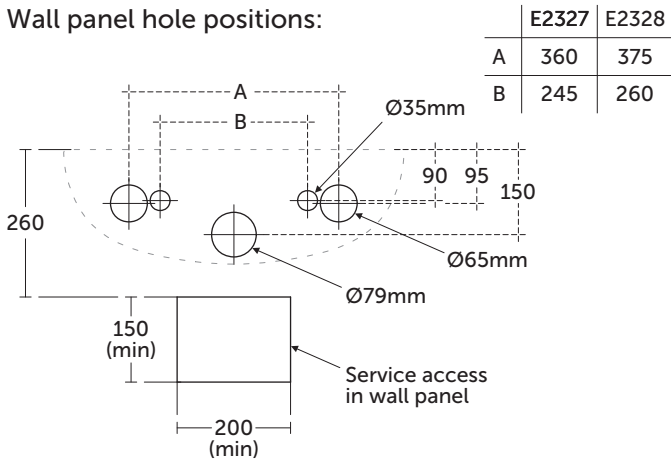

E232701

E232801

TT0299764

M12 Hanger
x 2

M6 Toggle &
bracket assembly
x 2

E254967 (supplied separately)

Pipe clamp
x 1

Waste adaptor
DN40 / DN50
x 1

Trap
x 1

Items marked **G** contain a silver biocide antimicrobial substance

R016167 (supplied separately)

Wall panel hole positions:

Ideal Standard International NV
 Corporate Village – Gent Building
 Da Vincilaan 2
 B1935 – Zaventem
 Belgium