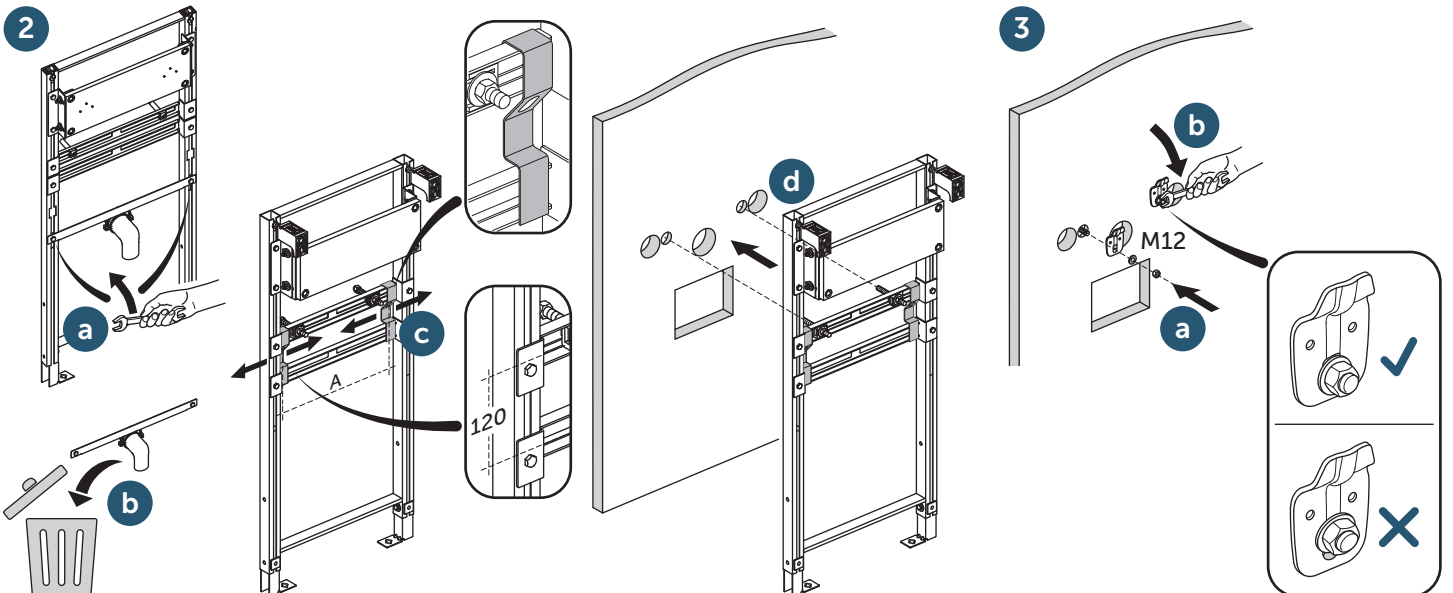

E232701

E232801

TT0299764

M12 Hanger
x 2

M6 Toggle &
bracket assembly
x 2

E254967 (supplied separately)

Pipe clamp
x 1

Waste adaptor
DN40 / DN50
x 1

Trap
x 1

Items marked **G** contain a silver biocide antimicrobial substance

R016167 (supplied separately)

Wall panel hole positions:

Ideal Standard International NV
 Corporate Village – Gent Building
 Da Vincilaan 2
 B1935 – Zaventem
 Belgium