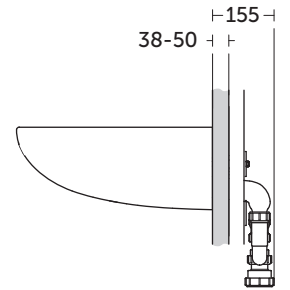

Wall panel hole positions: