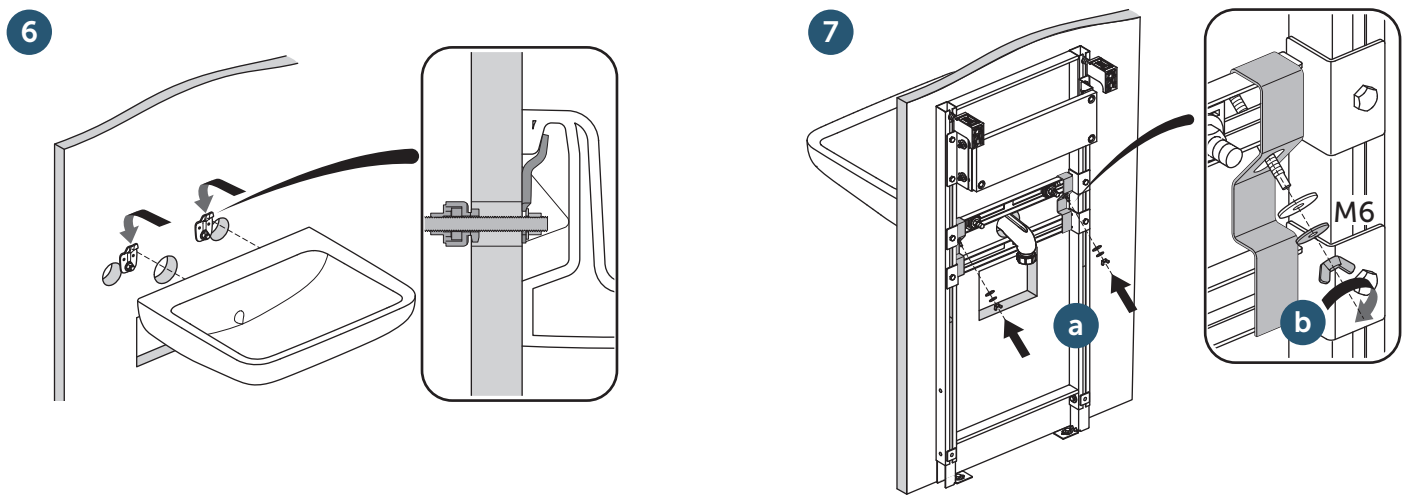

Trap
x 1

Items marked **G** contain a silver biocide antimicrobial substance

R016167 (supplied separately)

Wall panel hole positions:

Ideal Standard International NV
 Corporate Village – Gent Building
 Da Vincilaan 2
 B1935 – Zaventem
 Belgium