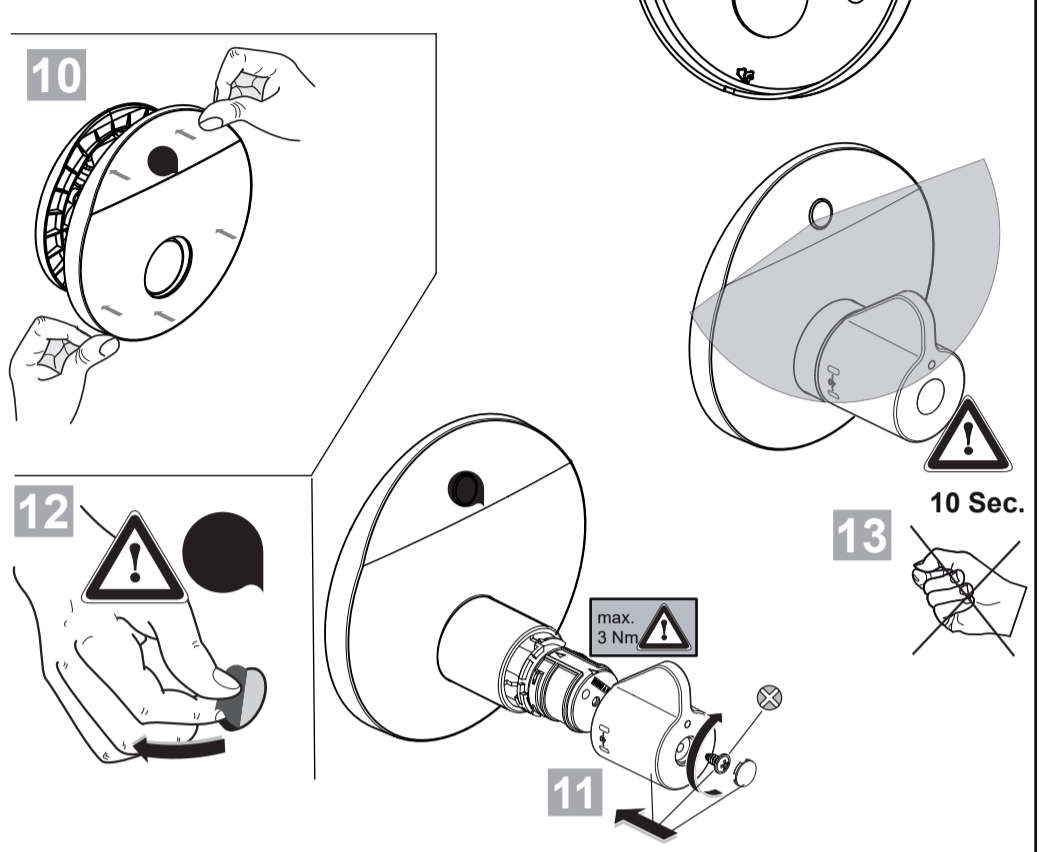

Ideal Standard

CeraPlus
A 6732 ..

0724 / A 868 933 R1
Made in Germany

Ideal Standard International NV
 Corporate Village - Gent Building
 Da Vincilaan 2
 1935 Zaventem
 Belgium

www.idealstandard.com

P	bar	MAX. 8	5		Q (3 bar)
T	°C	MAX. 80	65		l/min
			55		11.5