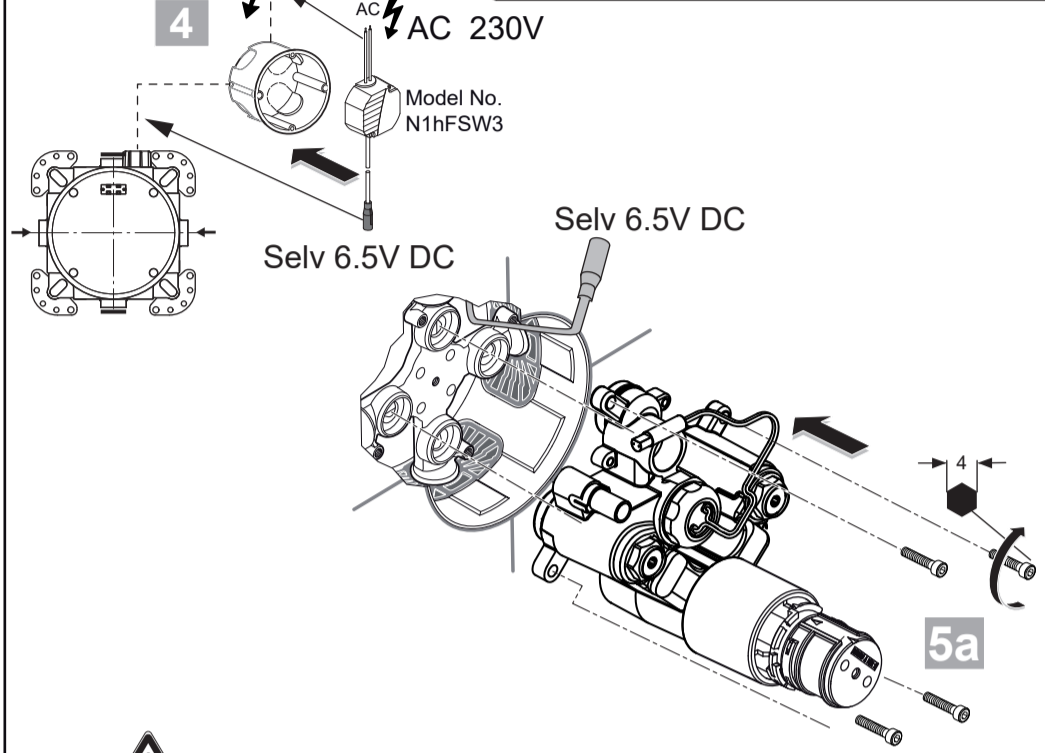

Ideal Standard

CeraPlus
A 6732 ..

0724 / A 868 933 R1
Made in Germany

Ideal Standard International NV
 Corporate Village - Gent Building
 Da Vincilaan 2
 1935 Zaventem
 Belgium

www.idealstandard.com

P	bar	MAX. 8	5		Q (3 bar)
T	°C	MAX. 80	65		l/min
			55		11.5