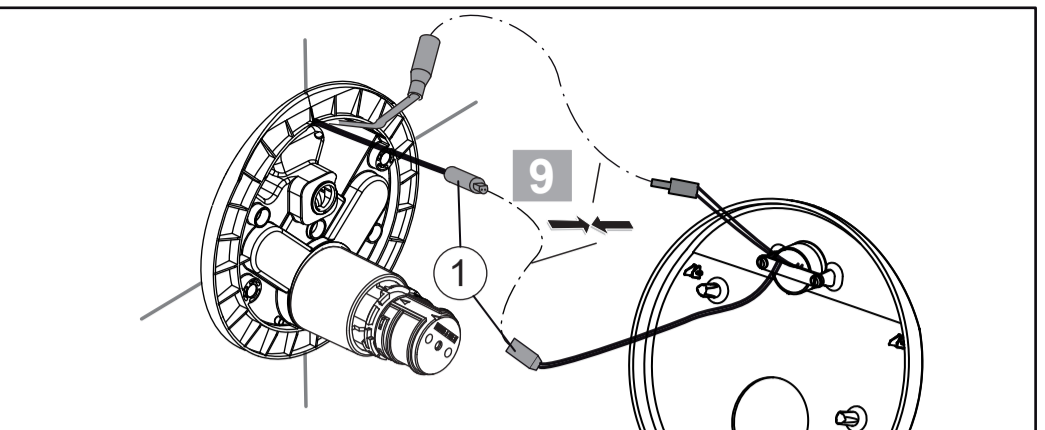

Ideal Standard

CeraPlus
A 6732 ..

0724 / A 868 933 R1
Made in Germany

Ideal Standard International NV
 Corporate Village - Gent Building
 Da Vincilaan 2
 1935 Zaventem
 Belgium

www.idealstandard.com

P	bar	MAX. 8	5		Q (3 bar)
T	°C	MAX. 80	65		l/min
			55		11.5