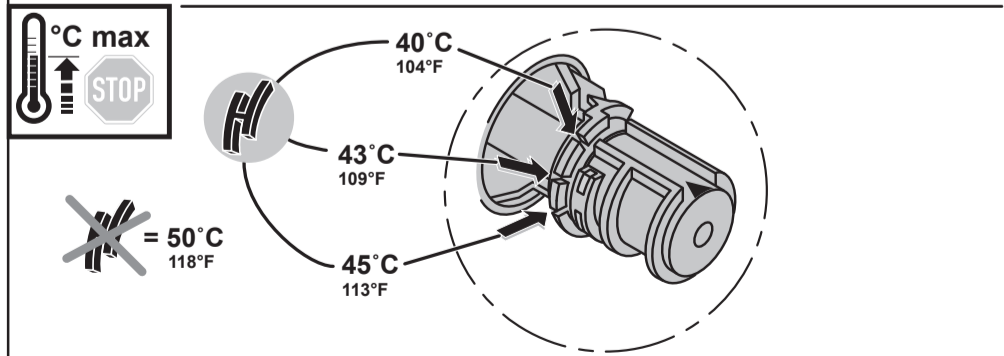

Spare Parts / Ersatzteile / Pièces de recharge / Pezzi di Ricambio / Piezas de requesto /
Parte de reposição / Reserveonderdelen / Reservdelar / Reservedeler / Varaosat /
Vraosat / Varahlutir / Ανταλλακτικά / Yedek Parçalar / Náhradní díly / Náhradné diely /
Nadomestni deli / Резервни части / Запчасти / Części Zapasowe / Piese de schimb
/ Rendelhető alkatrészek / Запасні частини / Reservni delovi / Резервни делови /
Резервни делови / Atsarginių dalių / Tellitavad varuosad / Rezervju daļu

Pos.	Part No.	7	F 961 049 NU	13	A 861 704 NU
1	A 960 890 NU	8	A 962 229NU	14	F 961 073 AA
2	F 961 052 NU	9	F 960 903 NU	15	A 961 885 AA
3	F 961 050 NU	10	A 861 114 NU	16	E 960 641 AA
4	F 961 051 AA		A 960 635 NU 2m	17	A 960 704 NU 20mm
5	A 963 427 NU	11	F 961 024 NU		A 962 476 NU 40mm
6	A 963 146 NU	12	F 961 054 NU	18	F 961 057 AA