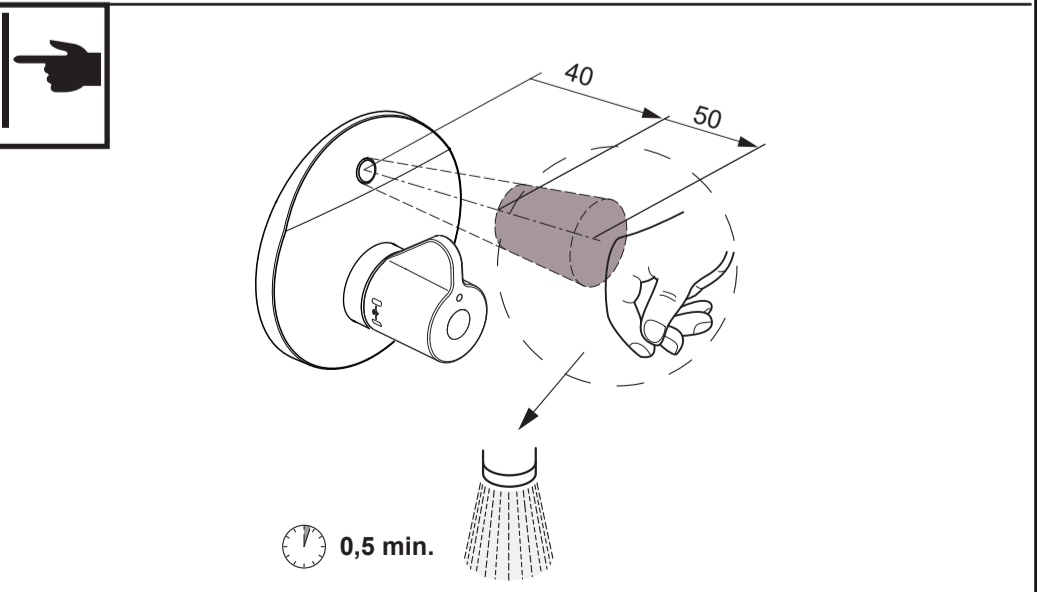

Ideal Standard

CeraPlus
A 6732 ..

0724 / A 868 933 R1
Made in Germany

Ideal Standard International NV
 Corporate Village - Gent Building
 Da Vincilaan 2
 1935 Zaventem
 Belgium

www.idealstandard.com

P	bar	MAX. 8	5		Q (3 bar)
T	°C	MAX. 80	65		l/min
			55		11.5