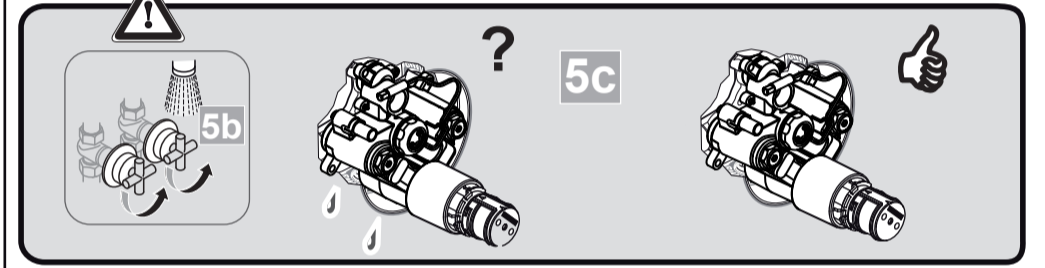

Ideal Standard

CeraPlus
A 6732 ..

0724 / A 868 933 R1
Made in Germany

Ideal Standard International NV
 Corporate Village - Gent Building
 Da Vincilaan 2
 1935 Zaventem
 Belgium

www.idealstandard.com

P	bar	MAX. 8	5		Q (3 bar)
T	°C	MAX. 80	65		l/min
			55		11.5