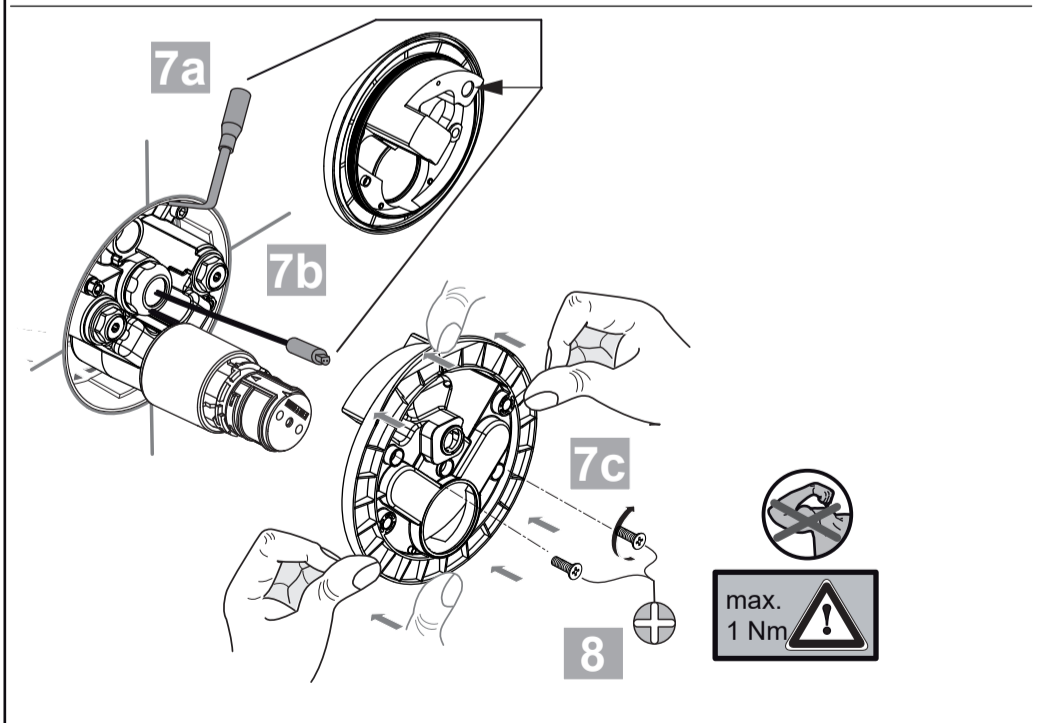

Ideal Standard

CeraPlus
A 6732 ..

0724 / A 868 933 R1
Made in Germany

Ideal Standard International NV
 Corporate Village - Gent Building
 Da Vincilaan 2
 1935 Zaventem
 Belgium

www.idealstandard.com

P	bar	MAX. 8	5		Q (3 bar)
T	°C	MAX. 80	65		l/min
			55		11.5