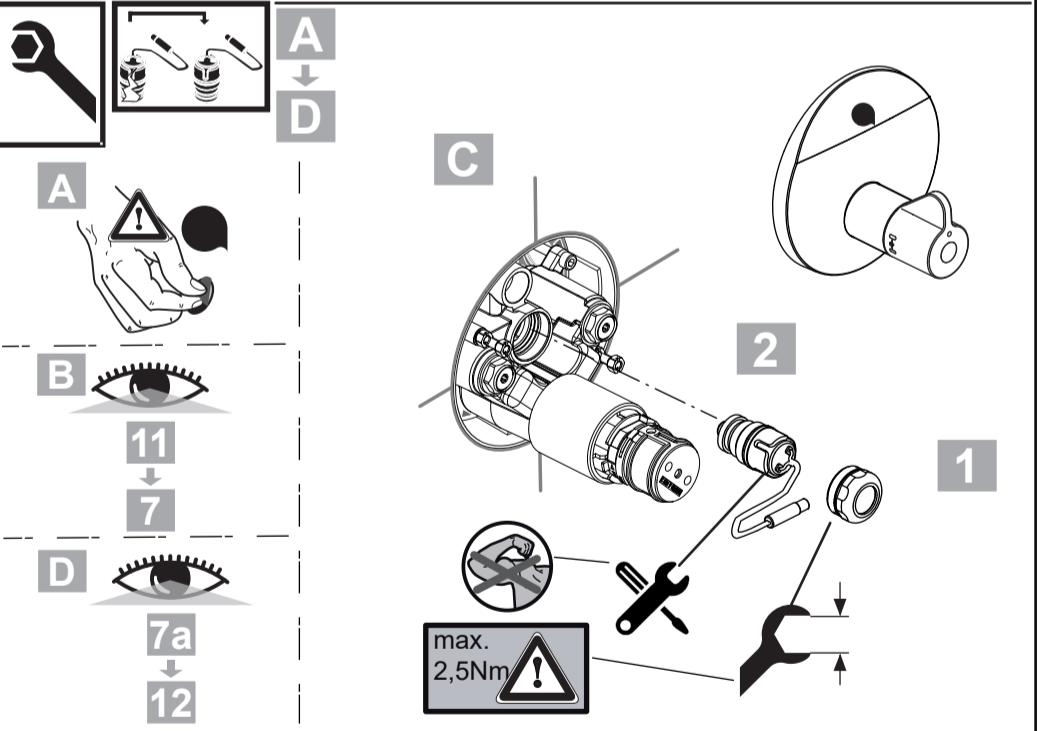

Ideal Standard

CeraPlus
A 6732 ..

0724 / A 868 933 R1
Made in Germany

Ideal Standard International NV
 Corporate Village - Gent Building
 Da Vincilaan 2
 1935 Zaventem
 Belgium

www.idealstandard.com

P	bar	MAX. 8	5		Q (3 bar)
T	°C	MAX. 80	65		l/min
			55		11.5