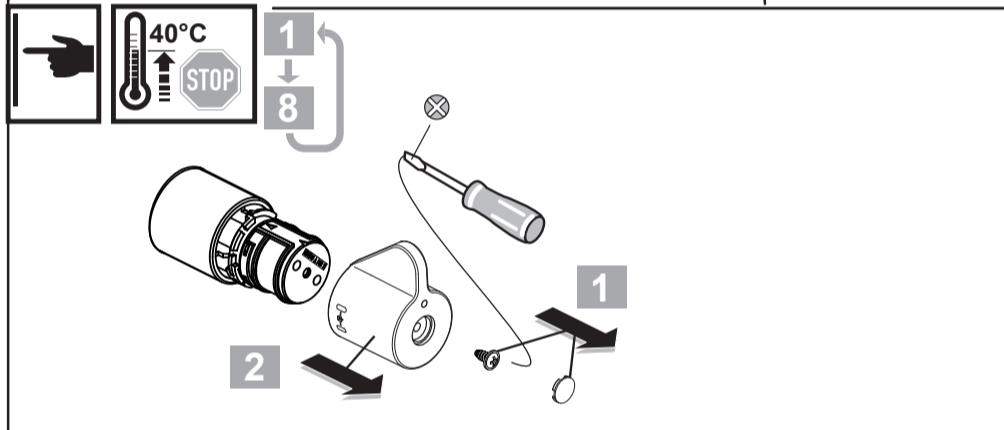

Spare Parts / Ersatzteile / Pièces de recharge / Pezzi di Ricambio / Piezas de requesto /
Parte de reposição / Reserveonderdelen / Reservdelar / Reservedeler / Varaosat /
Vraosat / Varahlutir / Ανταλλακτικά / Yedek Parçalar / Náhradní díly / Náhradné diely /
Nadomestni deli / Резервни части / Запчасти / Części Zapasowe / Piese de schimb
/ Rendelhető alkatrészek / Запасні частини / Reservni delovi / Резервни делови /
Резервни делови / Atsarginių dalių / Tellitavad varuosad / Rezervju daļu

Pos.	Part No.	7	F 961 049 NU	13	A 861 704 NU
1	A 960 890 NU	8	A 962 229NU	14	F 961 073 AA
2	F 961 052 NU	9	F 960 903 NU	15	A 961 885 AA
3	F 961 050 NU	10	A 861 114 NU	16	E 960 641 AA
4	F 961 051 AA		A 960 635 NU 2m	17	A 960 704 NU 20mm
5	A 963 427 NU	11	F 961 024 NU		A 962 476 NU 40mm
6	A 963 146 NU	12	F 961 054 NU	18	F 961 057 AA