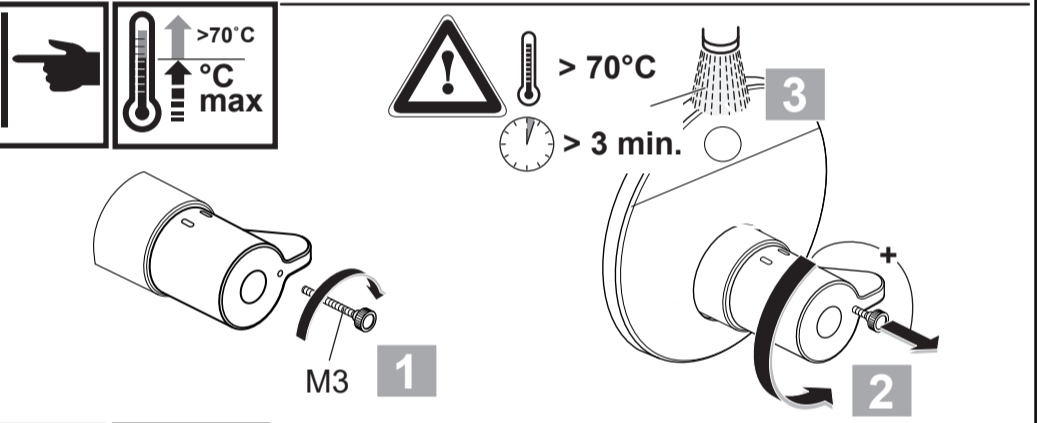

Ideal Standard

CeraPlus
A 6732 ..

0724 / A 868 933 R1
Made in Germany

Ideal Standard International NV
 Corporate Village - Gent Building
 Da Vincilaan 2
 1935 Zaventem
 Belgium

www.idealstandard.com

P	bar	MAX. 8	5		Q (3 bar)
T	°C	MAX. 80	65		l/min
			55		11.5