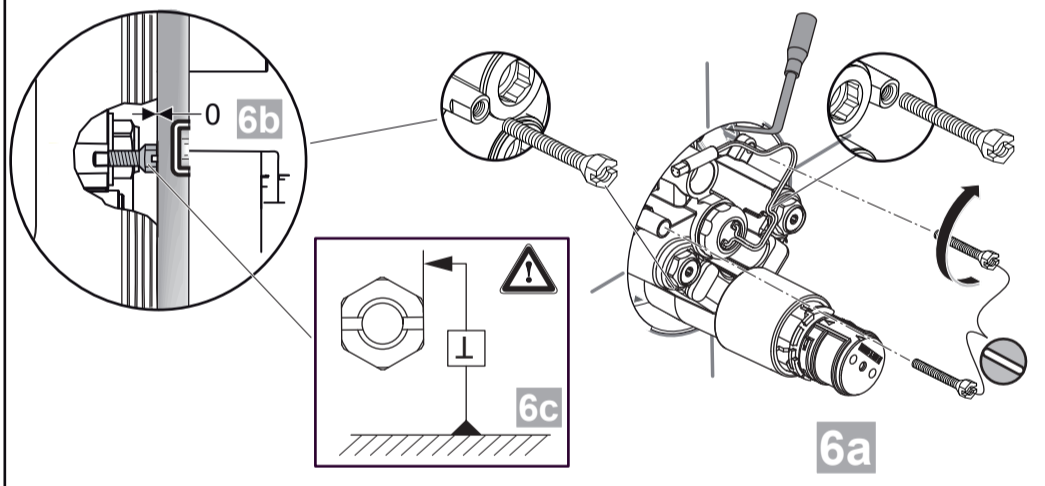

Ideal Standard

CeraPlus
A 6732 ..

0724 / A 868 933 R1
Made in Germany

Ideal Standard International NV
 Corporate Village - Gent Building
 Da Vincilaan 2
 1935 Zaventem
 Belgium

www.idealstandard.com

P	bar	MAX. 8	5		Q (3 bar)
T	°C	MAX. 80	65		l/min
			55		11.5