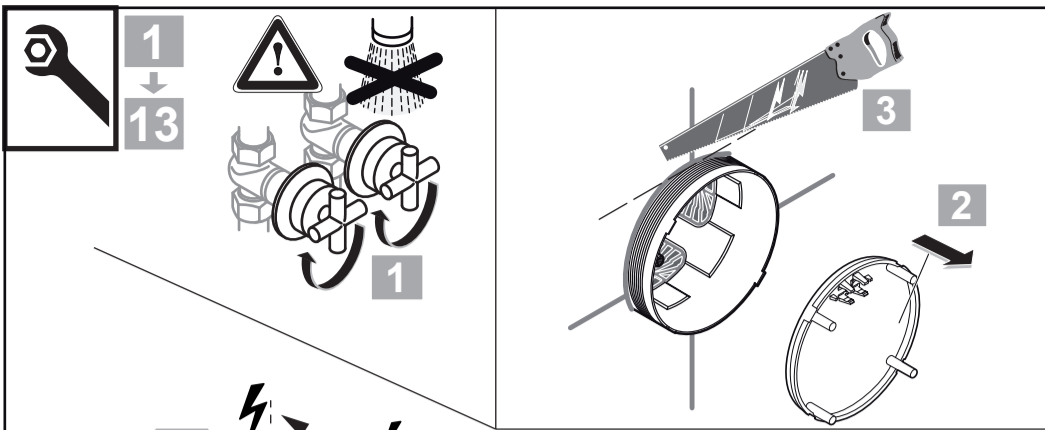

Ideal Standard

CeraPlus
A 6732 ..

0724 / A 868 933 R1
Made in Germany

Ideal Standard International NV
 Corporate Village - Gent Building
 Da Vincilaan 2
 1935 Zaventem
 Belgium

www.idealstandard.com

P	bar	MAX. 8	5		Q (3 bar)
T	°C	MAX. 80	65		l/min
			55		11.5