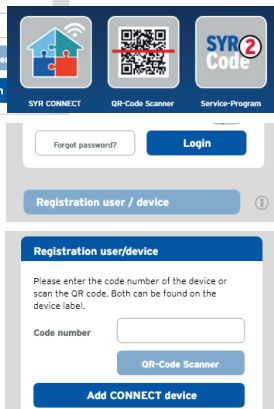

Continuous monitoring detects leaks at an early stage and extensive water damage is reduced by automatically shutting off the water supply.

The SYR SafeTech+ Connect is internet capable with integrated WiFi and has a flange connection for DRUFI filters.

WE KEEP SMART THINGS SIMPLE.

Schnellstart-Anleitung Quick start guide

SafeTech+ Connect

Haustechnik mit System

Laden Sie die SYR-App herunter.

Download the SYR-App.

Registrieren Sie
den SafeTech+ bei
SYR CONNECT

Register the SafeTech+
at SYR CONNECT

Scannen Sie den QR-Code, um die komplette Anleitung für die Montage, Inbetriebnahme, Bedienung und Wartung herunter zu laden.

Scan the QR code to download the complete instructions for assembly, commissioning, operation and maintenance.