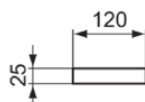

CONCA

T4500A2

CONCA | Handtuchstange 600x120x25 mm in brushed gold | PVD Technologie

Bild & Zeichnung

Allgemeine Informationen

Produktkategorie:	Badaccessoires
Produktart:	Handtuchstange
Marke:	Ideal Standard
Kollektion:	CONCA
Designer:	Palomba Serafini Associati
Colour:	A2 - Brushed Gold
Oberflächenveredelung:	satın
Maximale Höhe (mm):	25
Maximale Breite (mm):	600
Ausladung (mm):	120
Befestigungsart:	Befestigungsschrauben
Nettogewicht (kg):	0.85
EAN Code:	8014140479086