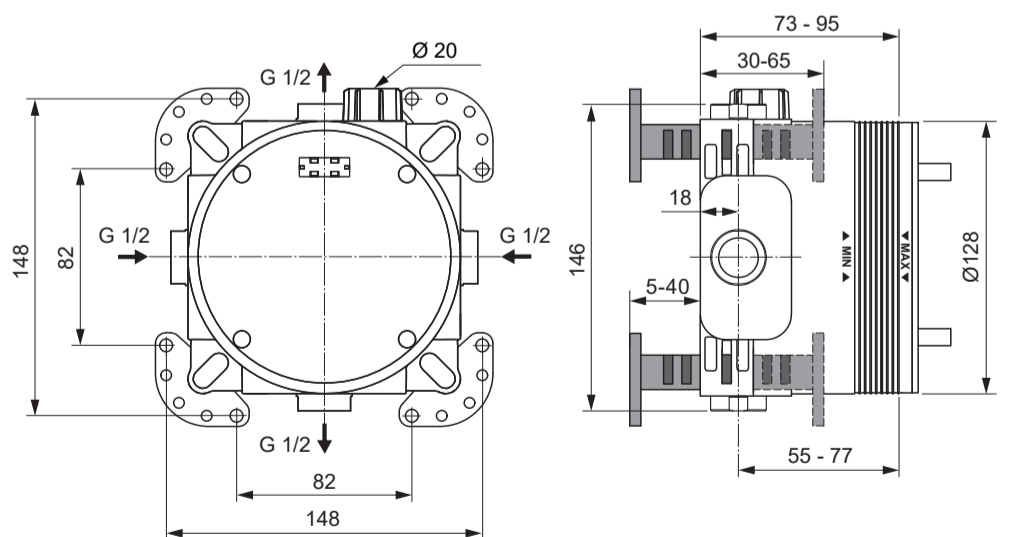

Pos.	Part No.
1	A 963 131 NU
2	A 963 132 NU
3	A 963 146 NU
4	A 861 328 NU
5	A 861 111 NU

Ideal Standard

## EASY BOX A 1000 NU

0424 / A 866 090 R2

Ideal Standard (UK) Ltd.  
The Bathroom Works  
National Avenue  
Hull HU5 4HS  
England

Ideal Standard International NV  
Corporate Village - Gent Building  
Da Vincilaan 2  
1935 Zaventem  
Belgium