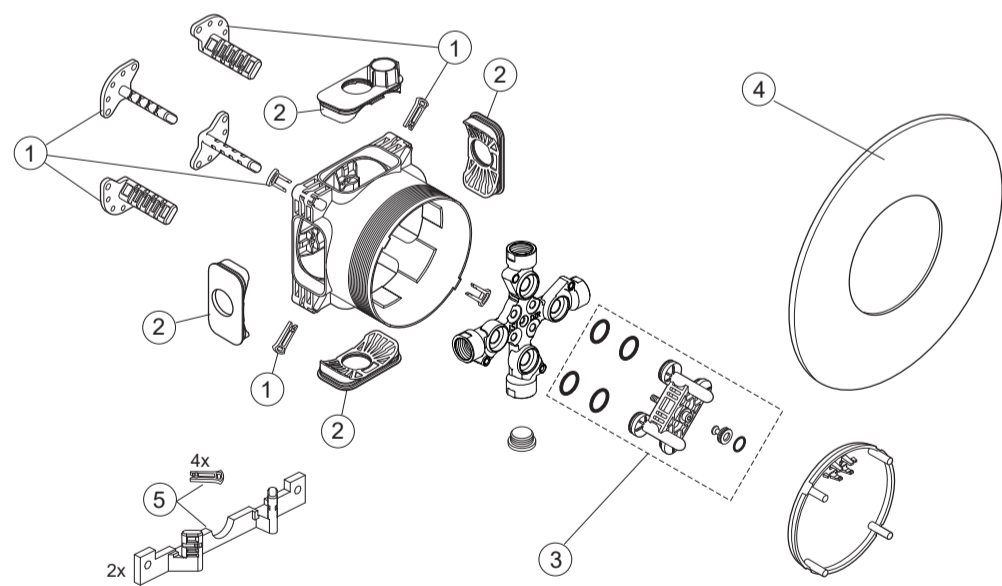

Pos.	Part No.
1	A 963 131 NU
2	A 963 132 NU
3	A 963 146 NU
4	A 861 328 NU
5	A 861 111 NU

Ideal Standard

## EASY BOX A 1000 NU

0424 / A 866 090 R2

Ideal Standard (UK) Ltd.  
The Bathroom Works  
National Avenue  
Hull HU5 4HS  
England

Ideal Standard International NV  
Corporate Village - Gent Building  
Da Vincilaan 2  
1935 Zaventem  
Belgium