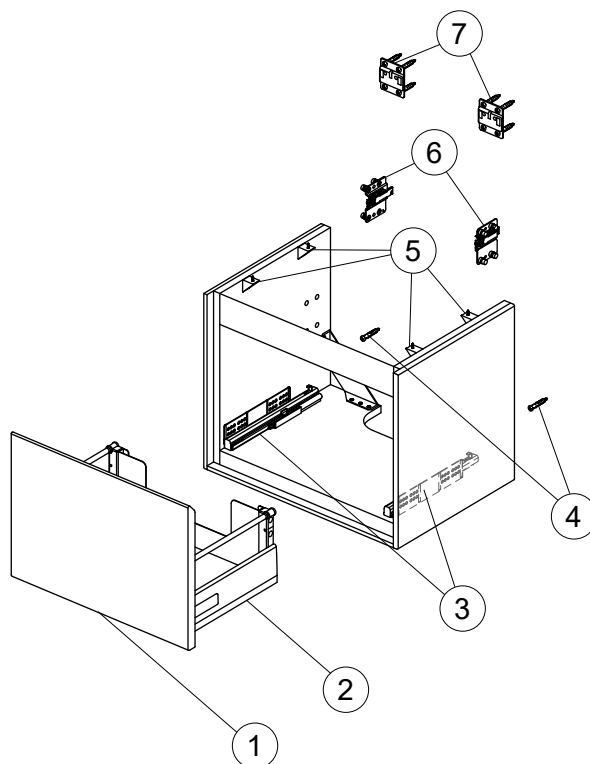

Item	Description	Colour/Finish		Code No.	Quantity
		Outside Finish	Accent Finish		
1	Drawer front panel 50	B2 - Glossy White KN - Glossy White EQ - Glossy Light Grey PS - Wood Light Grey UK - Wood Light Brown VY - Matt Dark Brown	Matt White Matt Light Grey Matt White Matt White Matt Light Brown Matt White	EF649B2 EF649B2 EF649EQ EF649PS EF649UK EF649VY	1
2	Drawer structure 50 Matt White			EF65067	1
3	Runner 270 KIT			RV07667	Pair
4	Safety KIT (Brackets, screws, plugs)			TV38767	12
5	TOP brackets KIT (Brackets & screws)			TV38367	12
6	Hanging brackets KIT 1			RV08267	Pair
7	Wall fixation KIT 1			RV08167	12

Item	Description	Colour/Finish		Code No.	Quantity
		Outside Finish	Accent Finish		
1	Drawer front panel 50	B2 - Glossy White KN - Glossy White EQ - Glossy Light Gray PS - Wood Light Gray UK - Wood Light Brown VY - Matt Dark Brown	Matt White Matt Light Gray Matt White Matt White Matt Light Brown Matt White	EF543B2 EF543B2 EF543EQ EF543PS EF543UK EF543VY	1
2	Drawer structure 50 Matt White			EF54467	1
3	Runner 260 KIT			EF53767	Pair
4	Safety KIT (Brackets, screws, plugs)			EF53967	10
5	TOP brackets KIT (Brackets & screws)			EF54067	17
6	Hanging brackets KIT BU			EF54167	Pair
7	Wall fixation KIT BU			EF54267	18