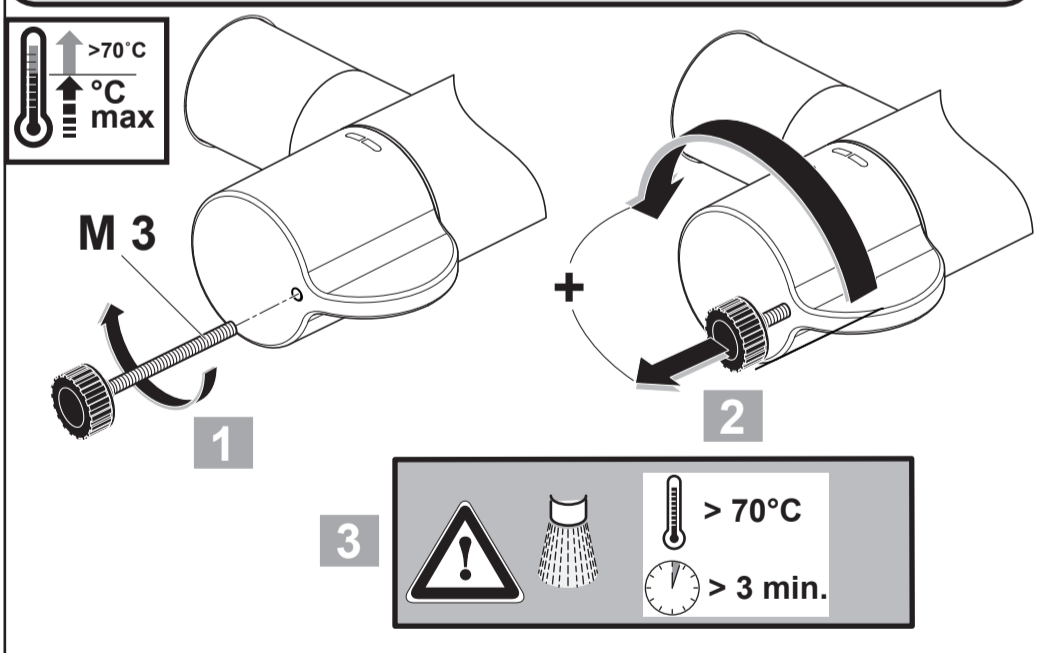

Ideal Standard

CeraPlus SAFE
A 6873 .. A 6874 ..

0122 / A 868 947R2
 Made in Germany

A6874

A6873

Ideal Standard International NV
 Corporate Village - Gent Building
 Da Vincilaan 2
 1935 Zaventem
 Belgium

www.idealstandardinternational.com