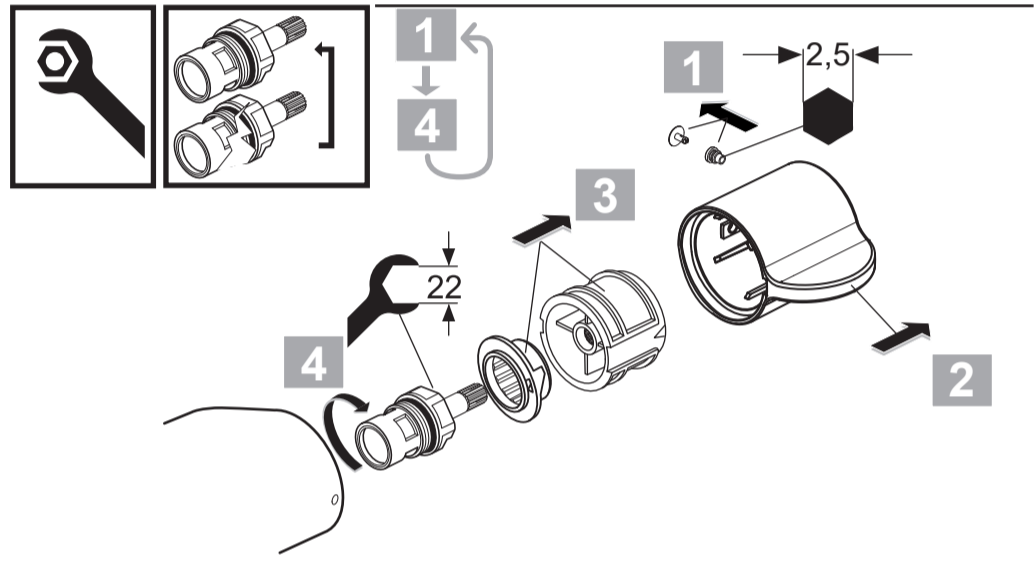

Ideal Standard

CeraPlus SAFE
A 6873 .. A 6874 ..

0122 / A 868 947R2
 Made in Germany

A6874

A6873

Ideal Standard International NV
 Corporate Village - Gent Building
 Da Vincilaan 2
 1935 Zaventem
 Belgium

www.idealstandardinternational.com