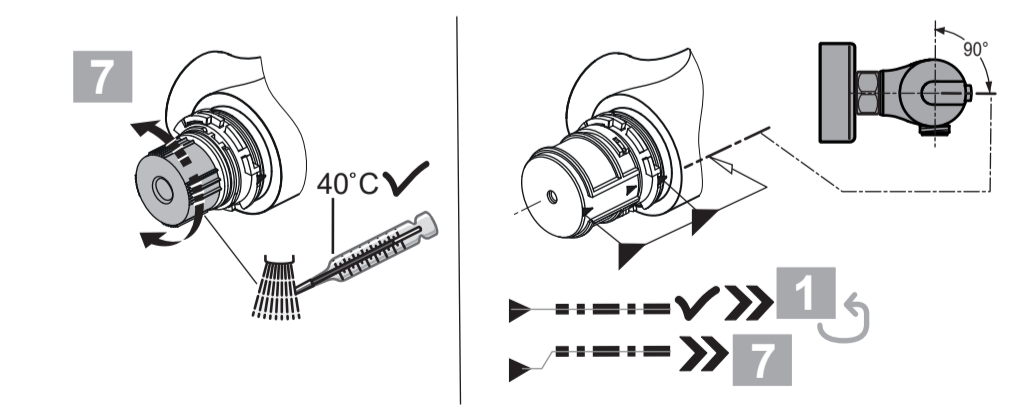

Ideal Standard

CeraPlus SAFE
A 6873 .. A 6874 ..

0122 / A 868 947R2
 Made in Germany

A6874

A6873

Ideal Standard International NV
 Corporate Village - Gent Building
 Da Vincilaan 2
 1935 Zaventem
 Belgium

www.idealstandardinternational.com