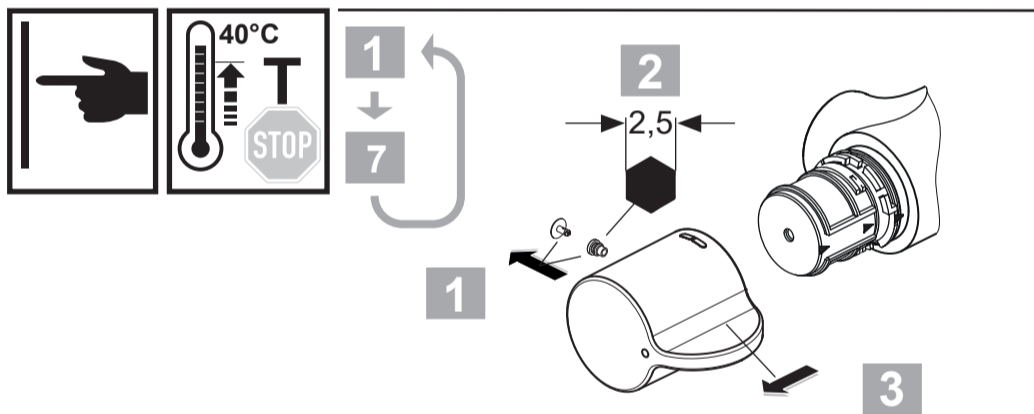

Ideal Standard

CeraPlus SAFE
A 6873 .. A 6874 ..

0122 / A 868 947R2
 Made in Germany

A6874

A6873

Ideal Standard International NV
 Corporate Village - Gent Building
 Da Vincilaan 2
 1935 Zaventem
 Belgium

www.idealstandardinternational.com