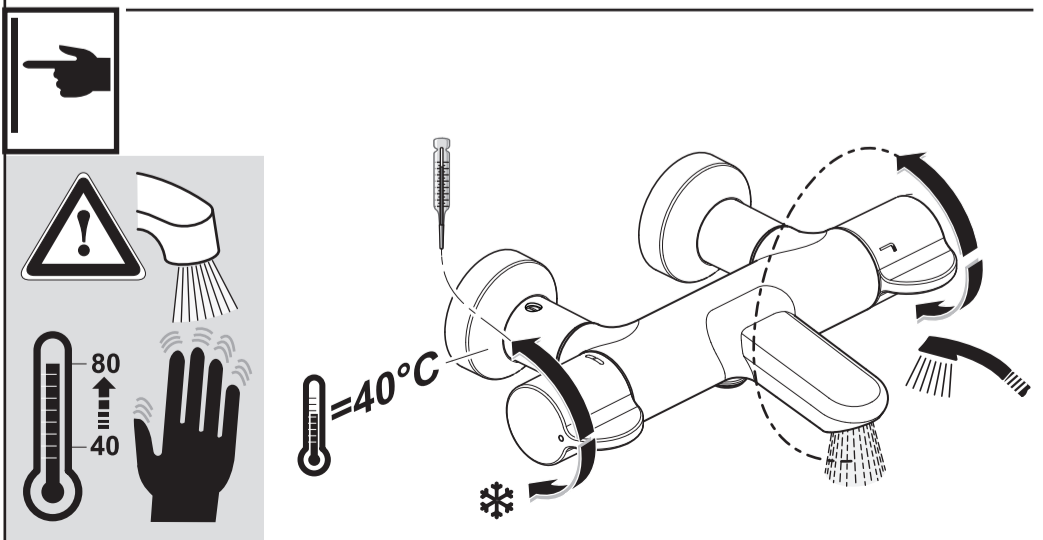

Ideal Standard

CeraPlus SAFE
A 6873 .. A 6874 ..

0122 / A 868 947R2
 Made in Germany

A6874

A6873

Ideal Standard International NV
 Corporate Village - Gent Building
 Da Vincilaan 2
 1935 Zaventem
 Belgium

www.idealstandardinternational.com