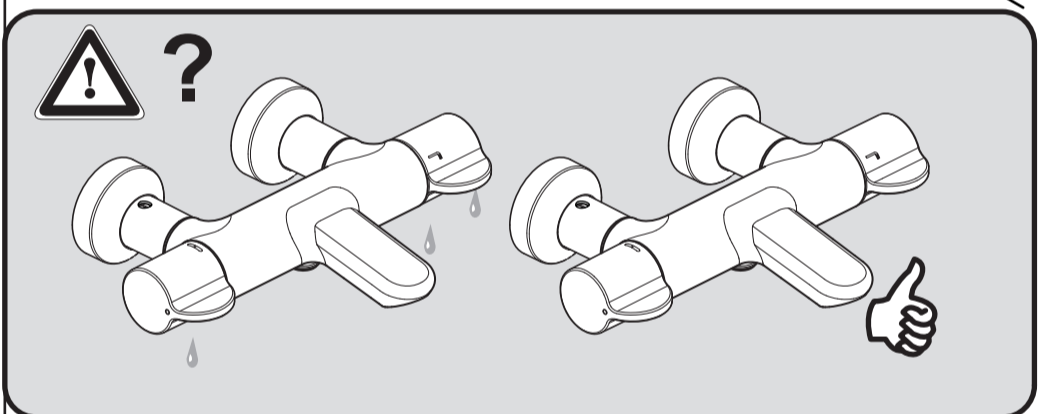

Ideal Standard

CeraPlus SAFE
A 6873 .. A 6874 ..

0122 / A 868 947R2
 Made in Germany

A6874

A6873

Ideal Standard International NV
 Corporate Village - Gent Building
 Da Vincilaan 2
 1935 Zaventem
 Belgium

www.idealstandardinternational.com