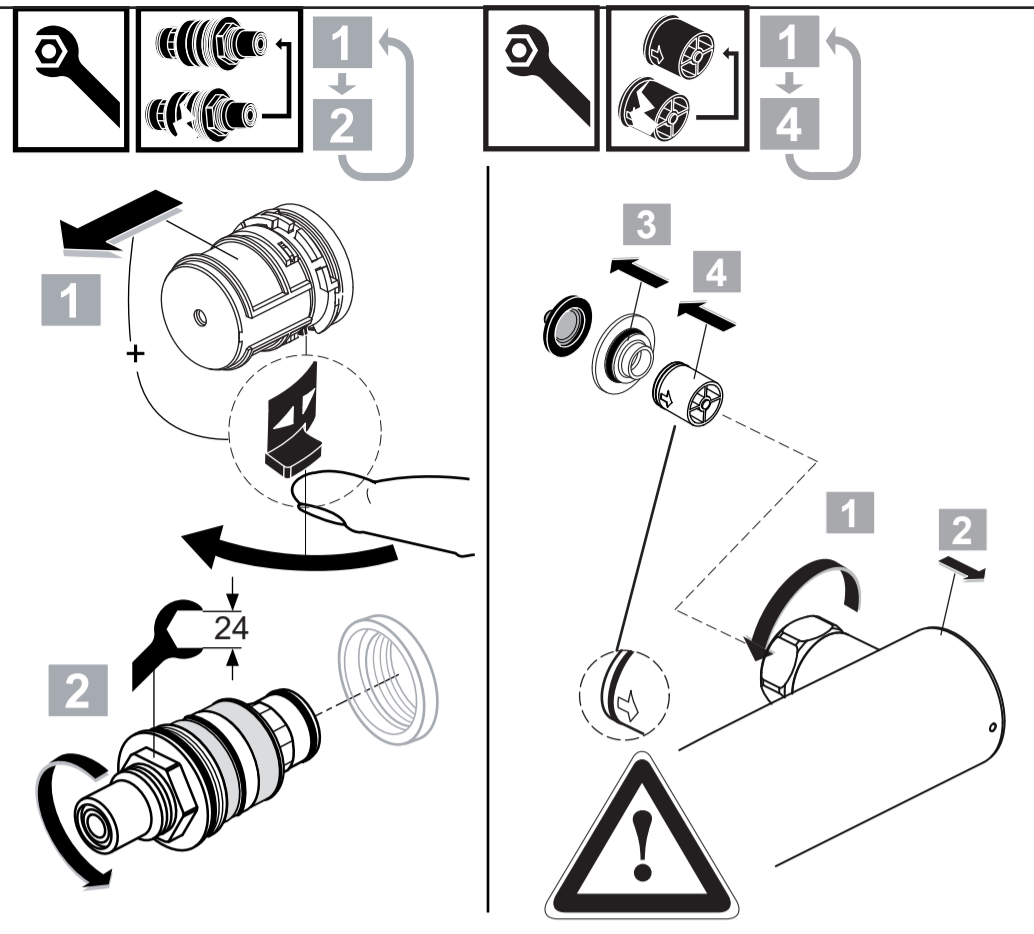

Ideal Standard

CeraPlus SAFE
A 6873 .. A 6874 ..

0122 / A 868 947R2
 Made in Germany

A6874

A6873

Ideal Standard International NV
 Corporate Village - Gent Building
 Da Vincilaan 2
 1935 Zaventem
 Belgium

www.idealstandardinternational.com