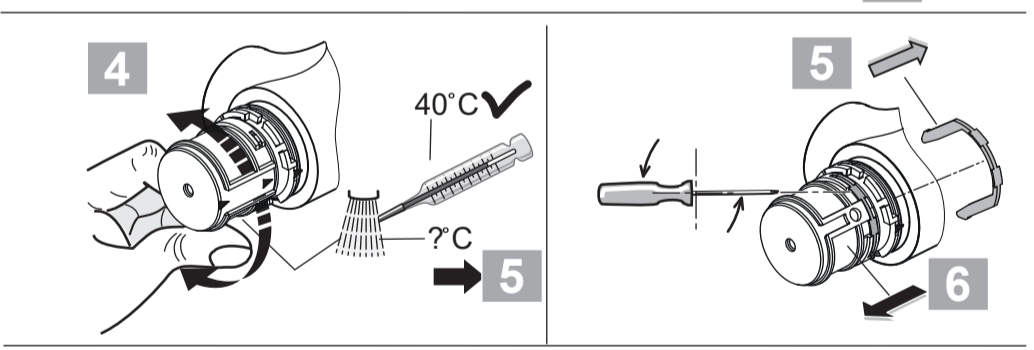

Ideal Standard

CeraPlus SAFE
A 6873 .. A 6874 ..

0122 / A 868 947R2
 Made in Germany

A6874

A6873

Ideal Standard International NV
 Corporate Village - Gent Building
 Da Vincilaan 2
 1935 Zaventem
 Belgium

www.idealstandardinternational.com