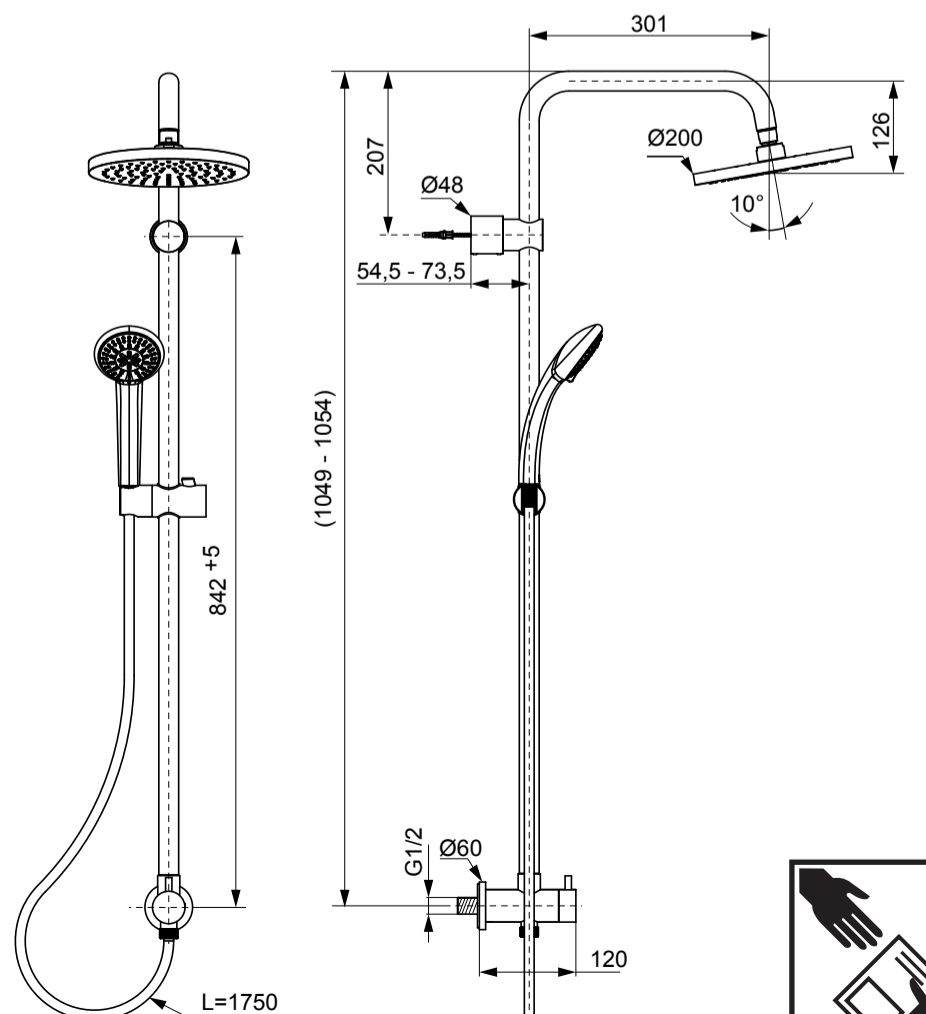

Ideal Standard International NV
Corporate Village - Gent Building
Da Vincilaan 2
1935 Zaventem
Belgium

www.idealstandardinternational.com