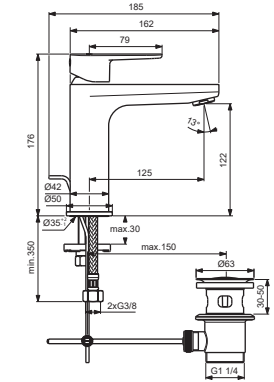

Produced from: Jan.2024

CERAFINE MODEL O

Ideal Standard

BC498AA BC705XX

without pop-up waste:
BC554XX
with pop-up waste-plastic:
BC496AA ; BC498XX
with pop-up waste-abs/mess:
BC669XX ; BC705XX
with click waste:
BD131XX

BD716XX

BD829XX

for article:
BC705AA
BD716XX

for article:
BC498AA

for article:
BC496AA
BC554XX
BC699XX
BD131XX
BD829XX

BC496AA BC554XX

BC699XX

BD131XX

For XX=Coverage-Designate:

AA=chrome,XG=silk black,RO=rosé
Sl=silver,U4=matt black ral 90

For Instance:

B961644AA for chrome

Pos.	Signify	Spare parts-Nr.	Quantity	Pos.	Signify	Spare parts-Nr.	Quantity
1	Lever,w/logo-compl.	B961644XX	1 Set	11	Pull-up rod-compl.	B960900A5* (AA)	1 Set
2	Cap decorative	B964696NU	1 Pcs.	12	Ball joint M24x1	A960063XX	1 Pcs.
3	Cap	A861080XX	1 Pcs.	13	Connector G3/8,Ø15-set	B960845NU**	1 Set
4	Screw M38x1.5	B961645NU	1 Pcs.				
5	Cartridge Ø28mm	A861397NU	1 Pcs.				
6	Perlator M24x1-5 L/min	B961383XX	1 Pcs.				
	Perlator M24x1-3.8 L/min	B961946XX	1 Pcs. (BC699AA / XG)				
6a	Perlator M24x1-A-3.8 L/min	B960883AA	1 Pcs. (BC705AA)				
7	Rosette decorative	B960712XX	1 Pcs.				
8	Connecting set	B964702NU	1 Set				
9	Pop-up waste-plastic	B964550AA	1 Set				
9a	Pop-up drain ass.	A962991XX	1 Set				
9b	Click waste	E1482XX	1 Set				
10	Flex hose F3/8 /L445	A962005NU	1 Pcs.				

*A5-magnetic grey