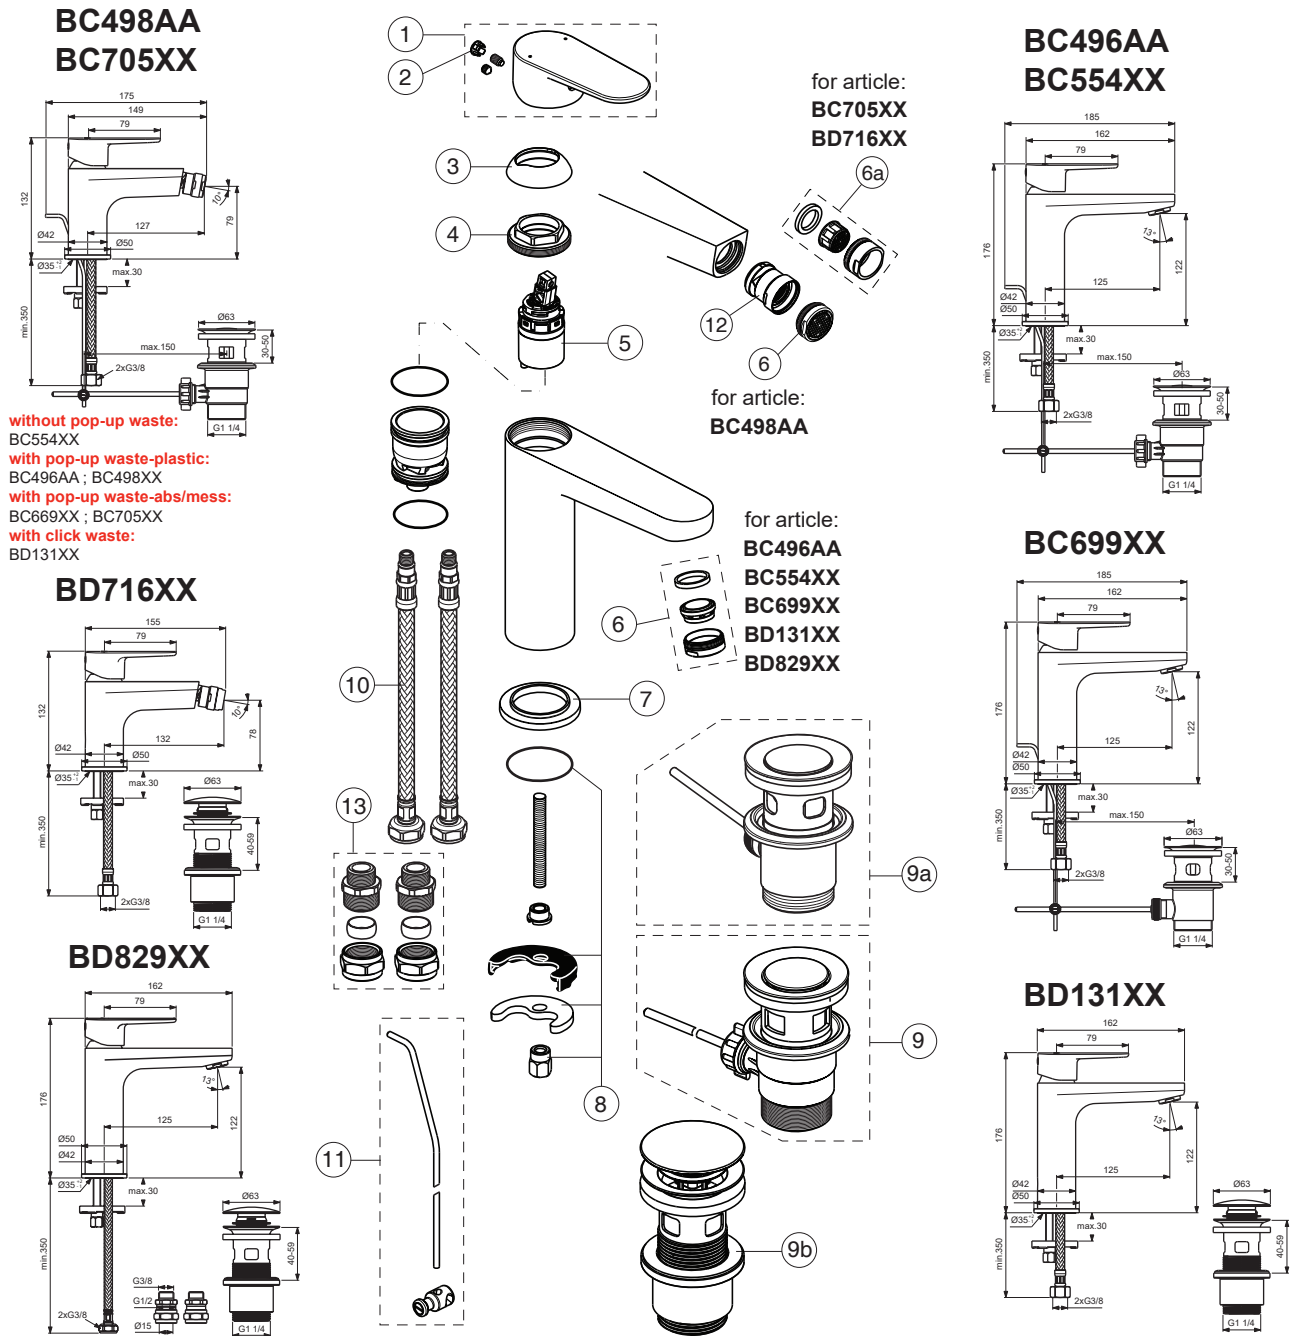

Produced from: Sept.2024

CERAFINE MODEL O

Ideal Standard

For XX=Coverage-Designate:

AA=chrome,XG=silk black,RO=rosé

Sl=silver,U4=matt black ral 90

For Instance:

B961644AA for chrome

Pos.	Signify	Spare parts-Nr.	Quantity	Pos.	Signify	Spare parts-Nr.	Quantity
1	Lever,w/logo-compl.	B961644XX	1 Set	12	Ball joint M24x1	A960063XX	1 Pcs.
2	Cap decorative	B964696NU	1 Pcs.	13	Connector G3/8,Ø15-set	B960845NU**	1 Set
3	Cap	A861080XX	1 Pcs.				
4	Screw M38x1.5	B961645NU	1 Pcs.				
5	Cartridge Ø28mm	A861397NU	1 Pcs.				
6	Perlator M24x1-3.8 L/min	B961946XX	1 Pcs.				
6a	Perlator M24x1-A-3.8 L/min	B960883AA	1 Pcs.(BC705AA ; BD716XX)				
7	Rosette decorative	B960712XX	1 Pcs.				
8	Connecting set	B964702NU	1 Set				
9	Pop-up waste-plastic	B964550AA	1 Set				
9a	Pop-up drain ass.	A962991XX	1 Set				
9b	Click waste	E1482XX	1 Set				
10	Flex hose F3/8 /L445	A962005NU	1 Pcs.				
11	Pull-up rod-compl.	B960900A5* (AA)	1 Set				

*A5-magnetic grey