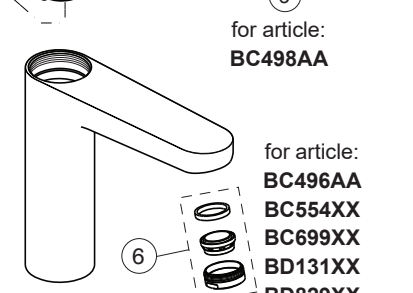

BD829XX

for article:
BC705AA
BD716XX

for article:
BC498AA

for article:
BC496AA
BC554XX
BC699XX
BD131XX
BD829XX