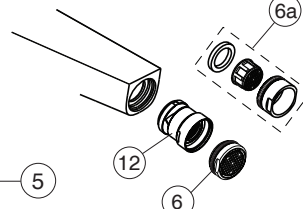

For XX=Coverage-Designate:

AA=chrome,XG=silk black,RO=rosé
Sl=silver,U4=matt black ral 90

For Instance:

B961644AA for chrome

Pos.	Signify	Spare parts-Nr.	Quantity	Pos.	Signify	Spare parts-Nr.	Quantity
1	Lever,w/logo-compl.	B961644XX	1 Set	11	Pull-up rod-compl.	B960900A5* (AA)	1 Set
2	Cap decorative	B964696NU	1 Pcs.	12	Ball joint M24x1	A960063XX	1 Pcs.
3	Cap	A861080XX	1 Pcs.	13	Connector G3/8,Ø15-set	B960845NU**	1 Set
4	Screw M38x1.5	B961645NU	1 Pcs.				
5	Cartridge Ø28mm	A861397NU	1 Pcs.				
6	Perlator M24x1-5 L/min	B961383XX	1 Pcs.				
	Perlator M24x1-3.8 L/min	B961946XX	1 Pcs. (BC699AA / XG)				
6a	Perlator M24x1-A-3.8 L/min	B960883AA	1 Pcs. (BC705AA)				
7	Rosette decorative	B960712XX	1 Pcs.				
8	Connecting set	B964702NU	1 Set				
9	Pop-up waste-plastic	B964550AA	1 Set				
9a	Pop-up drain ass.	A962991XX	1 Set				
9b	Click waste	E1482XX	1 Set				
10	Flex hose F3/8 /L445	A962005NU	1 Pcs.				

BD716XX

BD829XX

for article:
BC498AA

for article:
BC496AA
BC554XX
BC699XX
BD131XX
BD829XX

BC496AA BC554XX

BC699XX

BD131XX

For XX=Coverage-Designate:

AA=chrome, XG=silk black, RO=rosé
SI=silver, U4=matt black ral 90

For Instance:

B961644AA for chrome

Pos.	Signify	Spare parts-Nr.	Quantity	Pos.	Signify	Spare parts-Nr.	Quantity
1	Lever, w/logo-compl.	B961644XX	1 Set	12	Ball joint M24x1	A960063XX	1 Pcs.
2	Cap decorative	B964696NU	1 Pcs.	13	Connector G3/8, Ø15-set	B960845NU**	1 Set
3	Cap	A861080XX	1 Pcs.				
4	Screw M38x1.5	B961645NU	1 Pcs.				
5	Cartridge Ø28mm	A861397NU	1 Pcs.				
6	Perlator M24x1, 5l/min	B961383XX	1 Pcs.				
6a	Aerator M24x1, 5l/min	B960754XX	1 Pcs.				
7	Rosette decorative	B960712XX	1 Pcs.				
8	Connecting set	B964702NU	1 Set				
9	Pop-up waste-plastic	B964550AA	1 Set				
9a	Pop-up drain ass.	A962991XX	1 Set				
9b	Click waste	E1482XX	1 Set				
10	Flex hose F3/8 /L445	A962005NU	1 Pcs.				
11	Pull-up rod-compl.	B960900A5* (AA)	1 Set				