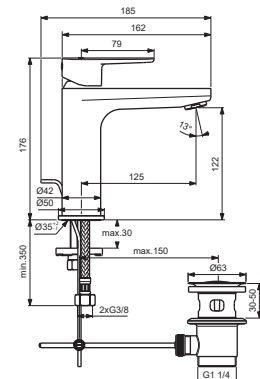

CERAFINE MODEL O

Ideal Standard

Produced from: June 2022

BC498AA BC705XX

without pop-up waste:
BC554XX
with pop-up waste-plastic:
BC496AA; BC498XX
with pop-up waste-abs/mess:
BC669XX; BC705XX
with click waste:
BD131XX

BD716XX

BD829XX

for article:
BC498AA

for article:
BC496AA
BC554XX
BC699XX
BD131XX
BD829XX

BC496AA BC554XX

BC699XX

BD131XX

For XX=Coverage-Designate:

AA=chrome, XG=silk black, RO=rosé
SI=silver, U4=matt black ral 90

For Instance:

B961644AA for chrome

Pos.	Signify	Spare parts-Nr.	Quantity	Pos.	Signify	Spare parts-Nr.	Quantity
1	Lever, w/logo-compl.	B961644XX	1 Set	12	Ball joint M24x1	A960063XX	1 Pcs.
2	Cap decorative	B964696NU	1 Pcs.	13	Connector G3/8, Ø15-set	B960845NU**	1 Set
3	Cap	A861080XX	1 Pcs.				
4	Screw M38x1.5	B961645NU	1 Pcs.				
5	Cartridge Ø28mm	A861397NU	1 Pcs.				
6	Perlator M24x1, 5l/min	B961383XX	1 Pcs.				
6a	Aerator M24x1, 5l/min	B960754XX	1 Pcs.				
7	Rosette decorative	B960712XX	1 Pcs.				
8	Connecting set	B964702NU	1 Set				
9	Pop-up waste-plastic	B964550AA	1 Set				
9a	Pop-up drain ass.	A962991XX	1 Set				
9b	Click waste	E1482XX	1 Set				
10	Flex hose F3/8 /L445	A962005NU	1 Pcs.				
11	Pull-up rod-compl.	B960900A5* (AA)	1 Set				

*A5-magnetic grey