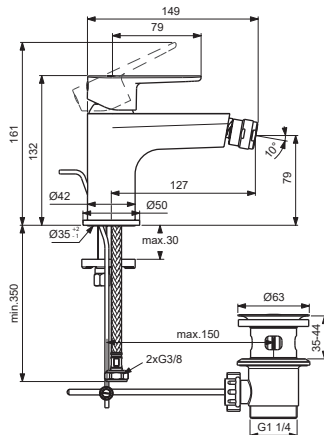

Ideal Standard

Produced from: Nov.2024

CERAFINE MODEL O

BC498AA
BC705XX
BD716XX

with pop-up waste-plastic:
BC498AA
with pop-up waste-abs/mess:
C705XX
with click waste-plastic:
BD716XG
with click waste-abs/mess:
BD716SI ; BD716RO

for article:
BC705XX
BD716XX

for article:
BC498AA

for article:
BC496AA
BC554XX
BC699XX
BD131XX
BD829XX