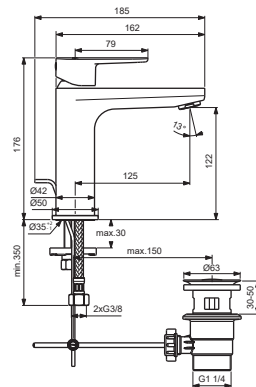

BC496AA BC554XX