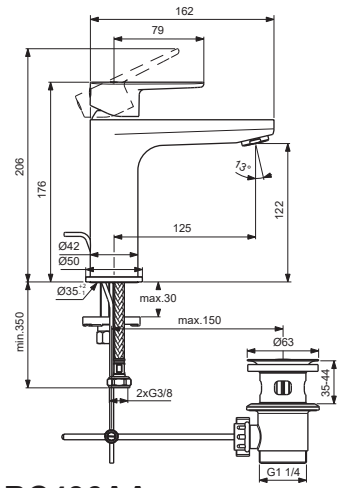

BC496AA
BC554XX
BC699XX
BD131XX

without pop-up waste:
BC554XX
with pop-up waste-plastic:
BC496AA
with pop-up waste-abs/mess:
BC699XX
with click waste-plastic:
BD131XG
with click waste-abs/mess:
BD131SI ; BD131RO