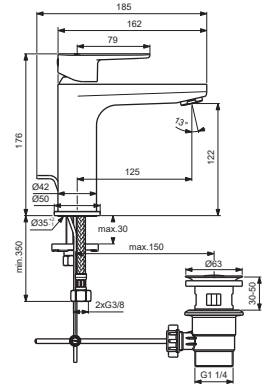

BC496AA BC554XX