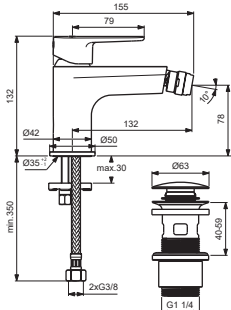

Produced from: Jan.2024

CERAFINE MODEL O

Ideal Standard

BC498AA BC705XX

without pop-up waste:
BC554XX
with pop-up waste-plastic:
BC496AA ; BC498XX
with pop-up waste-abs/mess:
BC669XX ; BC705XX
with click waste:
BD131XX

BD716XX

BD829XX

for article:
BC705AA
BD716XX

for article:
BC498AA

for article:
BC496AA
BC554XX
BC699XX
BD131XX
BD829XX

BC496AA BC554XX

BC699XX

BD131XX

For XX=Coverage-Designate:

AA=chrome,XG=silk black,RO=rosé
Sl=silver,U4=matt black ral 90

For Instance:

B961644AA for chrome

Pos.	Signify	Spare parts-Nr.	Quantity	Pos.	Signify	Spare parts-Nr.	Quantity
1	Lever,w/logo-compl.	B961644XX	1 Set	11	Pull-up rod-compl.	B960900A5* (AA)	1 Set
2	Cap decorative	B964696NU	1 Pcs.	12	Ball joint M24x1	A960063XX	1 Pcs.
3	Cap	A861080XX	1 Pcs.	13	Connector G3/8,Ø15-set	B960845NU**	1 Set
4	Screw M38x1.5	B961645NU	1 Pcs.				
5	Cartridge Ø28mm	A861397NU	1 Pcs.				
6	Perlator M24x1-5 L/min	B961383XX	1 Pcs.				
	Perlator M24x1-3.8 L/min	B961946XX	1 Pcs. (BC699AA / XG)				
6a	Perlator M24x1-A-3.8 L/min	B960883AA	1 Pcs. (BC705AA)				
7	Rosette decorative	B960712XX	1 Pcs.				
8	Connecting set	B964702NU	1 Set				
9	Pop-up waste-plastic	B964550AA	1 Set				
9a	Pop-up drain ass.	A962991XX	1 Set				
9b	Click waste	E1482XX	1 Set				
10	Flex hose F3/8 /L445	A962005NU	1 Pcs.				

*A5-magnetic grey