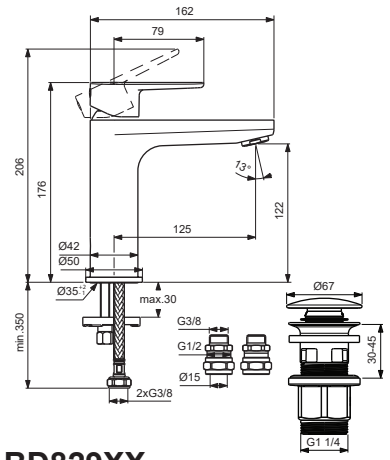

BD829XX

with click waste-plastic:
BD829XG
with click waste-abs/mess:
BD829SI ; BD829RO

For XX=Coverage-Designate:

AA=chrome,XG=silk black,RO=rosé
SI=silver,U4=matt black ral 90

For Instance:

B961644AA for chrome

Pos.	Signify	Spare parts-Nr.	Quantity	Pos.	Signify	Spare parts-Nr.	Quantity
1	Lever,w/logo-compl.	B961644XX	1 Set	12	Ball joint M24x1	A960063XX	1 Pcs.
2	Cap decorative	B964696NU	1 Pcs.	13	Connector G3/8,Ø15-set	B960845NU**	1 Set
3	Cap	A861080XX	1 Pcs.				
4	Screw M38x1.5	B961645NU	1 Pcs.				
5	Cartridge Ø28mm	A861397NU	1 Pcs.				
6	Perlator M24x1-3.8 L/min	B961946XX	1 Pcs.				
6a	Perlator M24x1-A-3.8 L/min	B960883AA	1 Pcs.(BC705AA ; BD716XX)				
7	Rosette decorative	B960712XX	1 Pcs.				
8	Connecting set	B964702NU	1 Set				
9	Pop-up waste-plastic	B964550AA	1 Set				
	Pop-up waste-abs/mess	A962991XX	1 Set				
9a	Click waste-plastic	B961705XX	1 Pcs.				
10	Flex hose F3/8 /L445	A962005NU	1 Pcs.				
11	Pull-up rod-compl.	B960900A5* (AA)	1 Set				

B961644AA for chrome

Pos.	Signify	Spare parts-Nr.	Quantity	Pos.	Signify	Spare parts-Nr.	Quantity
1	Lever,w/logo-compl.	B961644XX	1 Set	12	Ball joint M24x1	A960063XX	1 Pcs.
2	Cap decorative	B964696NU	1 Pcs.	13	Connector G3/8,Ø15-set	B960845NU**	1 Set
3	Cap	A861080XX	1 Pcs.				
4	Screw M38x1.5	B961645NU	1 Pcs.				
5	Cartridge Ø28mm	A861397NU	1 Pcs.				
6	Perlator M24x1-3.8 L/min	B961946XX	1 Pcs.				
6a	Perlator M24x1-A-3.8 L/min	B960883AA	1 Pcs.(BC705AA ; BD716XX)				
7	Rosette decorative	B960712XX	1 Pcs.				
8	Connecting set	B964702NU	1 Set				
9	Pop-up waste-plastic	B964550AA	1 Set				
9a	Pop-up drain ass.	A962991XX	1 Set				
9b	Click waste	E1482XX	1 Set				
10	Flex hose F3/8 /L445	A962005NU	1 Pcs.				
11	Pull-up rod-compl.	B960900A5* (AA)	1 Set				