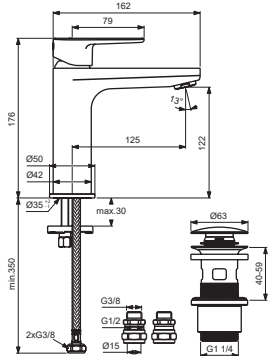

BD829XX

for article:
BC705AA
BD716XX

for article:
BC498AA

for article:
BC496AA
BC554XX
BC699XX
BD131XX
BD829XX