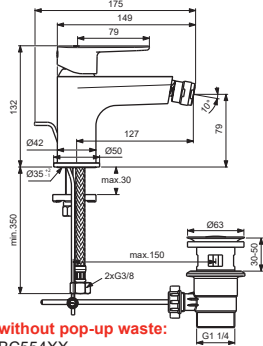

Produced from: Jan.2024

CERAFINE MODEL O

Ideal Standard

BC498AA BC705XX

without pop-up waste:
BC554XX
with pop-up waste-plastic:
BC496AA ; BC498XX
with pop-up waste-abs/mess:
BC669XX ; BC705XX
with click waste:
BD131XX