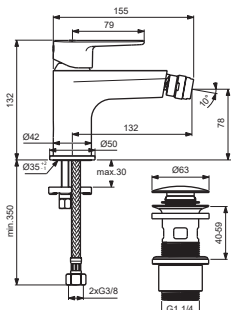

CERAFINE MODEL O

Ideal Standard

Produced from: June 2022

BC498AA BC705XX

without pop-up waste:
BC554XX
with pop-up waste-plastic:
BC496AA; BC498XX
with pop-up waste-abs/mess:
BC669XX; BC705XX
with click waste:
BD131XX

BD716XX

BD829XX

for article:
BC498AA

for article:
BC496AA
BC554XX
BC699XX
BD131XX
BD829XX

BC496AA BC554XX

BC699XX

BD131XX

For XX=Coverage-Designate:

AA=chrome, XG=silk black, RO=rosé
SI=silver, U4=matt black ral 90

For Instance:

B961644AA for chrome

Pos.	Signify	Spare parts-Nr.	Quantity	Pos.	Signify	Spare parts-Nr.	Quantity
1	Lever, w/logo-compl.	B961644XX	1 Set	12	Ball joint M24x1	A960063XX	1 Pcs.
2	Cap decorative	B964696NU	1 Pcs.	13	Connector G3/8, Ø15-set	B960845NU**	1 Set
3	Cap	A861080XX	1 Pcs.				
4	Screw M38x1.5	B961645NU	1 Pcs.				
5	Cartridge Ø28mm	A861397NU	1 Pcs.				
6	Perlator M24x1, 5l/min	B961383XX	1 Pcs.				
6a	Aerator M24x1, 5l/min	B960754XX	1 Pcs.				
7	Rosette decorative	B960712XX	1 Pcs.				
8	Connecting set	B964702NU	1 Set				
9	Pop-up waste-plastic	B964550AA	1 Set				
9a	Pop-up drain ass.	A962991XX	1 Set				
9b	Click waste	E1482XX	1 Set				
10	Flex hose F3/8 /L445	A962005NU	1 Pcs.				
11	Pull-up rod-compl.	B960900A5* (AA)	1 Set				

*A5-magnetic grey