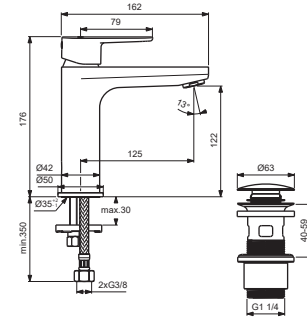

BD131XX

For XX=Coverage-Designate:

AA=chrome, XG=silk black, RO=rosé
SI=silver, U4=matt black ral 90

For Instance:

B961644AA for chrome

Pos.	Signify	Spare parts-Nr.	Quantity	Pos.	Signify	Spare parts-Nr.	Quantity
1	Lever, w/logo-compl.	B961644XX	1 Set	12	Ball joint M24x1	A960063XX	1 Pcs.
2	Cap decorative	B964696NU	1 Pcs.	13	Connector G3/8, Ø15-set	B960845NU**	1 Set
3	Cap	A861080XX	1 Pcs.				
4	Screw M38x1.5	B961645NU	1 Pcs.				
5	Cartridge Ø28mm	A861397NU	1 Pcs.				
6	Perlator M24x1, 5l/min	B961383XX	1 Pcs.				
6a	Aerator M24x1, 5l/min	B960754XX	1 Pcs.				
7	Rosette decorative	B960712XX	1 Pcs.				
8	Connecting set	B964702NU	1 Set				
9	Pop-up waste-plastic	B964550AA	1 Set				
9a	Pop-up drain ass.	A962991XX	1 Set				
9b	Click waste	E1482XX	1 Set				
10	Flex hose F3/8 /L445	A962005NU	1 Pcs.				
11	Pull-up rod-compl.	B960900A5* (AA)	1 Set				

*A5-magnetic grey