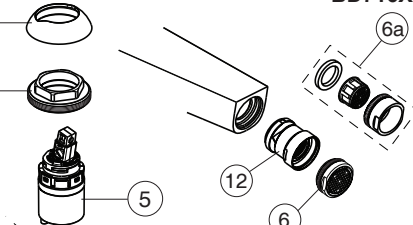

BD829XX

for article:
BC705AA
BD716XX

for article:
BC498AA

for article:
BC496AA
BC554XX
BC699XX
BD131XX
BD829XX