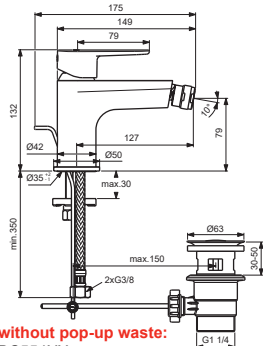

CERAFINE MODEL O

Ideal Standard

Produced from: June 2022

BC498AA BC705XX

without pop-up waste:
BC554XX
with pop-up waste-plastic:
BC496AA; BC498XX
with pop-up waste-abs/mess:
BC669XX; BC705XX
with click waste:
BD131XX