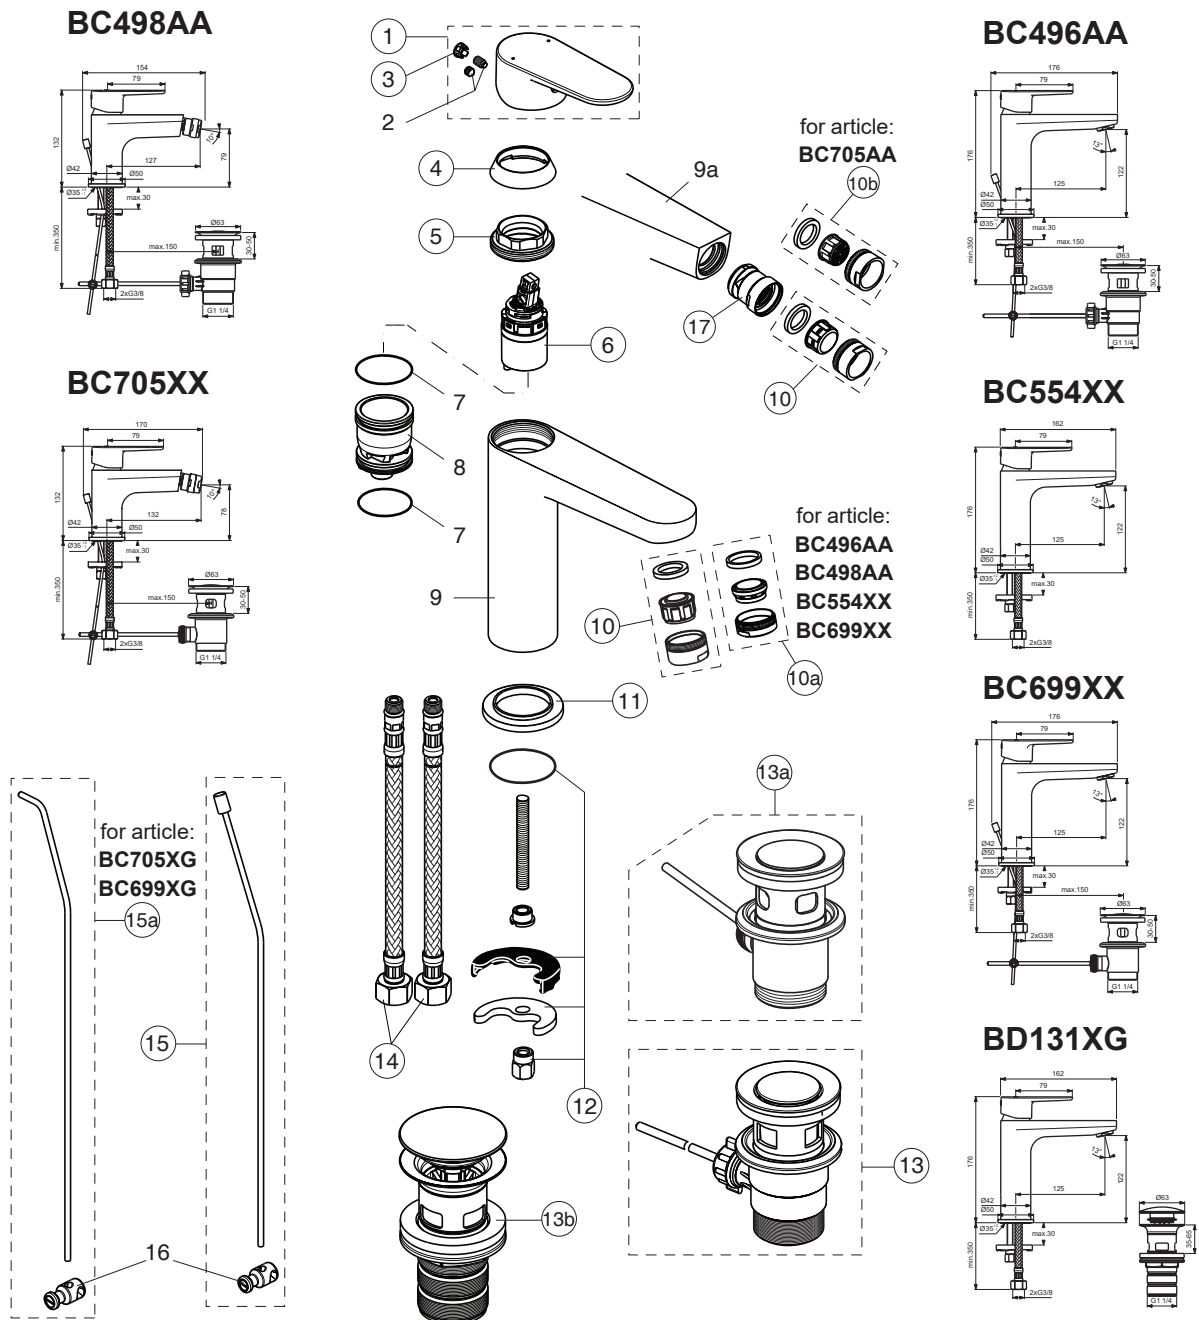

AA=chrome, XG=silk black, RO=rosé
SI=silver, U4=matt black ral 90

For Instance:

B961644AA for chrome

Pos.	Signify	Spare parts-Nr.	Quantity	Pos.	Signify	Spare parts-Nr.	Quantity
1	Lever, w/logo-compl.	B961644XX	1 Set	12	Ball joint M24x1	A960063XX	1 Pcs.
2	Cap decorative	B964696NU	1 Pcs.	13	Connector G3/8, Ø15-set	B960845NU**	1 Set
3	Cap	A861080XX	1 Pcs.				
4	Screw M38x1.5	B961645NU	1 Pcs.				
5	Cartridge Ø28mm	A861397NU	1 Pcs.				
6	Perlator M24x1, 5l/min	B961383XX	1 Pcs.				
6a	Aerator M24x1, 5l/min	B960754XX	1 Pcs.				
7	Rosette decorative	B960712XX	1 Pcs.				
8	Connecting set	B964702NU	1 Set				
9	Pop-up waste-plastic	B964550AA	1 Set				
9a	Pop-up drain ass.	A962991XX	1 Set				
9b	Click waste	E1482XX	1 Set				
10	Flex hose F3/8 /L445	A962005NU	1 Pcs.				
11	Pull-up rod-compl.	B960900A5* (AA)	1 Set				

*A5-magnetic grey

Produced from: Nov.2020

CERAFINE MODEL O

Ideal Standard

For XX=Coverage-Designate:
AA=chrome, XG=silk black

For Instance:
B961644AA for chrome

Pos.	Signify	Spare parts-Nr.	Quantity	Pos.	Signify	Spare parts-Nr.	Quantity
1	Lever, w/logo-compl.	B961644XX	1 Set	12	Connecting set	B964702NU	1 Pcs.
2	Screw		1 Pcs.	13	Pop-up waste-plastic	B964550AA	1 Set
3	Cap decorative	B964696NU	1 Pcs.	13a	Pop-up drain ass.	A962991XX	1 Set
4	Cap	A861080XX	1 Pcs.	13b	Click waste	E1482XX	1 Set
5	Screw M38x1.5	B961645NU	1 Pcs.	14	Flex hose F3/8 /L445	A962005NU	1 Pcs.
6	Cartridge Ø28mm	A861397NU	1 Pcs.	15	Pop up waste-compl.	B961384AA	1 Set
7	O-Ring Ø30x2		2 Pcs.	15a	Pull-up rod-compl.	B960900A5* (AA)	1 Set
8	Manifold		1 Pcs.	16	Pop up waste shackle		1 Pcs.
9	Body basin		1 Pcs.	17	Ball joint M24x1	A960063XX	1 Pcs.
9a	Body bidet		1 Pcs.				
10	Casc.perlator M24x1-A	A960321XX	1 Pcs.				
10a	Perlator M24x1, 5l/min	B961383XX	1 Pcs.				
10b	Aerator M24x1, 5l/min	B960754AA	1 Pcs.				
11	Rosette decorative	B960712XX	1 Pcs.				