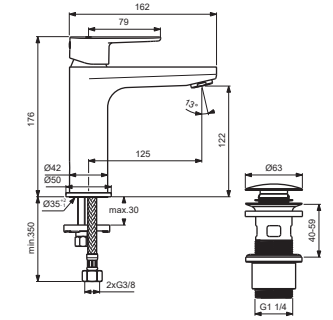

B961644AA for chrome

Pos.	Signify	Spare parts-Nr.	Quantity	Pos.	Signify	Spare parts-Nr.	Quantity
1	Lever,w/logo-compl.	B961644XX	1 Set	12	Ball joint M24x1	A960063XX	1 Pcs.
2	Cap decorative	B964696NU	1 Pcs.	13	Connector G3/8,Ø15-set	B960845NU**	1 Set
3	Cap	A861080XX	1 Pcs.				
4	Screw M38x1.5	B961645NU	1 Pcs.				
5	Cartridge Ø28mm	A861397NU	1 Pcs.				
6	Perlator M24x1-3.8 L/min	B961946XX	1 Pcs.				
6a	Perlator M24x1-A-3.8 L/min	B960883AA	1 Pcs.(BC705AA ; BD716XX)				
7	Rosette decorative	B960712XX	1 Pcs.				
8	Connecting set	B964702NU	1 Set				
9	Pop-up waste-plastic	B964550AA	1 Set				
9a	Pop-up drain ass.	A962991XX	1 Set				
9b	Click waste	E1482XX	1 Set				
10	Flex hose F3/8 /L445	A962005NU	1 Pcs.				
11	Pull-up rod-compl.	B960900A5* (AA)	1 Set				

BD716XX

BD829XX

for article:
BC705AA
BD716XX

for article:
BC498AA

for article:
BC496AA
BC554XX
BC699XX
BD131XX
BD829XX

BC496AA BC554XX

BC699XX

BD131XX

For XX=Coverage-Designate:

AA=chrome,XG=silk black,RO=rosé
Sl=silver,U4=matt black ral 90

For Instance:

B961644AA for chrome

Pos.	Signify	Spare parts-Nr.	Quantity	Pos.	Signify	Spare parts-Nr.	Quantity
1	Lever,w/logo-compl.	B961644XX	1 Set	11	Pull-up rod-compl.	B960900A5* (AA)	1 Set
2	Cap decorative	B964696NU	1 Pcs.	12	Ball joint M24x1	A960063XX	1 Pcs.
3	Cap	A861080XX	1 Pcs.	13	Connector G3/8,Ø15-set	B960845NU**	1 Set
4	Screw M38x1.5	B961645NU	1 Pcs.				
5	Cartridge Ø28mm	A861397NU	1 Pcs.				
6	Perlator M24x1-5 L/min	B961383XX	1 Pcs.				
	Perlator M24x1-3.8 L/min	B961946XX	1 Pcs. (BC699AA / XG)				
6a	Perlator M24x1-A-3.8 L/min	B960883AA	1 Pcs. (BC705AA)				
7	Rosette decorative	B960712XX	1 Pcs.				
8	Connecting set	B964702NU	1 Set				
9	Pop-up waste-plastic	B964550AA	1 Set				
9a	Pop-up drain ass.	A962991XX	1 Set				
9b	Click waste	E1482XX	1 Set				
10	Flex hose F3/8 /L445	A962005NU	1 Pcs.				