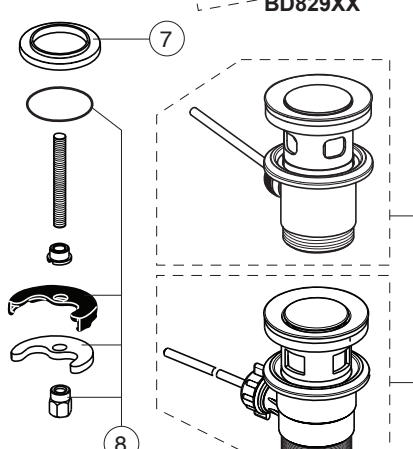

BD829XX

for article:
BC705AA
BD716XX

for article:
BC498AA

for article:
BC496AA
BC554XX
BC699XX
BD131XX
BD829XX