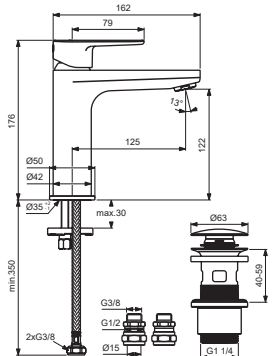

BD829XX

for article:
BC498AA

for article:
BC496AA
BC554XX
BC699XX
BD131XX
BD829XX