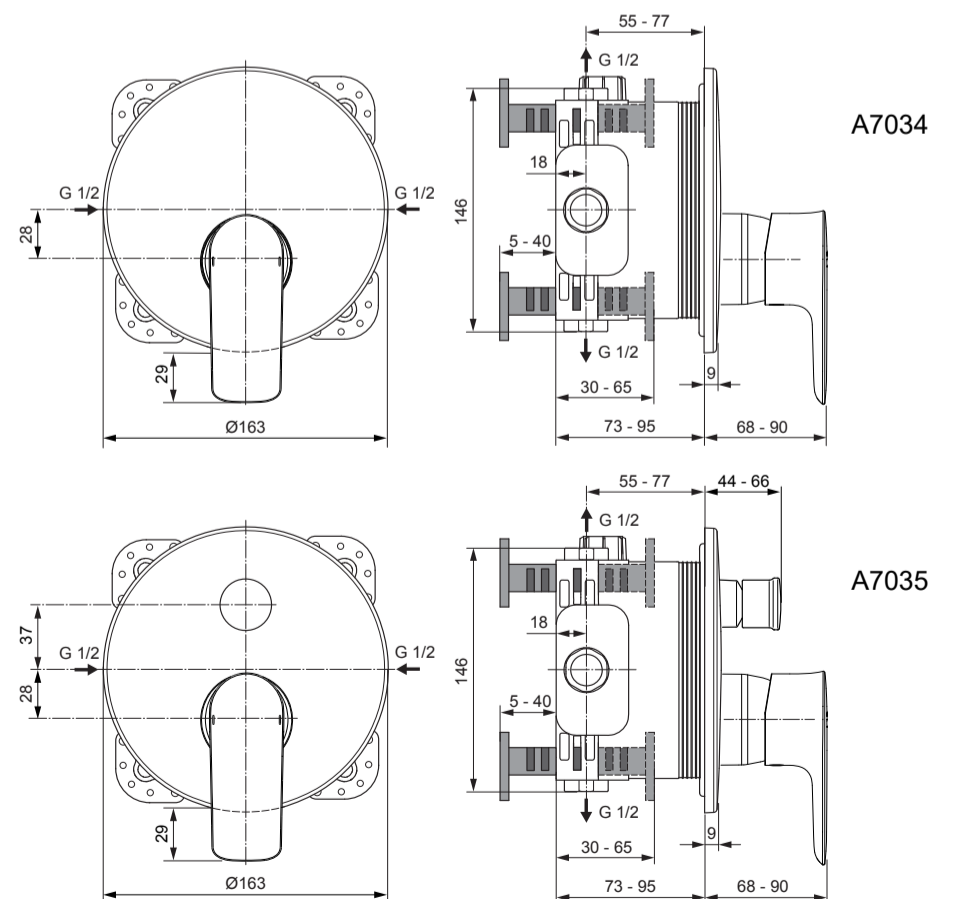

Ideal Standard International NV
Corporate Village - Gent Building
Da Vincilaan 2
1935 Zaventem
Belgium

www.idealstandardinternational.com