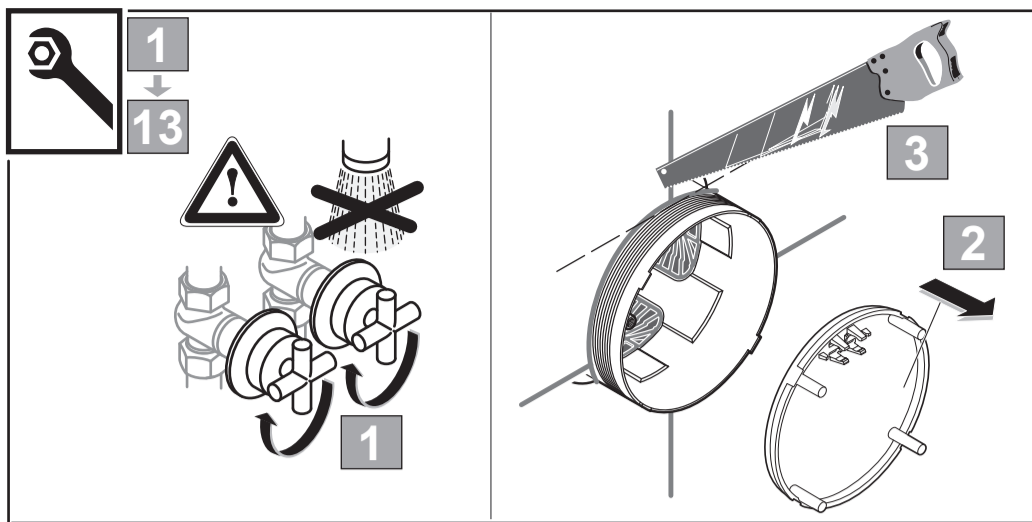

Pressure Gauge 0,3 MPa 3 bar	Thermometer 50°C 65°C 81°C	Snowflake 16°C	0	1	2	3	4	5	6	7	8	9	
			°C	°C	°C	°C	°C	°C	°C	°C	°C	°C	°C
			49,5	49,5	48	46	42,5	41	37	33,5	31	28	
			65	65	63,5	60,5	57	53,5	49	44,5	39	34,5	
			81	81	78,5	73	69	63,5	56	49	42,5	36