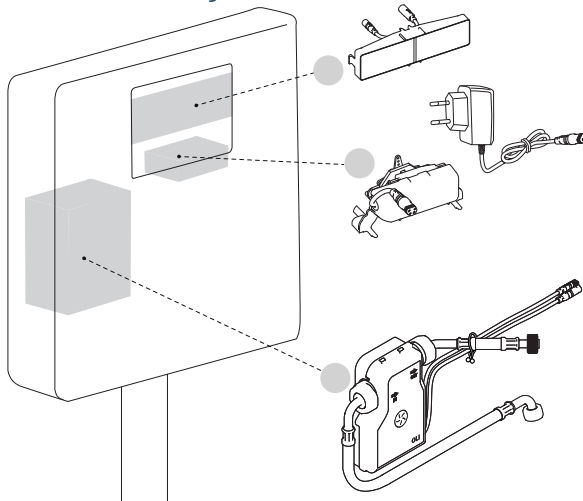

(dimensions in millimeters)

PROSYS 80

PROSYS 120

Hydroboost

RATED VOLTAGE	6.4V DC
IP68 Protection rate	

AC power-mains

OPERATION VOLTAGE	110-240V AC
IP68 Protection rate	

1