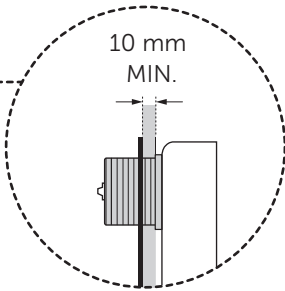

(dimensions in millimeters)

PROSYS 80

PROSYS 120

Hydroboost

RATED VOLTAGE	6.4V DC
IP68 Protection rate	

AC power-mains

OPERATION VOLTAGE	110-240V AC
IP68 Protection rate	

1