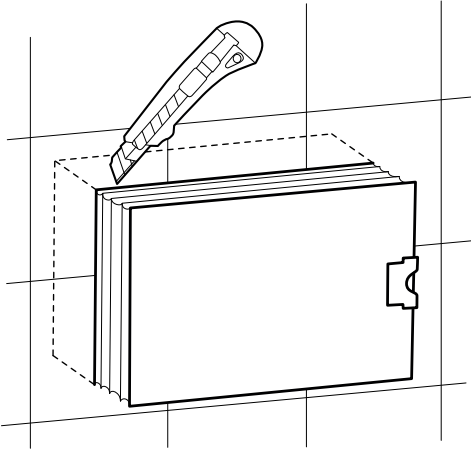

(dimensions in millimeters)

PROSYS 80

PROSYS 120

Hydroboost

RATED VOLTAGE	6.4V DC
IP68 Protection rate	

AC power-mains

OPERATION VOLTAGE	110-240V AC
IP68 Protection rate	

1