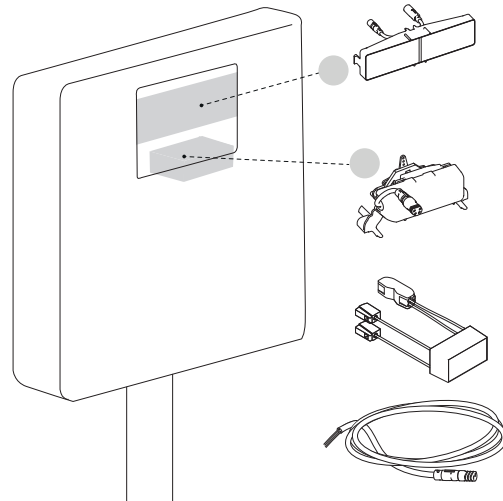

(dimensions in millimeters)

PROSYS 80

PROSYS 120

Hydroboost

RATED VOLTAGE	6.4V DC
IP68 Protection rate	

AC power-mains

OPERATION VOLTAGE	110-240V AC
IP68 Protection rate	

1