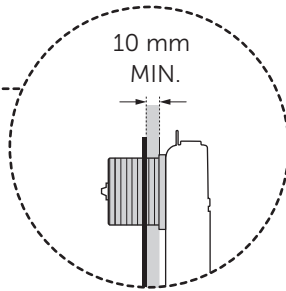

(dimensions in millimeters)

PROSYS 80

PROSYS 120

Hydroboost

RATED VOLTAGE	6.4V DC
IP68 Protection rate	

AC power-mains

OPERATION VOLTAGE	110-240V AC
IP68 Protection rate	

1