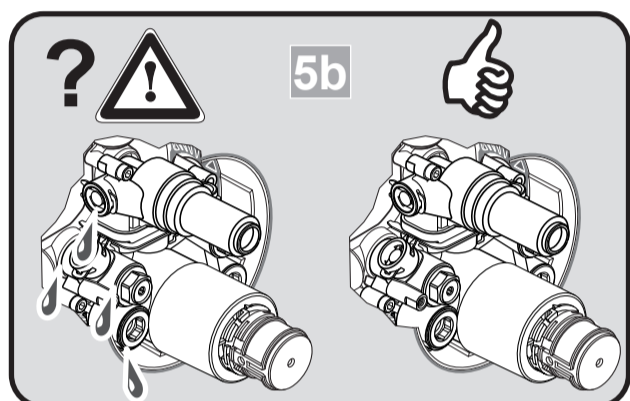

P	bar		0,5		5			Q	(3 bar)
	T	°C		MAX. 80		65 55			l/min	30