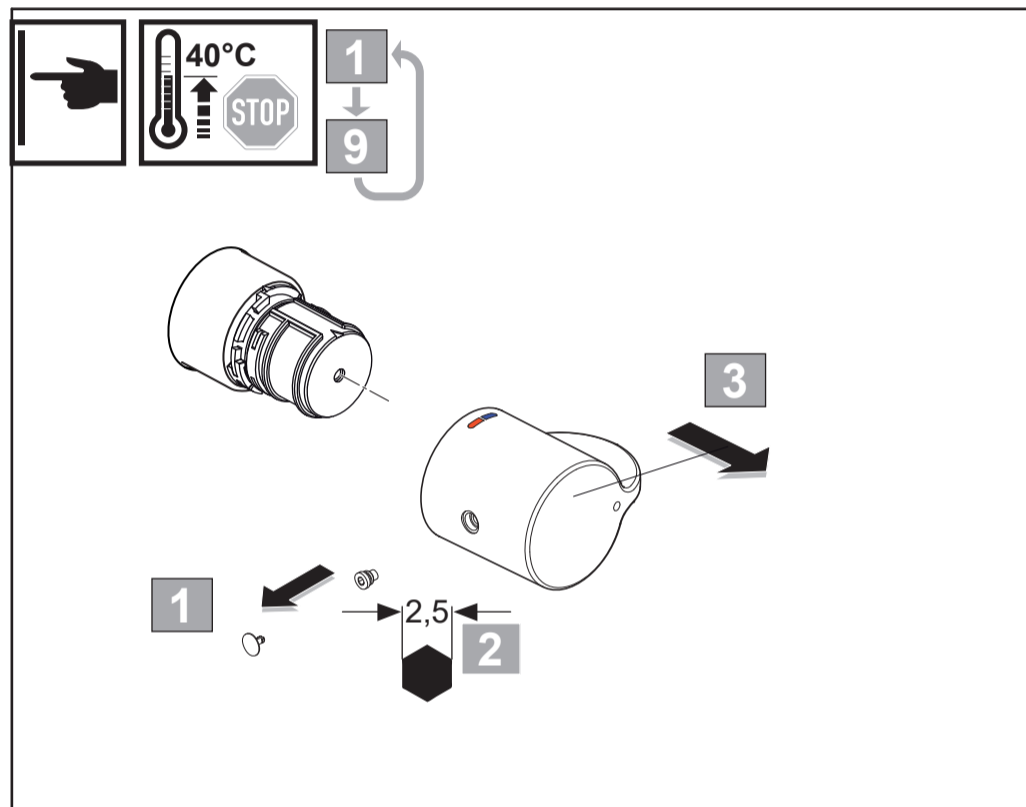

P	bar		0,5		5			Q	(3 bar)
	T	°C		MAX. 80		65 55			l/min	30