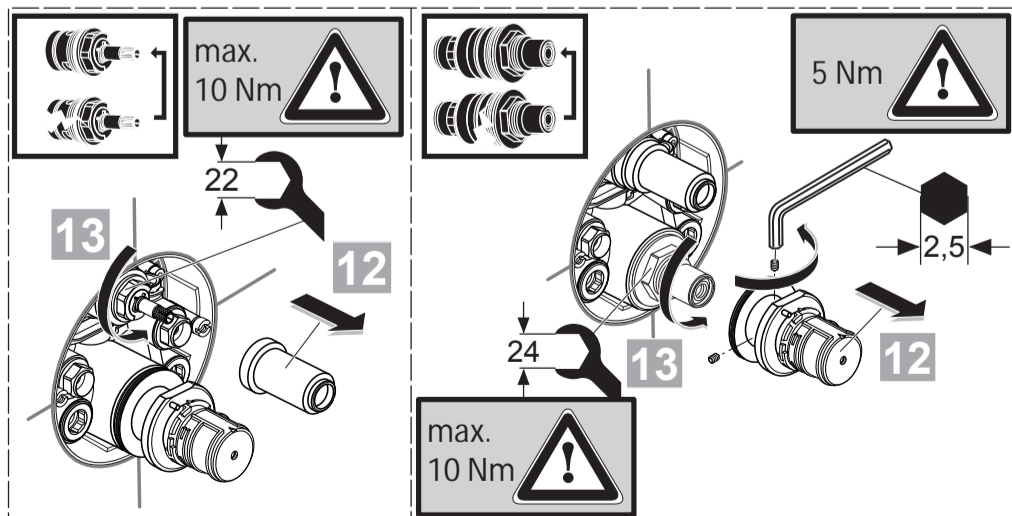

Ideal Standard International NV
Corporate Village - Gent Building
Da Vincilaan 2
1935 Zaventem
Belgium

www.idealstandardinternational.com