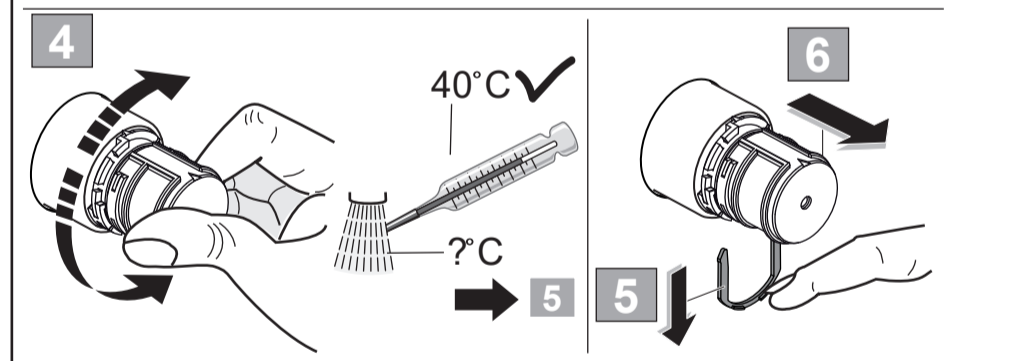

P	bar		0,5		5			Q	(3 bar)
	T	°C		MAX. 80		65 55			l/min	30