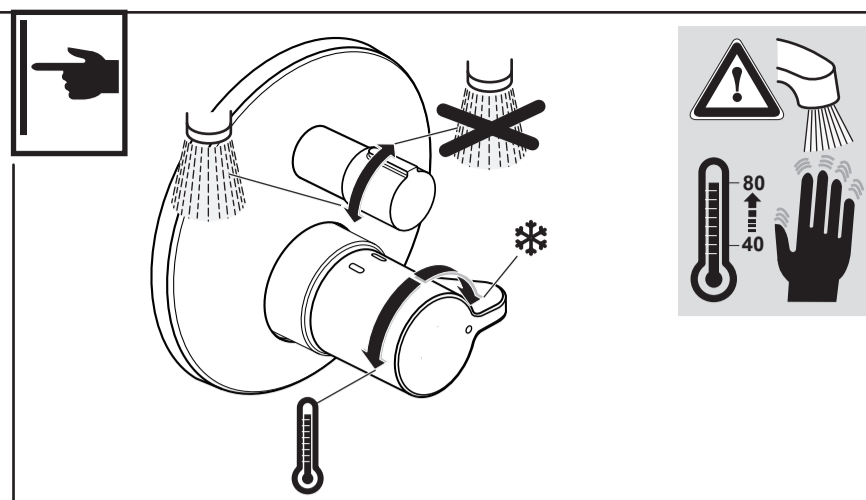

P	bar		0,5		5			Q	(3 bar)
	T	°C		MAX. 80		65 55			l/min	30