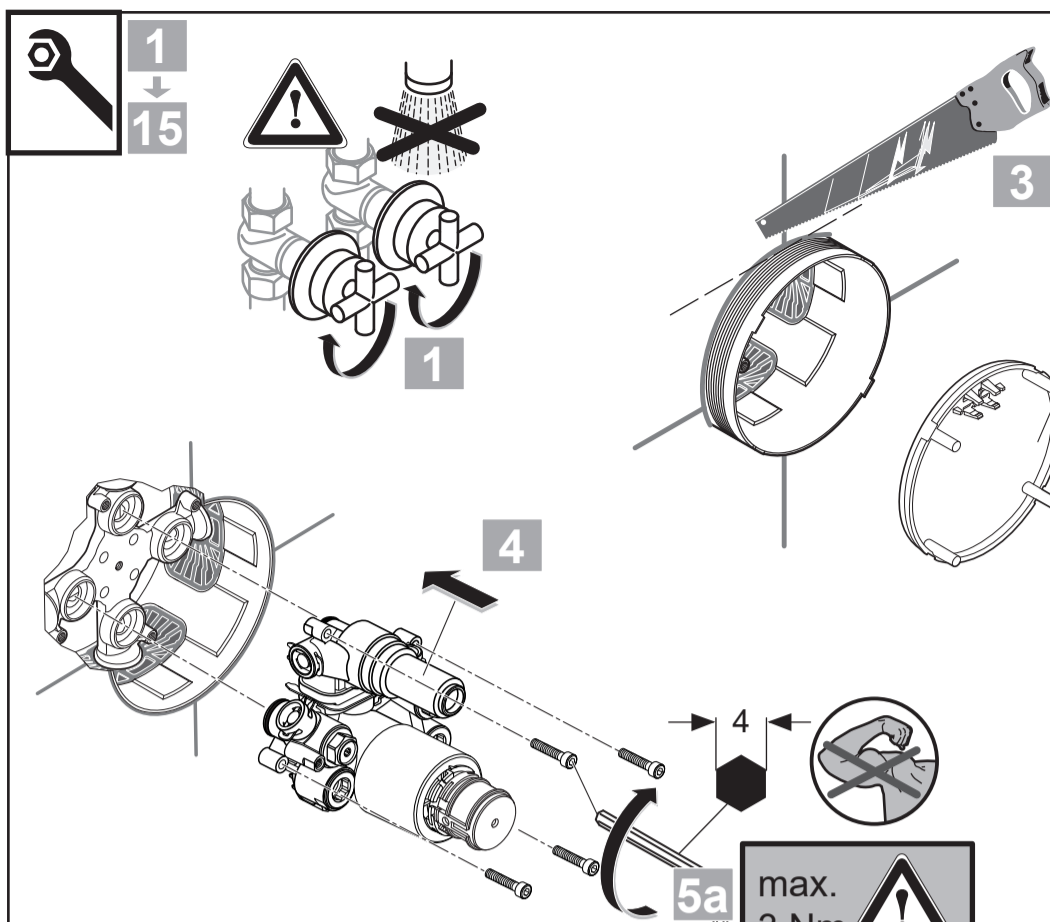

15	A 861 203 AA
16	A 961 659 NU
17	A 962 388 AA
18	A 861 195 AA
19	A 960 704 NU
20	A 962 476 NU
	A 6677 AA

Ideal Standard

CERAPLUS SAFE
 A 6868 ..

0122 / A 868 942 R1
 Made in Germany

Ideal Standard International NV
 Corporate Village - Gent Building
 Da Vincilaan 2
 1935 Zaventem
 Belgium

www.idealstandardinternational.com

	P	bar		0,5		5			Q	(3 bar)
	T	°C		MAX. 80		65 55			l/min	30