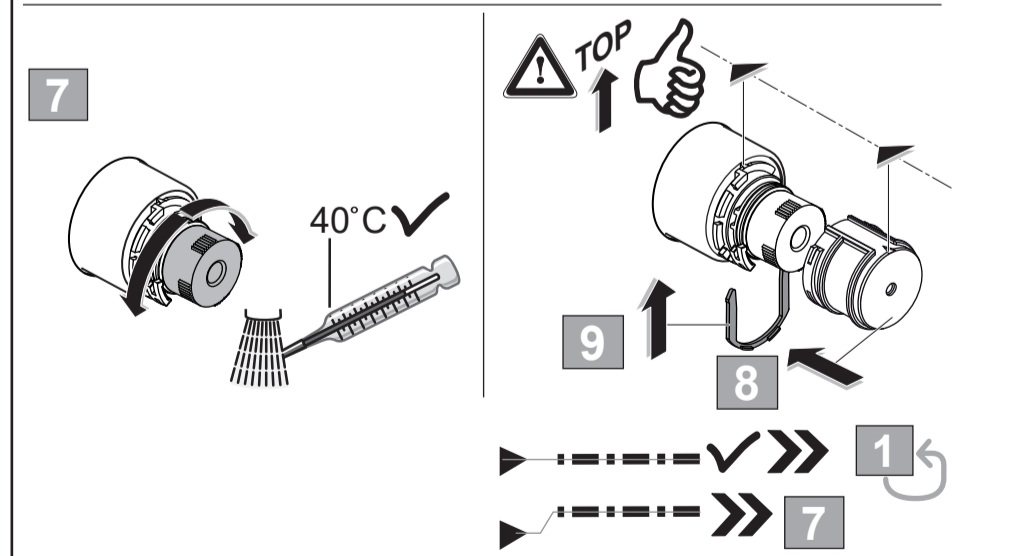

P	bar		0,5		5			Q	(3 bar)
	T	°C		MAX. 80		65 55			l/min	30