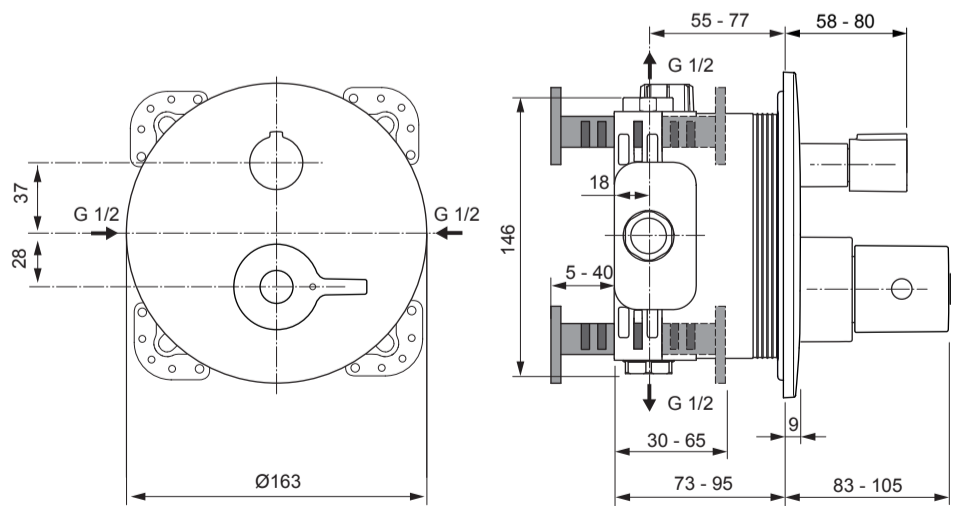

Ideal Standard International NV
Corporate Village - Gent Building
Da Vincilaan 2
1935 Zaventem
Belgium

www.idealstandardinternational.com