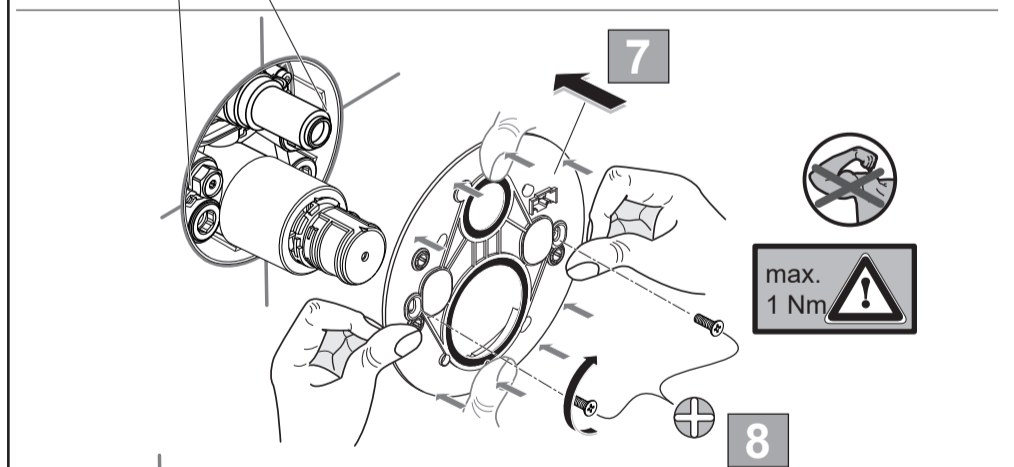

P	bar		0,5		5			Q	(3 bar)
	T	°C		MAX. 80		65 55			l/min	30