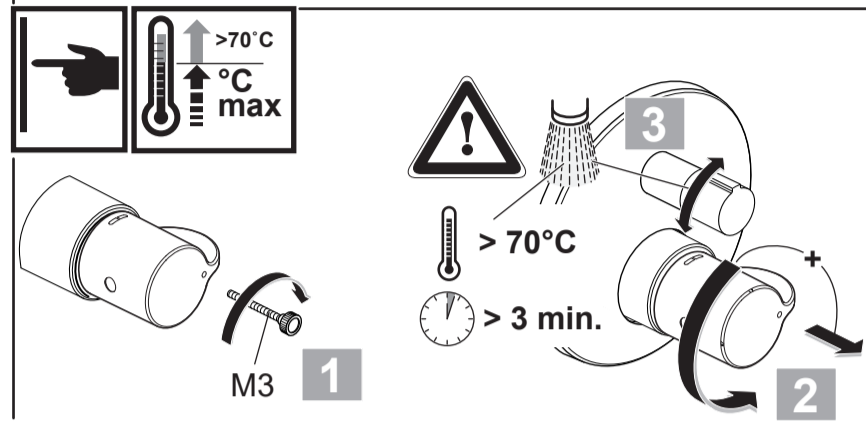

P	bar		0,5		5			Q	(3 bar)
	T	°C		MAX. 80		65 55			l/min	30