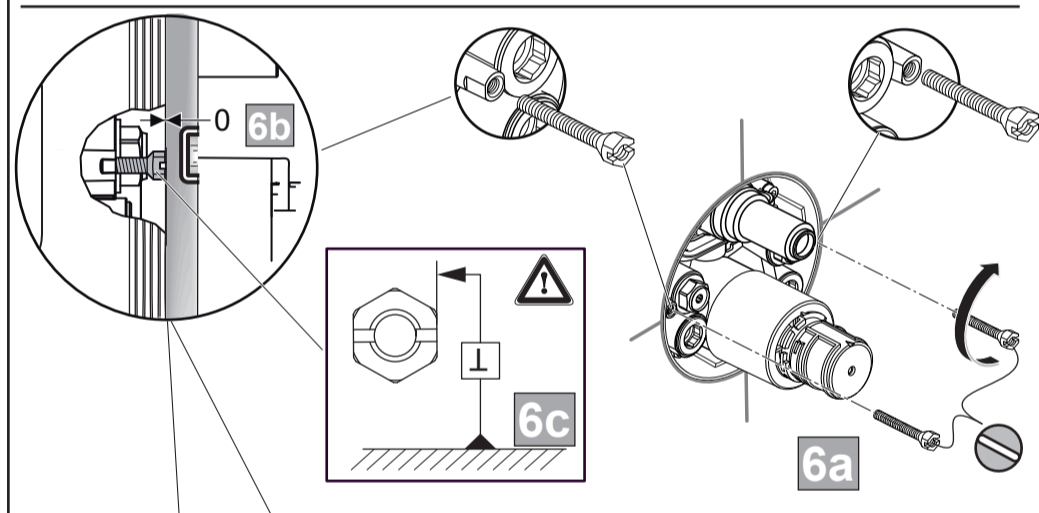

P	bar		0,5		5			Q	(3 bar)
	T	°C		MAX. 80		65 55			l/min	30