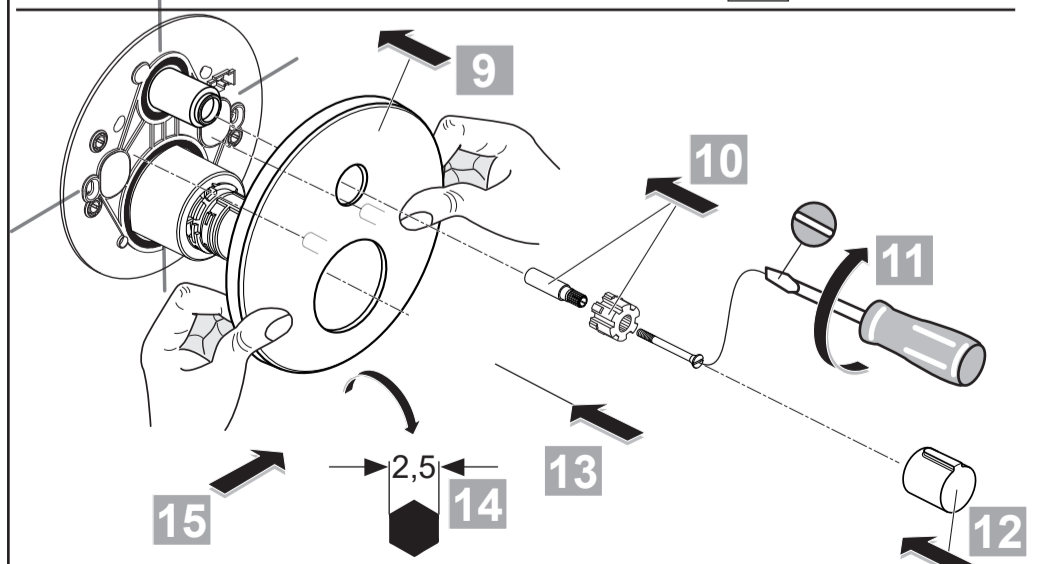

P	bar		0,5		5			Q	(3 bar)
	T	°C		MAX. 80		65 55			l/min	30