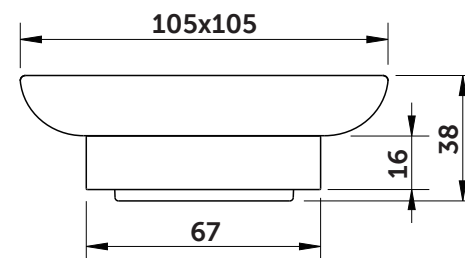

Ideal Standard

CONCA

T4508**

Position
1=E W11267
2=EW109NU

Ideal Standard International NV
Corporate Village - Gent Building
Da Vincilaan 2
1935 Zaventem
Belgium

www.idealstandardinternational.com