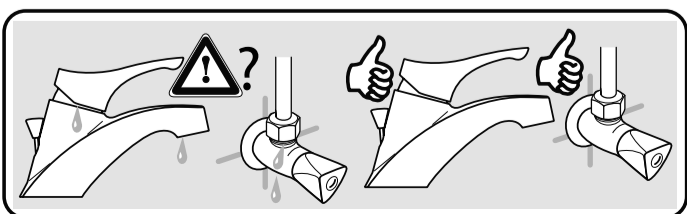

## CERAFINE MODEL O

10.2023 / B665911

B C554 ..

B C496 ..

B C498 ..

B D716 ..

Ideal Standard International NV  
Corporate Village - Gent Building  
Da Vincilaan 2  
1935 Zaventem  
Belgium

<http://www.idealstandardinternational.com>