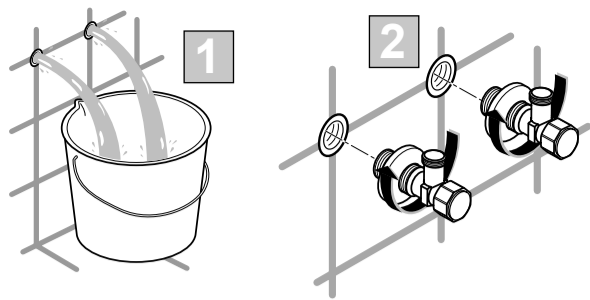

## CERAFINE MODEL O

10.2023 / B665911

B C554 ..

B C496 ..

B C498 ..

B D716 ..

Ideal Standard International NV  
Corporate Village - Gent Building  
Da Vincilaan 2  
1935 Zaventem  
Belgium

<http://www.idealstandardinternational.com>