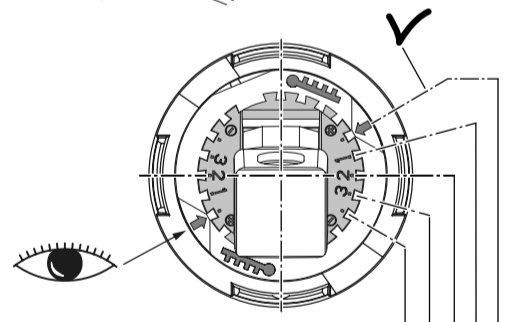

## CERAFINE MODEL O

10.2023 / B665911

B C554 ..

B C496 ..

B C498 ..

B D716 ..

Ideal Standard International NV  
Corporate Village - Gent Building  
Da Vincilaan 2  
1935 Zaventem  
Belgium

<http://www.idealstandardinternational.com>