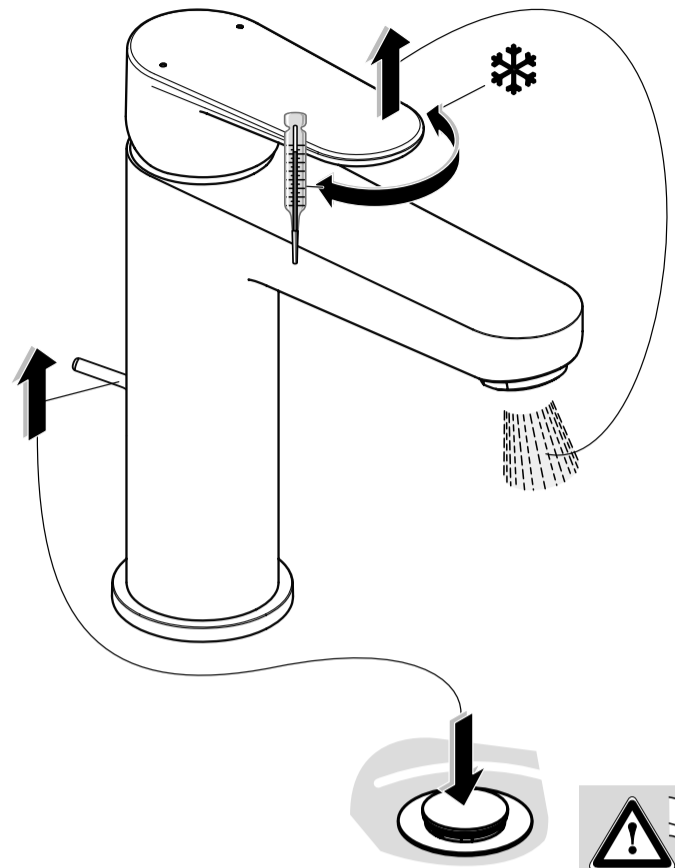

## CERAFINE MODEL O

10.2023 / B665911

B C554 ..

B C496 ..

B C498 ..

B D716 ..

Ideal Standard International NV  
Corporate Village - Gent Building  
Da Vincilaan 2  
1935 Zaventem  
Belgium

<http://www.idealstandardinternational.com>