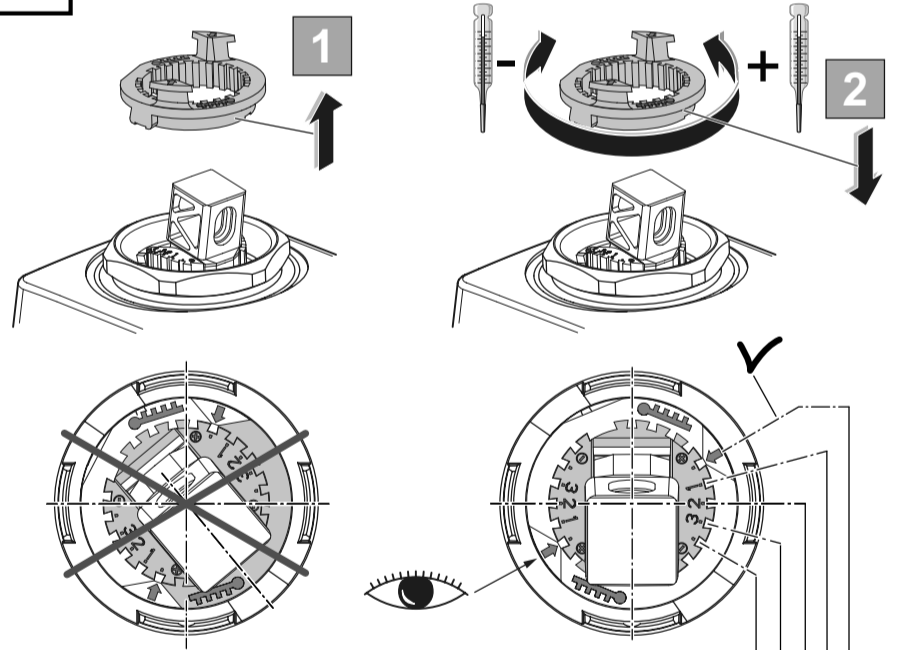

## CERAFINE MODEL O

10.2023 / B665911

B C554 ..

B C496 ..

B C498 ..

B D716 ..

Ideal Standard International NV  
Corporate Village - Gent Building  
Da Vincilaan 2  
1935 Zaventem  
Belgium

<http://www.idealstandardinternational.com>