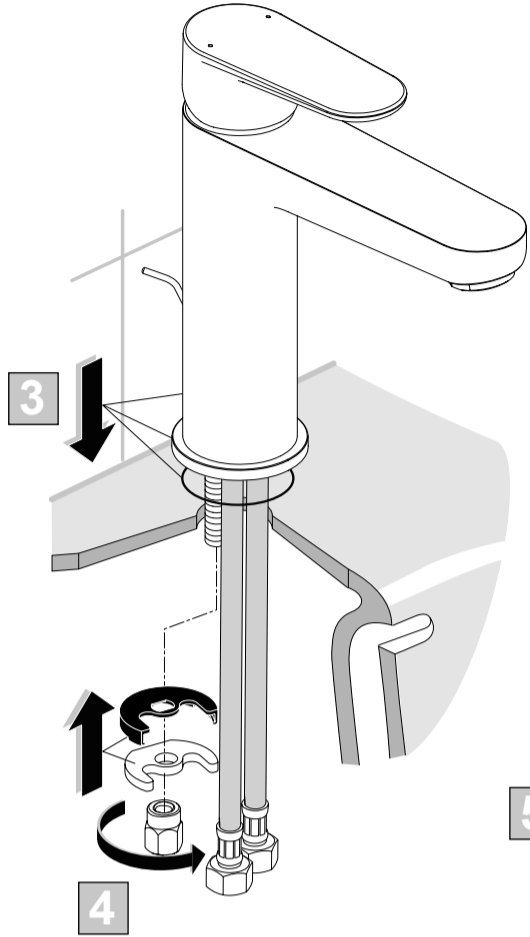

## CERAFINE MODEL O

10.2023 / B665911

B C554 ..

B C496 ..

B C498 ..

B D716 ..

Ideal Standard International NV  
Corporate Village - Gent Building  
Da Vincilaan 2  
1935 Zaventem  
Belgium

<http://www.idealstandardinternational.com>