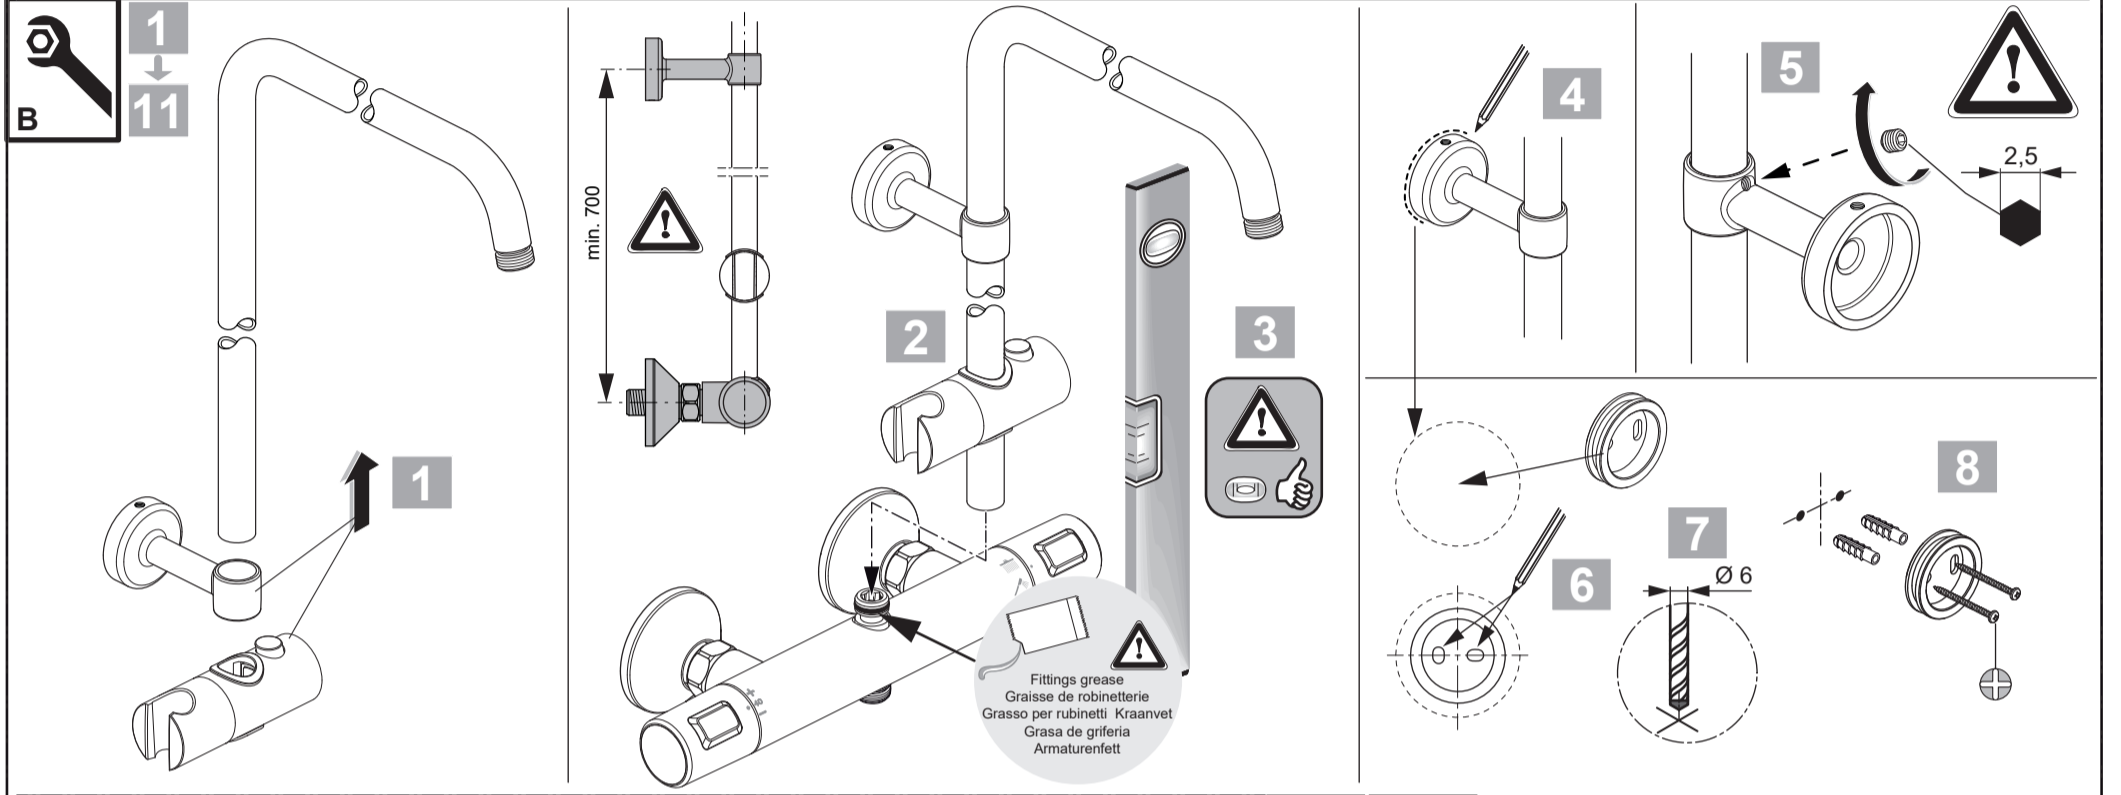

14	A 861 378 AA
15	A 861 379 AA
	A 861 380 AA
16	A 861 383 AA
17	A 861 508 AA
18	A 861 816 AA

Ideal Standard

CERATHERM T25
A 7208 ..

0724 / A 868 550R1
 Made in Germany

Ideal Standard International NV
 Corporate Village – Gent Building
 Da Vincilaan 2
 1935 Zaventem
 Belgium
<https://www.idealstandard.com>