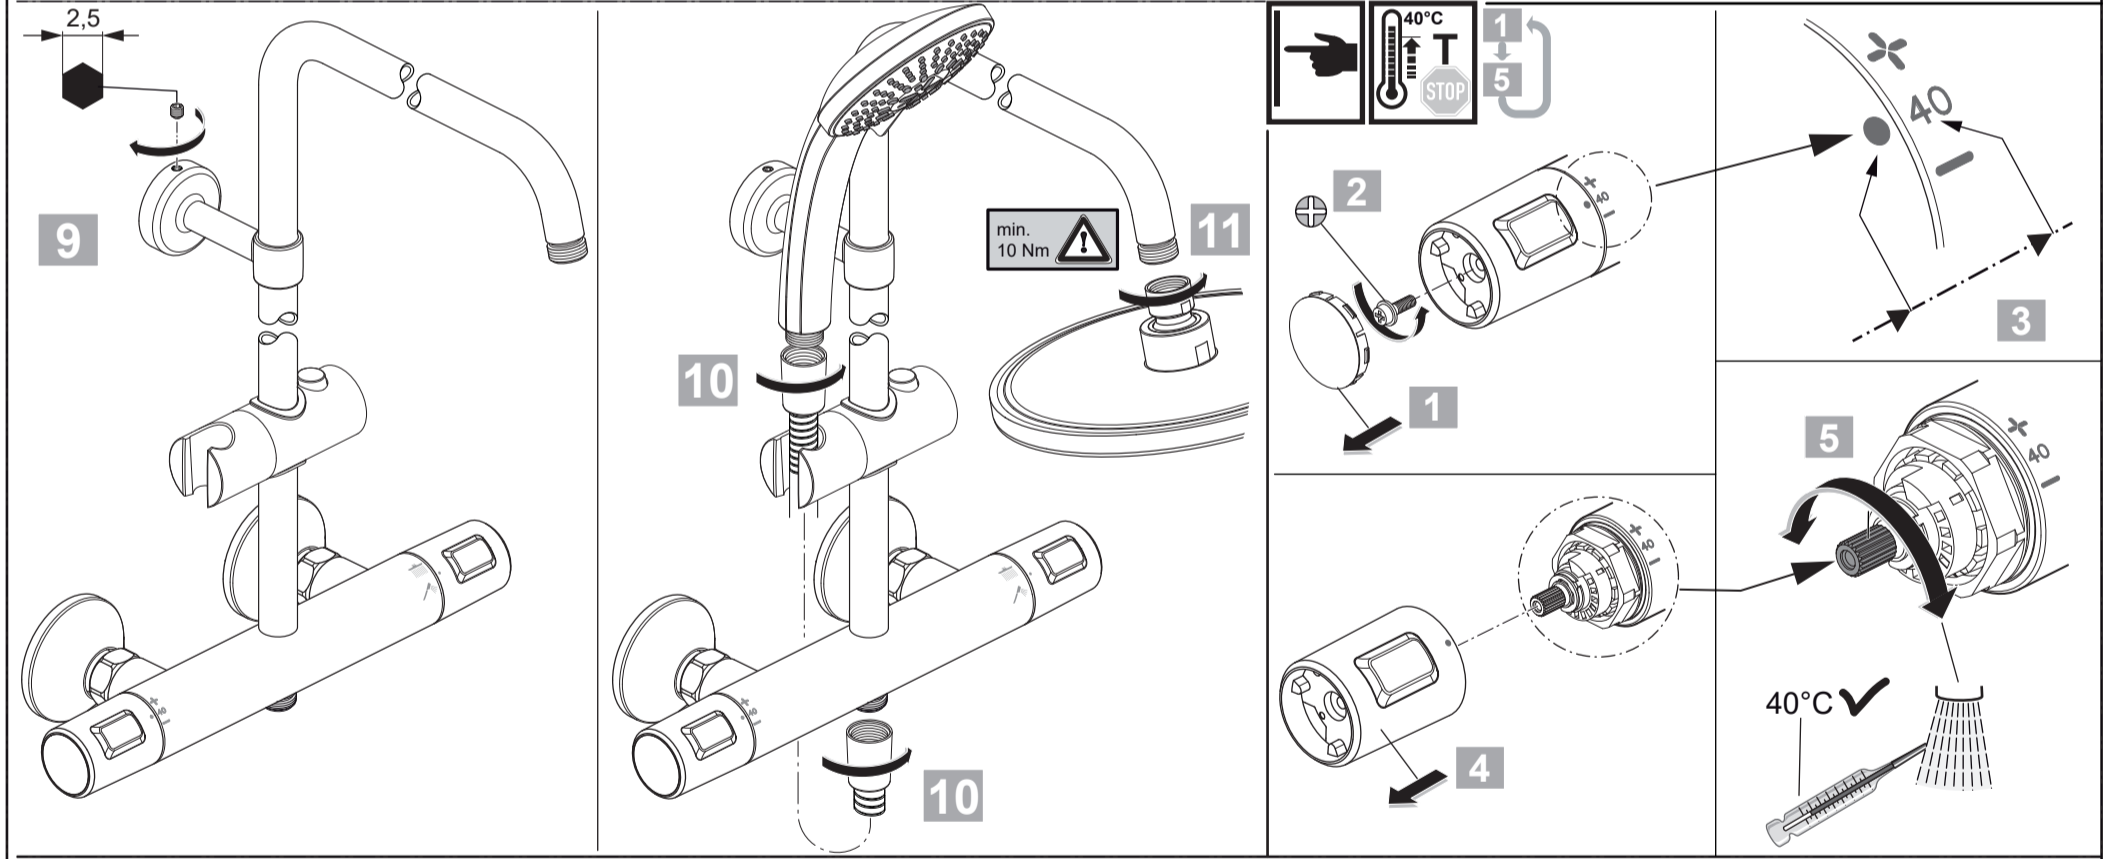

14	A 861 378 AA
15	A 861 379 AA
	A 861 380 AA
16	A 861 383 AA
17	A 861 508 AA
18	A 861 816 AA

Ideal Standard

CERATHERM T25
A 7208 ..

0724 / A 868 550R1
 Made in Germany

Ideal Standard International NV
 Corporate Village – Gent Building
 Da Vincilaan 2
 1935 Zaventem
 Belgium
<https://www.idealstandard.com>