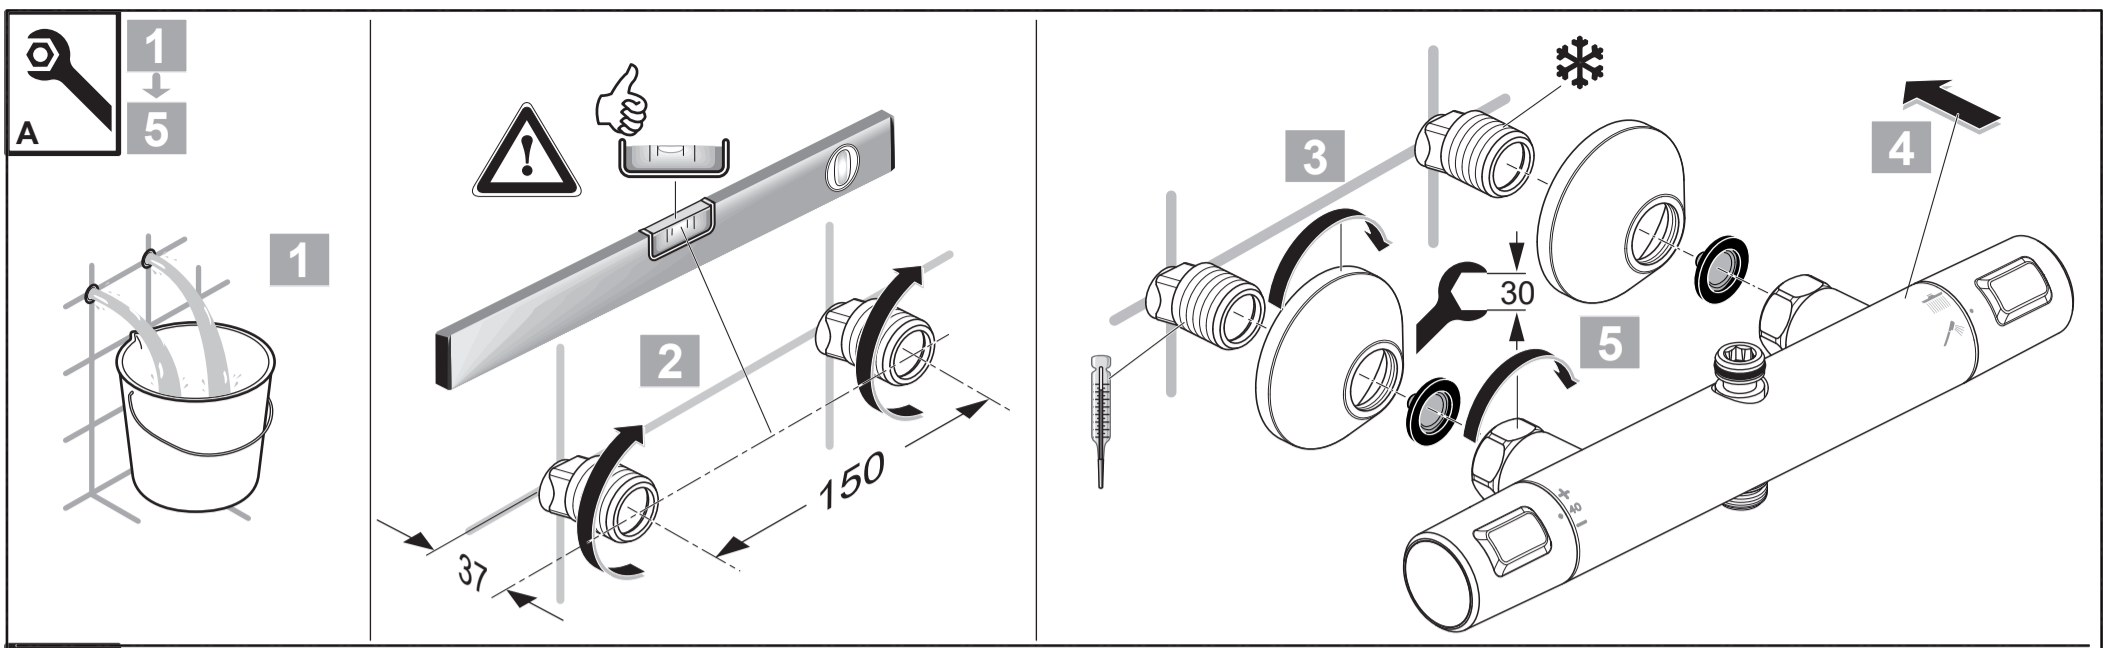

14	A 861 378 AA
15	A 861 379 AA
	A 861 380 AA
16	A 861 383 AA
17	A 861 508 AA
18	A 861 816 AA

Ideal Standard

CERATHERM T25
A 7208 ..

0724 / A 868 550R1
 Made in Germany

Ideal Standard International NV
 Corporate Village – Gent Building
 Da Vincilaan 2
 1935 Zaventem
 Belgium
<https://www.idealstandard.com>