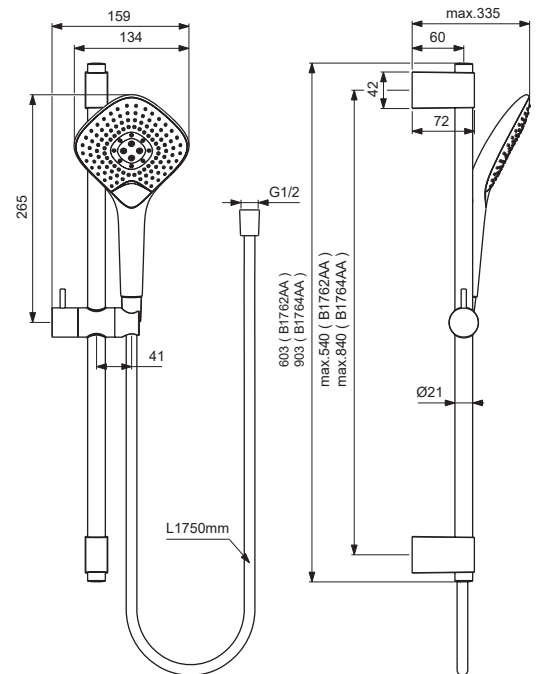

IDEALRAIN EVO JET

Ideal Standard

B1761AA
B1763AA

B1762AA
B1764AA

| Pos. | Signify | Spare parts-Nr | Quantity |
|------|--------------------------------|----------------|-------------------------|
| 1 | Handspray 3F,125mm | B1759AA | 1 Pcs.(B1761AA;B1763AA) |
| 1a | Handspray 3F,135mm | B1760AA | 1 Pcs.(B1762AA;B1764AA) |
| 2 | Consoles set IDEALRAIN 120/140 | B960974AA | 1 Pcs. |
| 3 | Slider set IDEALRAIN PRO | B961024AA | 1 Pcs. |
| 4 | Cap tube Ø20.6x0.5 | B961060AA | 1 Pcs. |
| 5 | Sh.hose 1750mm IDEALFLEX | BE175AA | 1 Pcs. |
| 6 | Sliding bar 60cm IDEALRAIN PRO | B9848AA | 1 Pcs.(B1761AA;B1762AA) |
| | Sliding bar 90cm IDEALRAIN PRO | B9849AA | 1 Pcs.(B1763AA;B1764AA) |