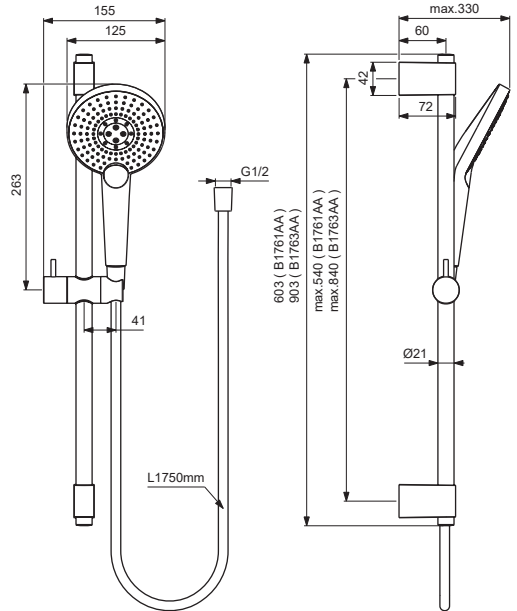

IDEALRAIN EVO JET

Ideal Standard

B1761AA
B1763AA

B1762AA
B1764AA

| Pos. | Signify | Spare parts-Nr | Quantity |
|------|--------------------------------|----------------|-------------------------|
| 1 | Handspray 3F,125mm | B1759AA | 1 Pcs.(B1761AA;B1763AA) |
| 1a | Handspray 3F,135mm | B1760AA | 1 Pcs.(B1762AA;B1764AA) |
| 2 | Consoles set IDEALRAIN 120/140 | B960974AA | 1 Pcs. |
| 3 | Slider set IDEALRAIN PRO | B961024AA | 1 Pcs. |
| 4 | Cap tube Ø20.6x0.5 | B961060AA | 1 Pcs. |
| 5 | Sh.hose 1750mm IDEALFLEX | BE175AA | 1 Pcs. |
| 6 | Sliding bar 60cm IDEALRAIN PRO | B9848AA | 1 Pcs.(B1761AA;B1762AA) |
| | Sliding bar 90cm IDEALRAIN PRO | B9849AA | 1 Pcs.(B1763AA;B1764AA) |