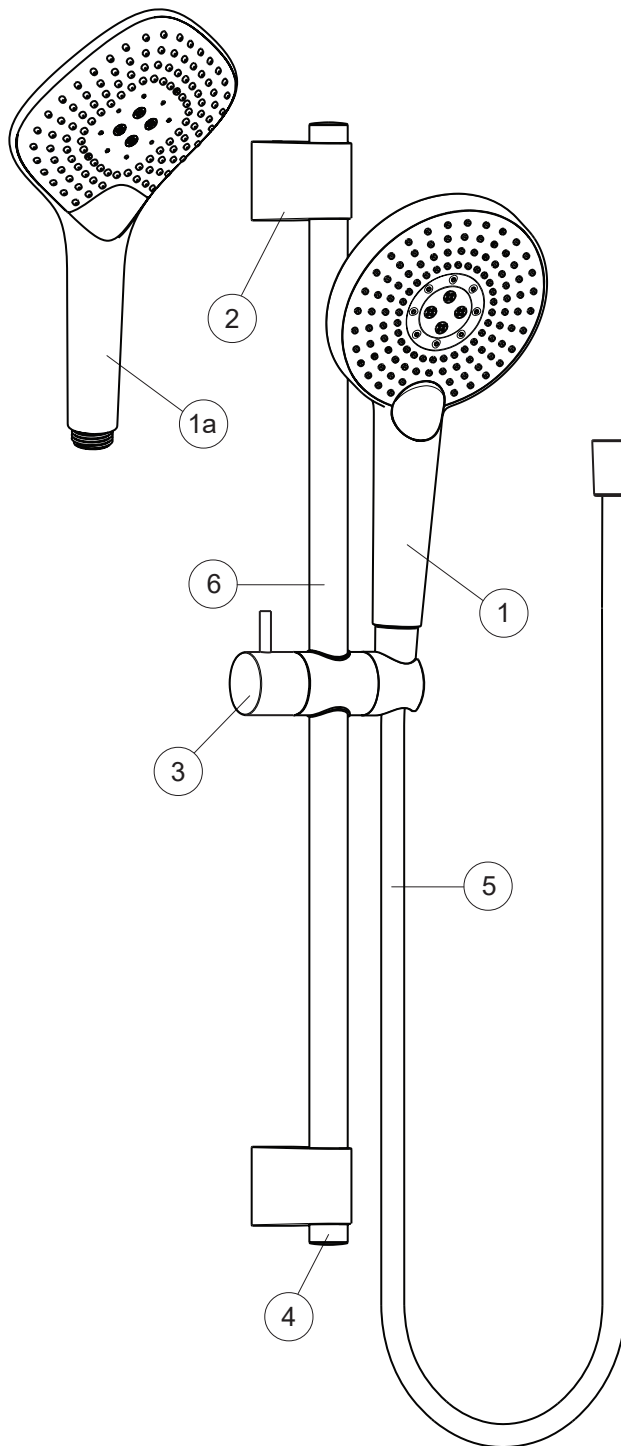

IDEALRAIN EVO JET

Ideal Standard

B1761AA
B1763AA

B1762AA
B1764AA

| Pos. | Signify | Spare parts-Nr | Quantity |
|------|--------------------------------|----------------|-------------------------|
| 1 | Handspray 3F,125mm | B1759AA | 1 Pcs.(B1761AA;B1763AA) |
| 1a | Handspray 3F,135mm | B1760AA | 1 Pcs.(B1762AA;B1764AA) |
| 2 | Consoles set IDEALRAIN 120/140 | B960974AA | 1 Pcs. |
| 3 | Slider set IDEALRAIN PRO | B961024AA | 1 Pcs. |
| 4 | Cap tube Ø20.6x0.5 | B961060AA | 1 Pcs. |
| 5 | Sh.hose 1750mm IDEALFLEX | BE175AA | 1 Pcs. |
| 6 | Sliding bar 60cm IDEALRAIN PRO | B9848AA | 1 Pcs.(B1761AA;B1762AA) |
| | Sliding bar 90cm IDEALRAIN PRO | B9849AA | 1 Pcs.(B1763AA;B1764AA) |