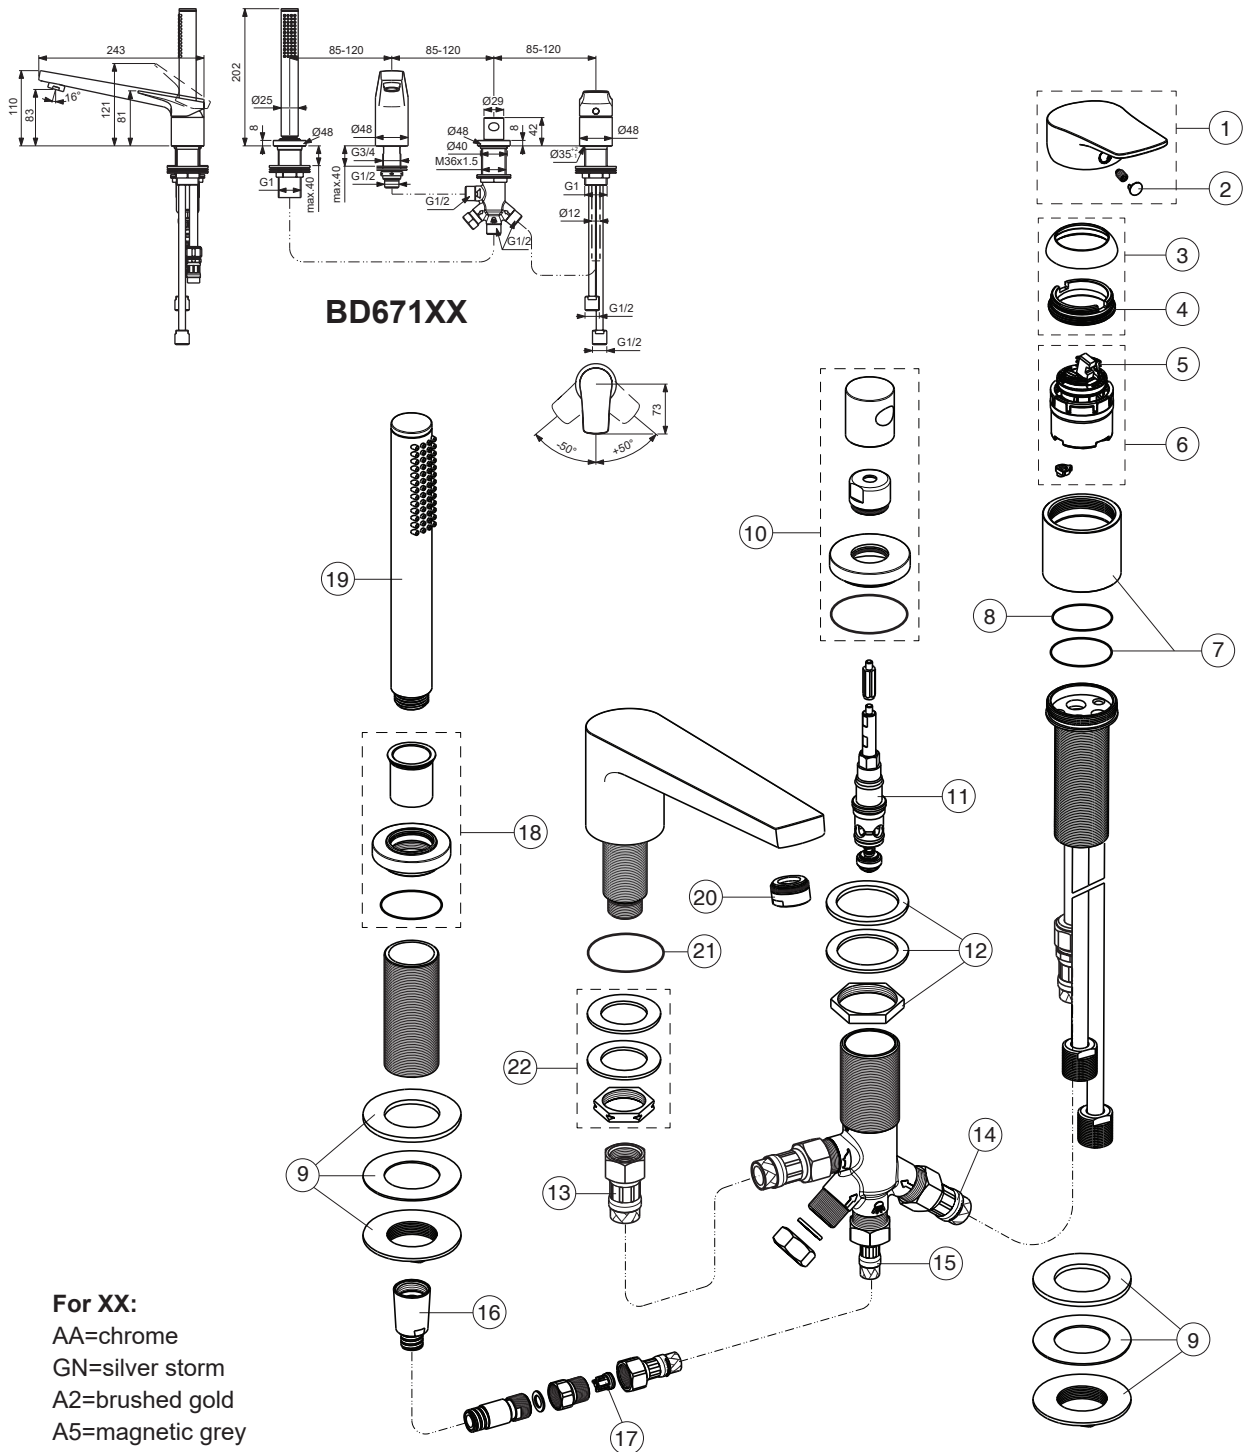

Ideal Standard

Produced from: July 2024

LDV

For XX:
 AA=chrome
 GN=silver storm
 A2=brushed gold
 A5=magnetic grey

Pos.	Signify	Spare parts-Nr.	Quantity	Pos.	Signify	Spare parts-Nr.	Quantity
1	Lever-compl.	B961930XX	1 Set	15	Flex hose G1/2-L600mm	H960185NU	1 Set
2	Cap decorative	B960473XX	1 Pcs.	16	Sh.hose G1/2-L1750mm	H960440XX	1 Set
3	Rosette M38x1.5-compl.	B961661XX	1 Set	17	Rv-patrone	A960944NU	2 Pcs.
4	Screw M4x1.5/M38x1.5	B961374NU	1 Set	18	Holder handspray	A861475XX	1 Set
5	Hot limit stop	A861181NU	1 Pcs.	19	Handshower	BC774XX	1 Pcs.
6	Cartridge Ø38mm	B961491NU*	1 Set	20	Neop.cascade M24x1-D	A960537XX	1 Pcs.
7	Escutcheon	A861473XX	1 Set	21	O-Ring-set	H962197NU*	1 Set
8	O-Ring-set	A860185NU	1 Set	22	Fixation set	A961811NU*	1 Set
9	Mounting kit	H960294NU*	1 Set				
10	Pull knob	A861474XX	1 Set				
11	Diverter	A963805NU	1 Pcs.				
12	Fixation set	A963026NU	1 Set				
13	Flex hose G1/2-L520mm	H960312NU	1 Pcs.				
14	Flex hose G1/2-L400mm	A962823NU	1 Pcs.				