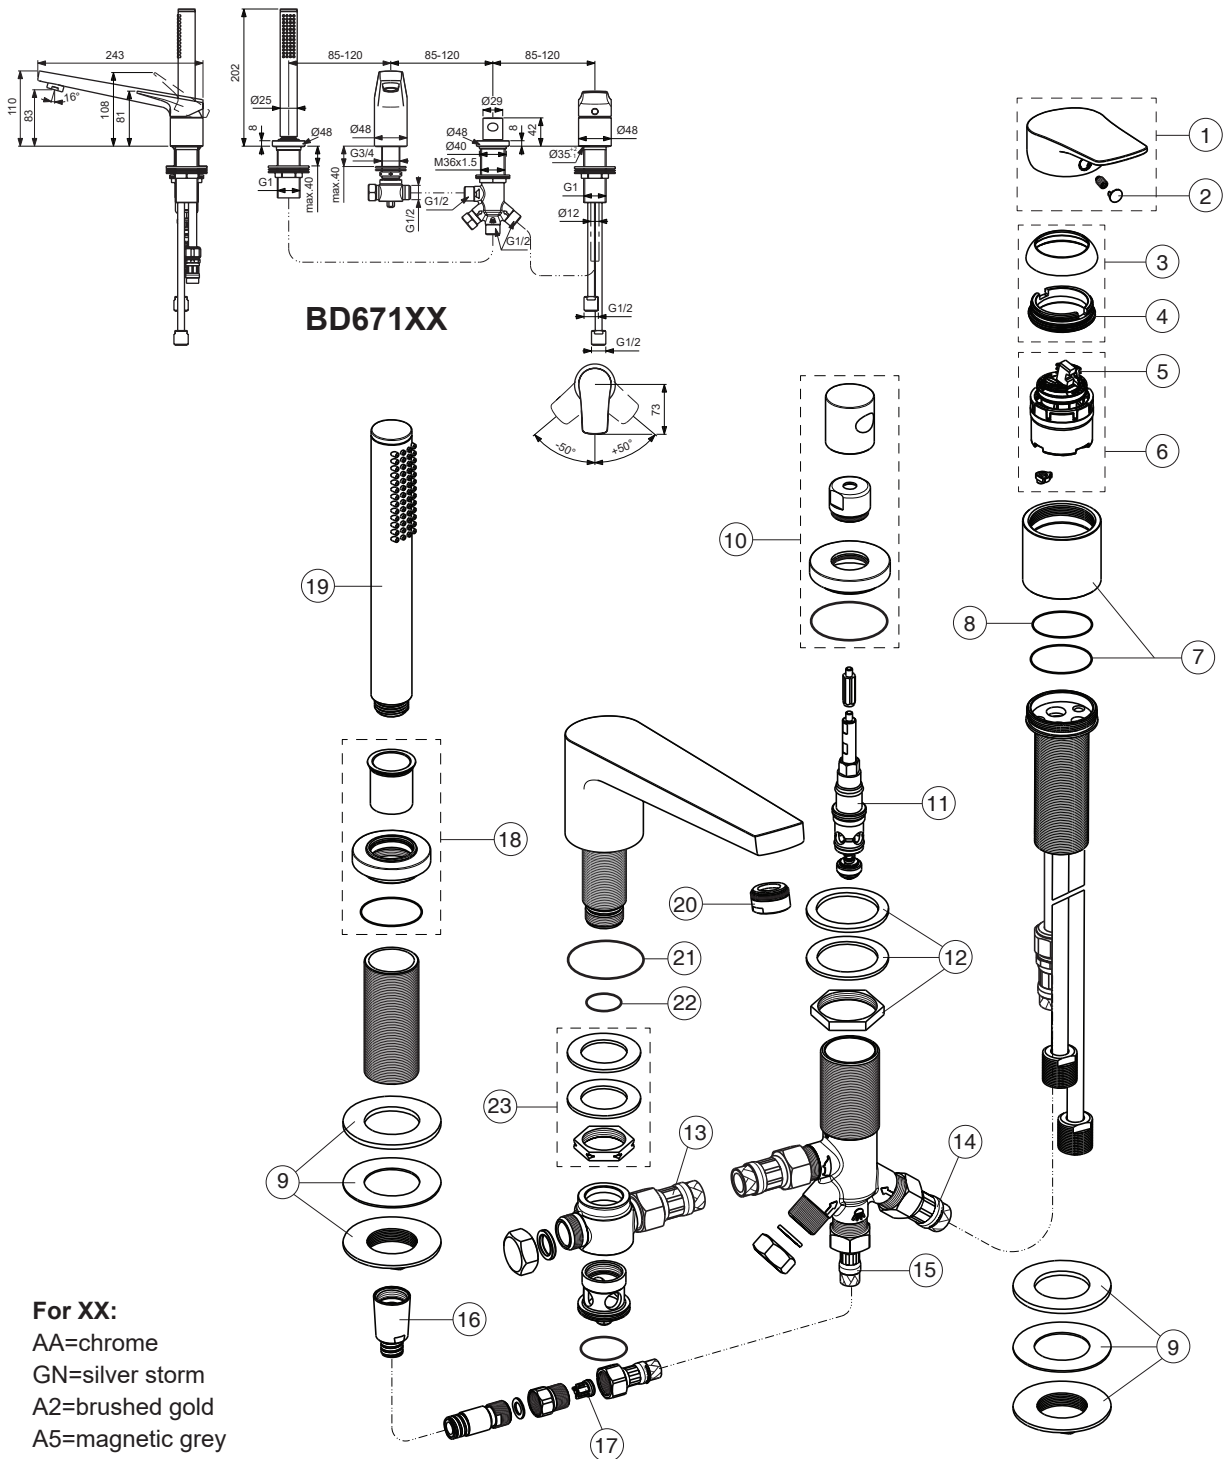

Ideal Standard

Produced from: Oct.2023

LDV

For XX:
AA=chrome
GN=silver storm
A2=brushed gold
A5=magnetic grey

Pos.	Signify	Spare parts-Nr.	Quantity	Pos.	Signify	Spare parts-Nr.	Quantity
1	Lever-compl.	B961930XX	1 Set	15	Flex hose G1/2-L600mm	H960185NU	1 Set
2	Cap decorative	B960473XX	1 Pcs.	16	Sh.hose G1/2-L1750mm	H960440XX	1 Set
3	Rosette M38x1.5-compl.	B961661XX	1 Set	17	Rv-patrone	A960944NU	2 Pcs.
4	Screw M4x1.5/M38x1.5	B961374NU	1 Set	18	Holder handspray	A861475XX	1 Set
5	Hot limit stop	A861181NU	1 Pcs.	19	Handshower	BC774XX	1 Pcs.
6	Cartridge Ø38mm	B961491NU*	1 Set	20	Neop.cascade M24x1-D	A960537XX	1 Pcs.
7	Escutcheon	A861473XX	1 Set	21	O-Ring-set	H962197NU*	1 Set
8	O-Ring-set	A860185NU	1 Set	22	O-Ring Ø17x2	A860777NU	2 Pcs.
9	Mounting kit	H960294NU*	1 Set	23	Fixation set	A961811NU*	1 Set
10	Pull knob	A861474XX	1 Set				
11	Diverter	A963805NU	1 Pcs.				
12	Fixation set	A963026NU	1 Set				
13	Flex hose G1/2-L520mm	H960312NU	1 Pcs.				
14	Flex hose G1/2-L400mm	A962823NU	1 Pcs.				

*Universal set (not all parts needed)

10.2023