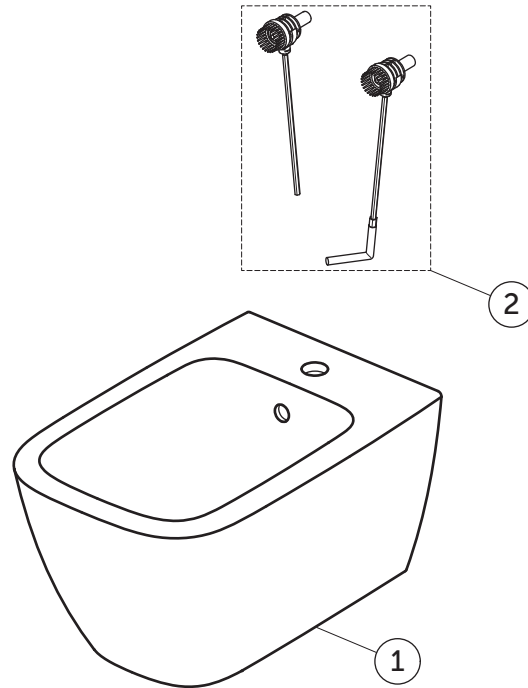

# SPARE PARTS

Wall Hung Bidet  
HF; 1TH; OF

T461558

I.LIFE B

Item	Description	Spare Code
1	WHG BIDET HF 1TH OF GREY	
2	FIXING SET WB9 WH MM203	TT0299598

Ideal Standard International NV  
Corporate Village – Gent Building  
Da Vincilaan 2  
B1935 – Zaventem  
Belgium