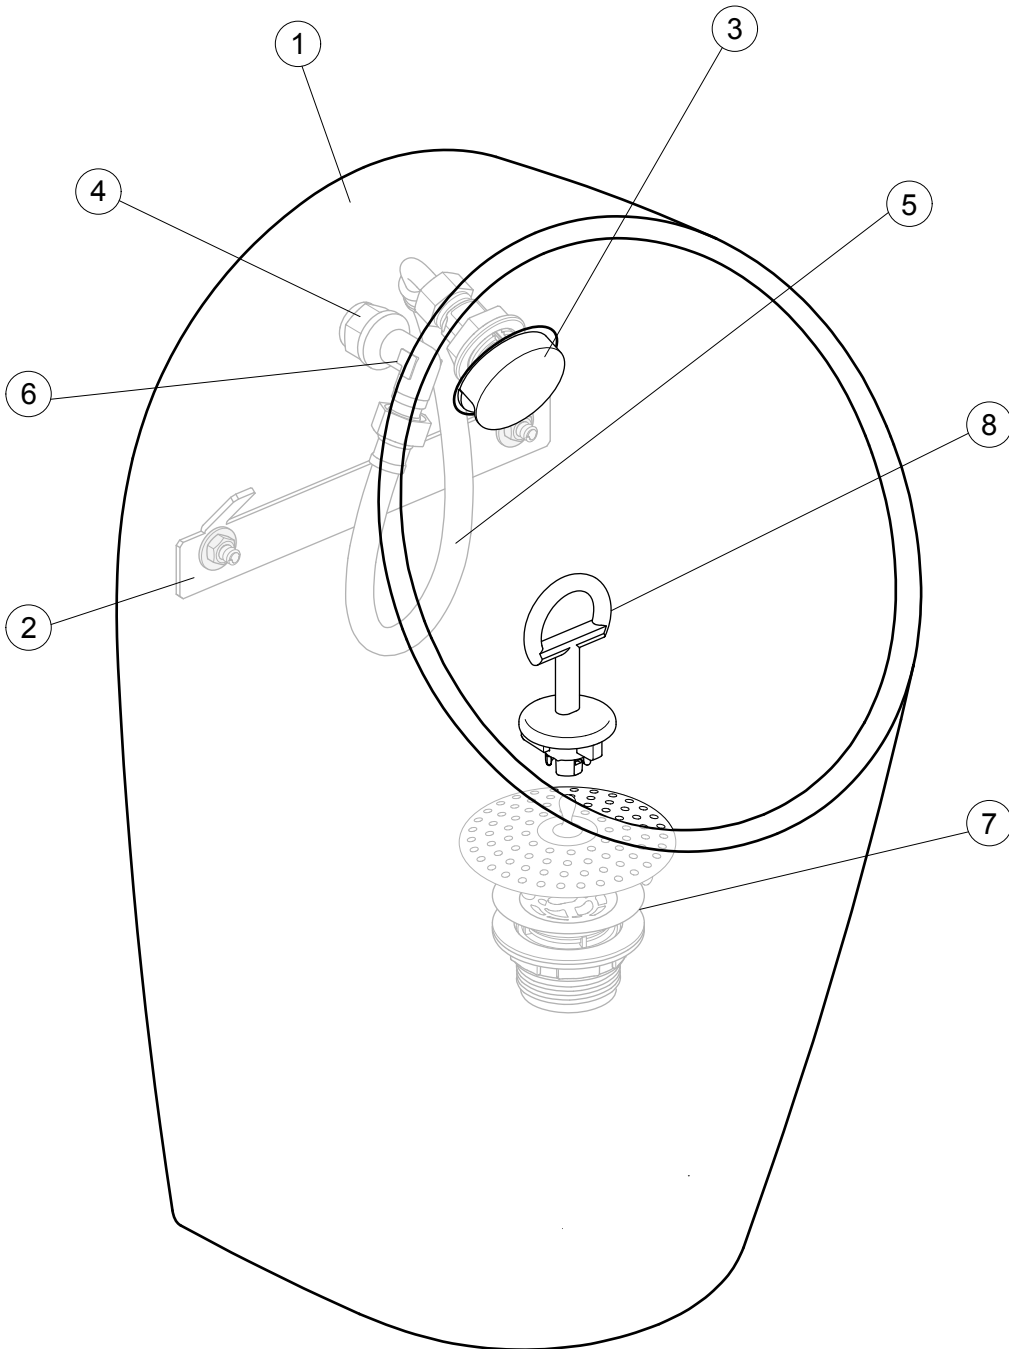

# SPARE PARTS

Urinal standard flush BI

Urinal MAXI

Item	Description	Code No.	Quantity
1	IS Sphero urinal MAXI bi closed shroud	E183201	1
	POR Sphero urinal MAXI bi closed shroud	P009501	
	ASH Sphero urinal MAXI bi closed shroud	S074001	
2	Urinal Universal Hanger	E202167	1
3	IS Spreader Pack	E2029AA	1
	Porcher Spreader Pack	P0122AA	
	AS Spreader Pack	S0008AA	
4	Back Inlet Connection Pack no solenoid	E224867	0
5	Flexi Pipe Inlet to Solenoid or Spreader	E206267	1
6	90 Degree Isolation Valve	E224767	1
7	Falcon Basic Pack	E204867	1
8	IS Service Key 2	E202867	1
9	Sphero BI fitting instructions	EE74211667	1

Urinal MIDI / MINI

Item	Description	Code No.	Quantity
1	IS Sphero urinal MIDI bi open shroud	E183101	1
	POR Sphero urinal MIDI bi open shroud	P009201	
	ASH Sphero urinal MIDI bi open shroud	S073701	
	IS Sphero urinal MINI bi exposed	E182801	
	ASH Sphero urinal MINI bi exposed	S073401	
2	Temporary MINI Hanger	EEEEV50067	1
3	IS Spreader Pack	E2029AA	1
	Porcher Spreader Pack	P0122AA	
	AS Spreader Pack	S0008AA	
4	Back Inlet Connection Pack no solenoid	E224867	0
5	Flexi Pipe Inlet to Solenoid or Spreader	E206267	1
6	90 Degree Isolation Valve	E224767	1
7	Falcon Basic Pack	E204867	1
8	IS Service Key 2	E202867	1
9	Sphero BI fitting instructions	EE74211667	1