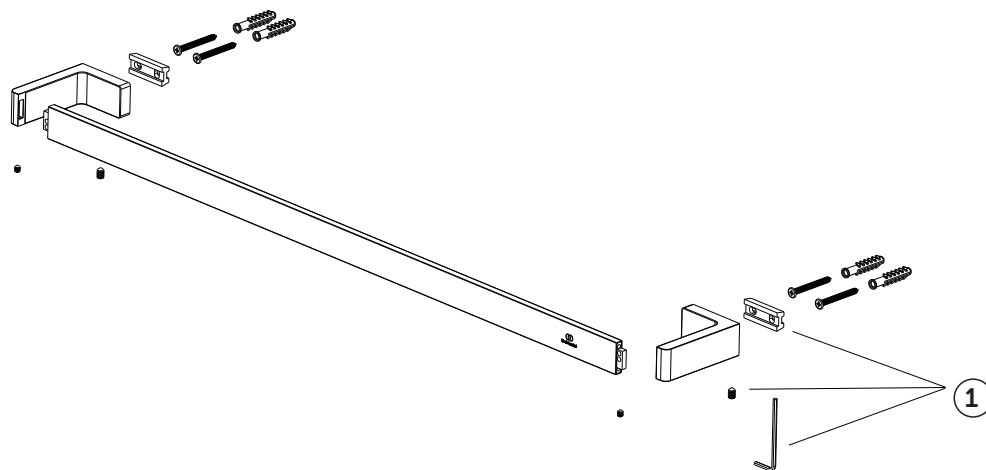

Ideal Standard

CONCA

T4498**

Position
1=EW11167

Ideal Standard International NV
Corporate Village - Gent Building
Da Vincilaan 2
1935 Zaventem
Belgium

www.idealstandardinternational.com