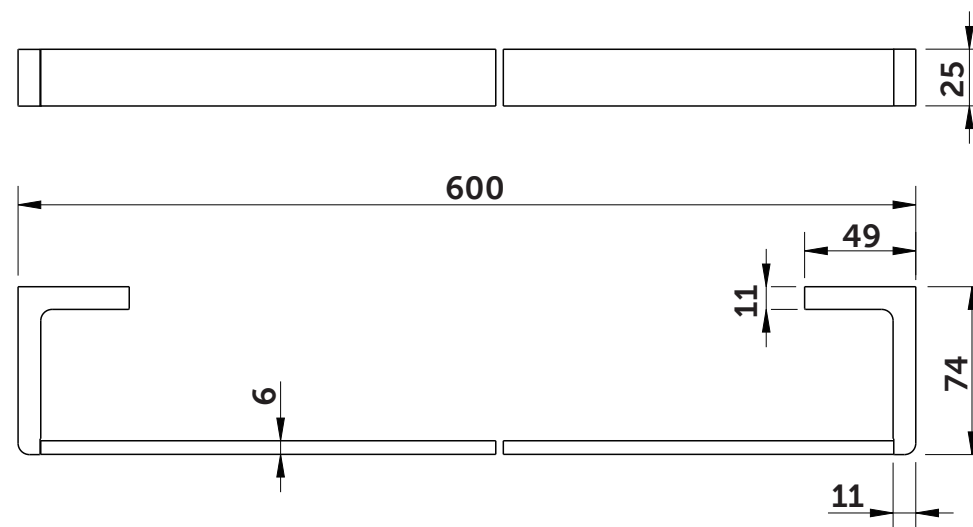

Ideal Standard

CONCA

T4498**

Position
1=EW11167

Ideal Standard International NV
Corporate Village - Gent Building
Da Vincilaan 2
1935 Zaventem
Belgium

www.idealstandardinternational.com