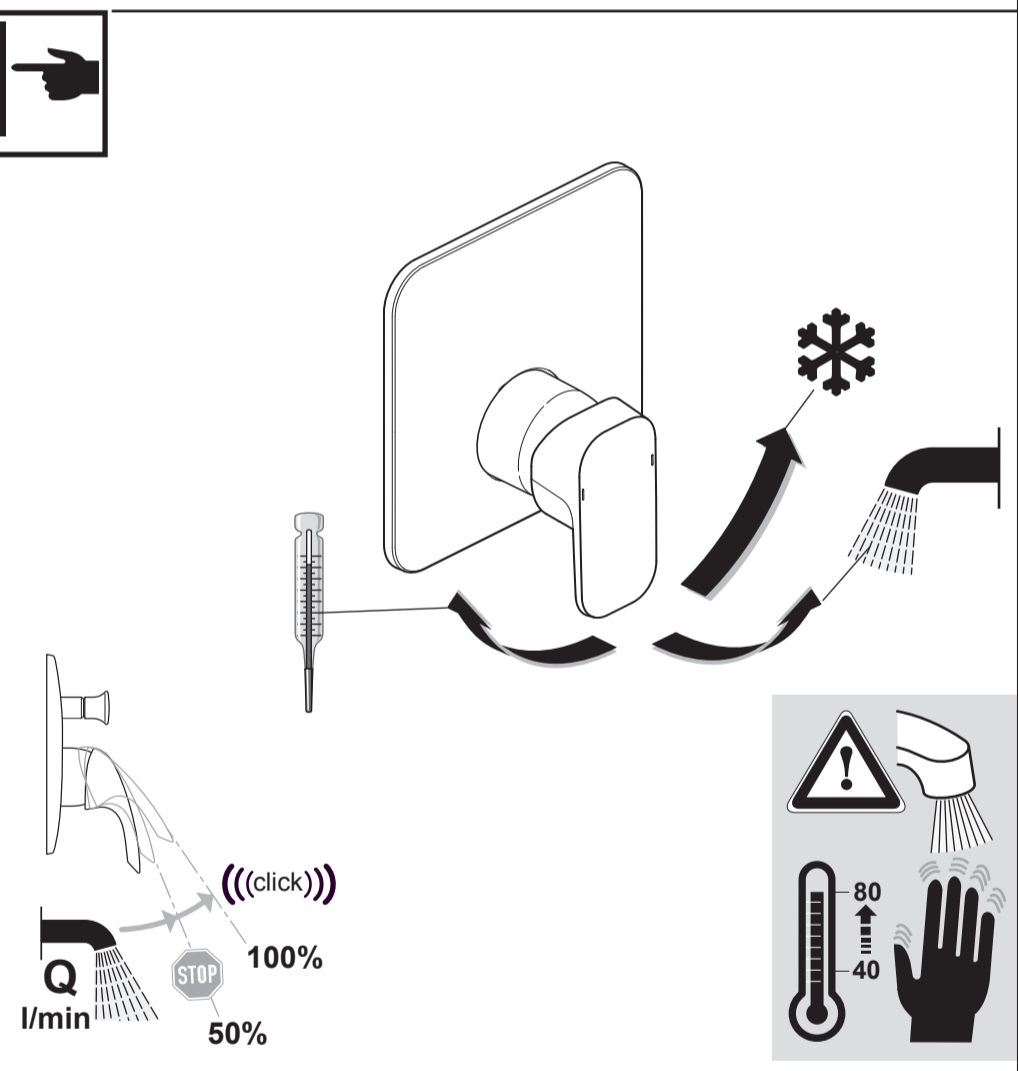

P	bar	0,5	MAX. 10	5	Thumbs up	Q (3 bar)
T	°C	MAX. 80	65	40	Thumbs up	l/min
						25