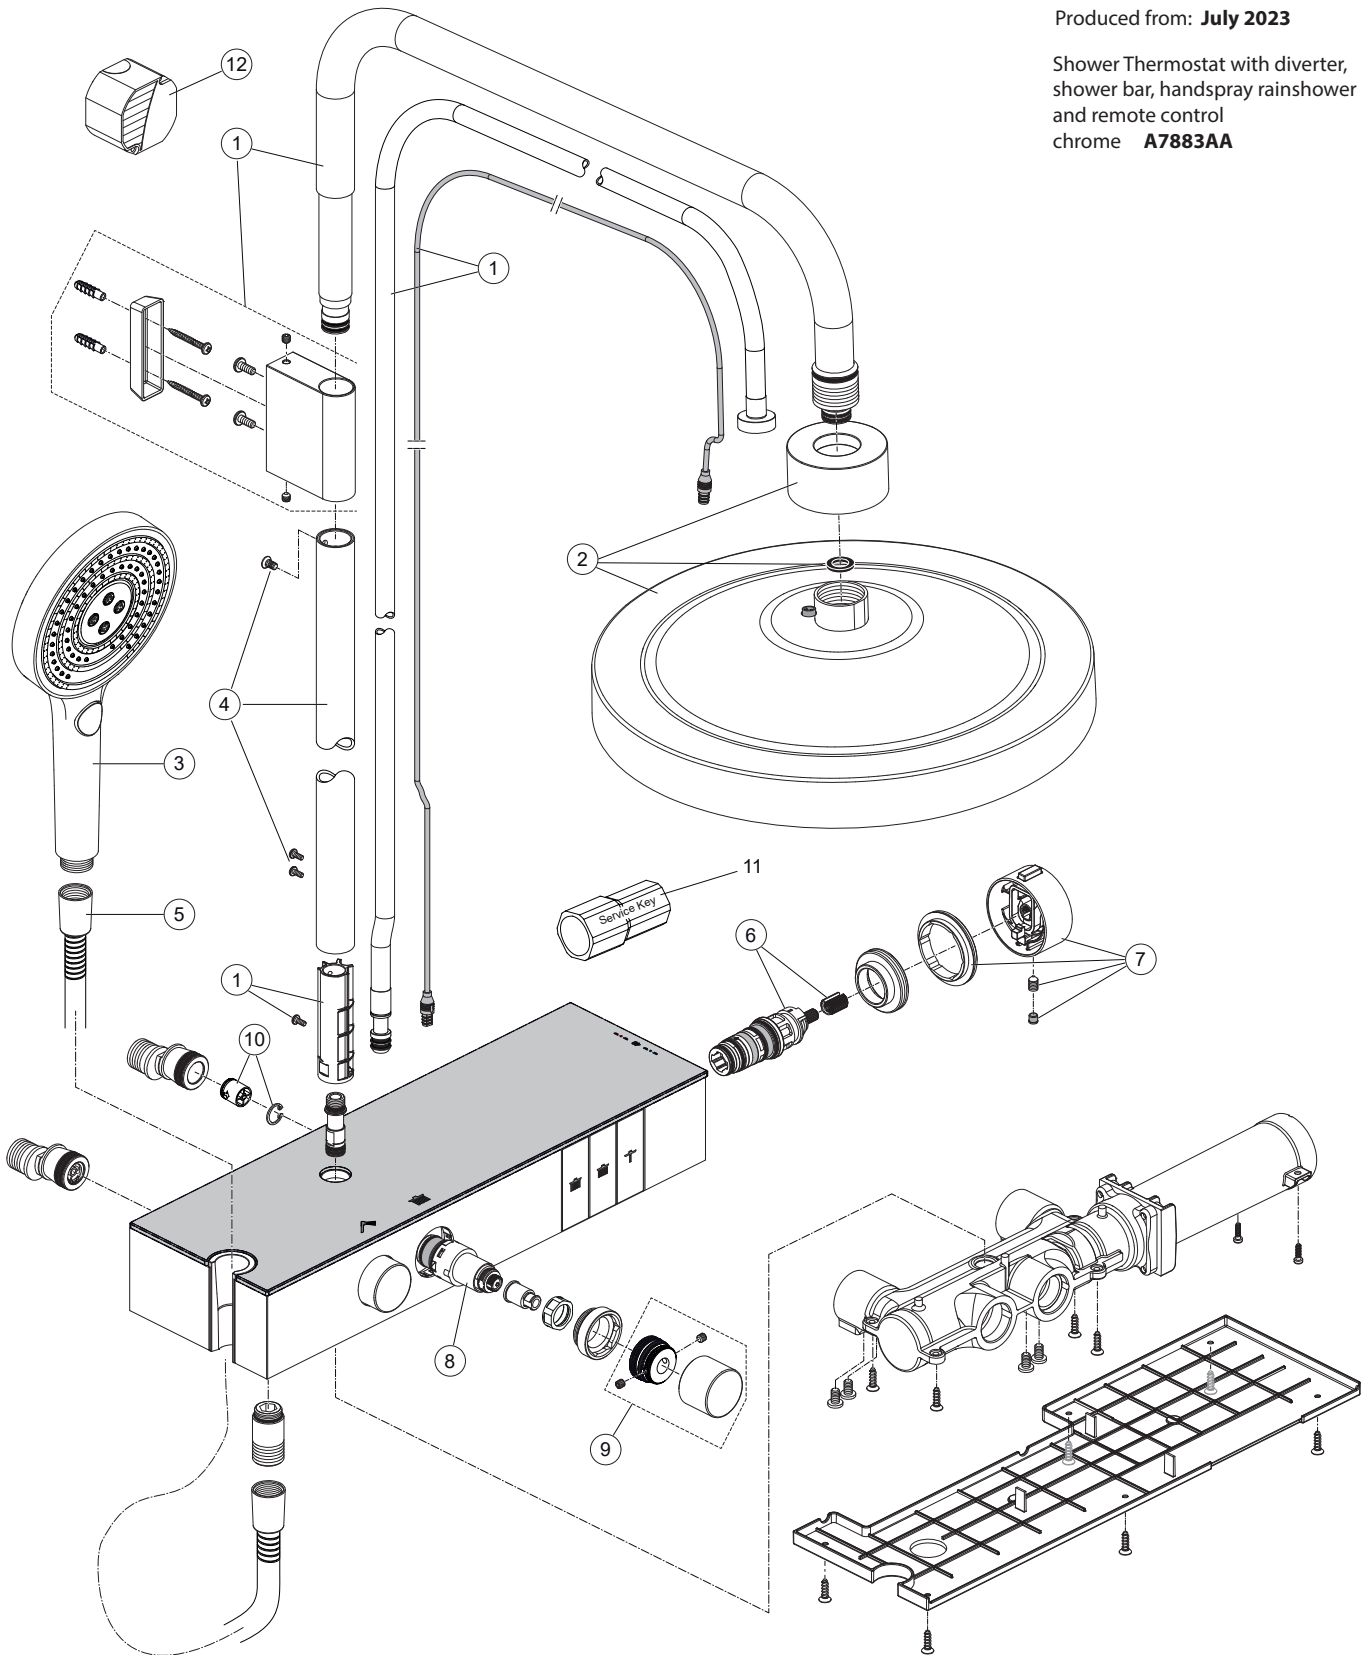

# C-Therm Solos A7883..

Ideal Standard

Produced from: July 2023

Shower Thermostat with diverter, shower bar, handspray rainshower and remote control chrome **A7883AA**

**Replace XX with the appropriate finish code**

Chrome = AA Silver Storm = GN Gold = A2 Magnetic Grey = A5 Silk Black = XG

**Example spare part order:**

**A 861 698 AA** in Chrome

Pos.	Description	Part-Number	Qty.	Pos.	Description	Part-Number	Qty.
1	Pipe bend with cable + holder	<b>A 861 698 XX</b>	1 Set	8	Push valve + Key	<b>A 861 779 NU</b>	1 pcs
2	Headshower 3Func. Ø330 mm	<b>A 861 735 XX</b>	1 pcs	9	Handle Vol. cpl.	<b>A 861 694 XX</b>	1 Set
3	Handspray 3Func. Ø130	<b>A 7896 XX</b>	1 pcs	10	Non-return valve	<b>A 861 372 NU</b>	1 Set
4	Shower bar	<b>A 861 833 XX</b>	1 Set	11	Service Key included in Pos.6 and 8		
5	Shower hose 1750 mm	<b>BE 175 XX</b>	1 pcs	12	AC-Adapter 24V DC / 0,7A	<b>A 861 817 NU</b>	1 pcs
6	Thermostatic Cartridge + Key	<b>A 861 778 NU</b>	1 pcs				
7	Handle Temp. cpl.	<b>A 861 693 XX</b>	1 Set				