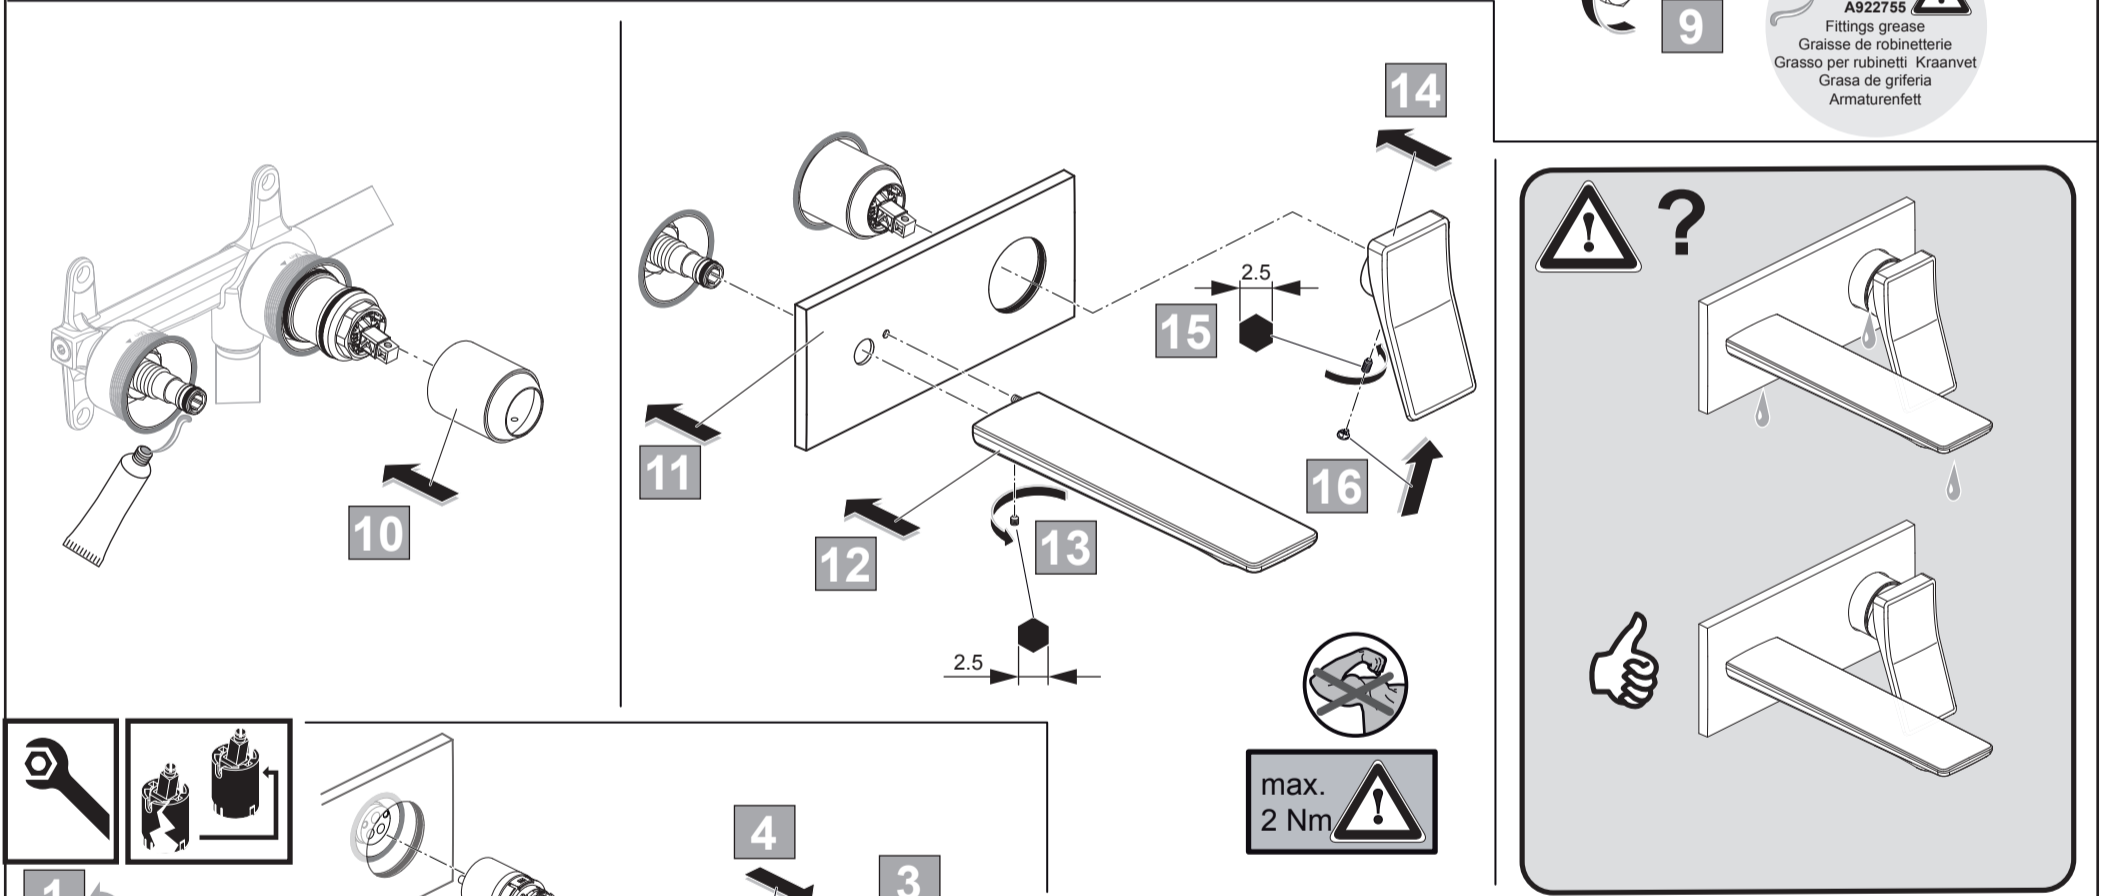

Ideal Standard

CONCA

A 7371 .. A7372 ..

0820 / A 868 619

A 7372 ..

A 7371 ..

Ideal Standard International NV  
 Corporate Village - Gent Building  
 Da Vincilaan 2  
 1935 Zaventem  
 Belgium

www.idealstandardinternational.com