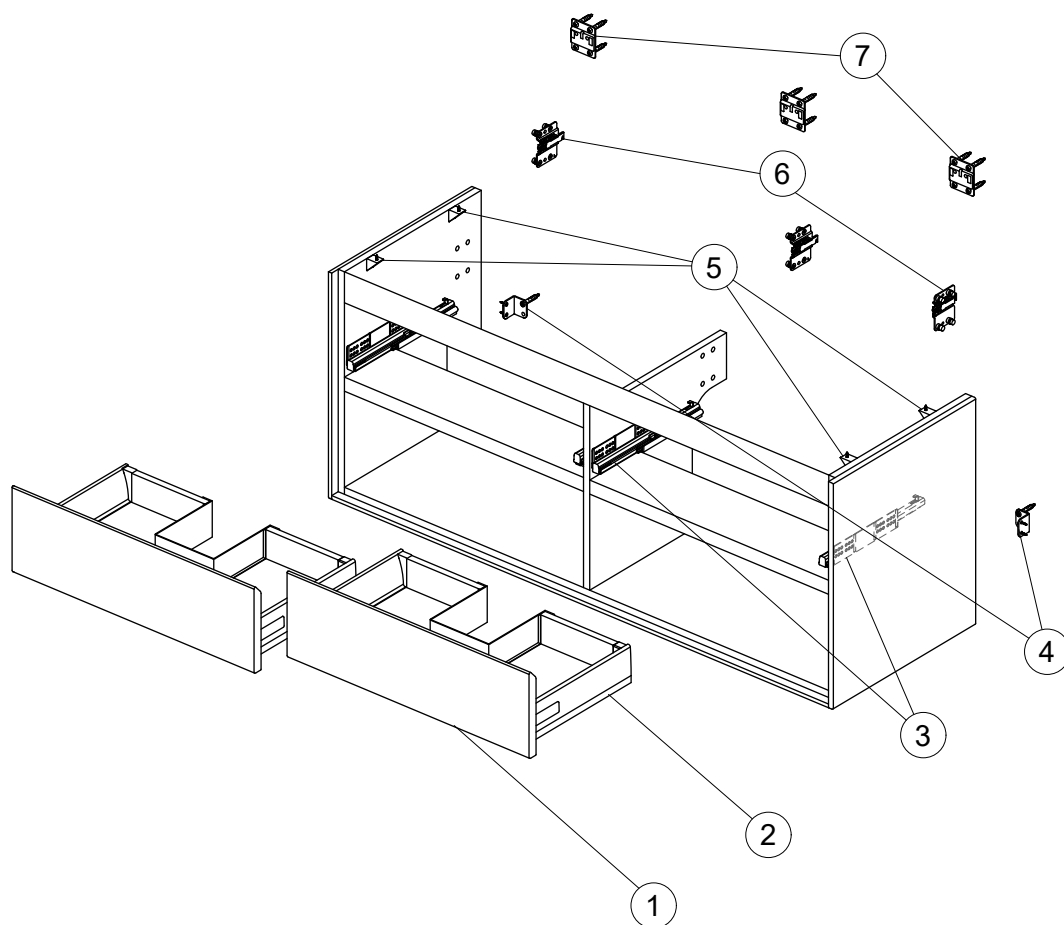

Item	Description	Colour/Finish		Code No.	Quantity
		Outside Finish	Accent Finish		
1	Drawer front panel OS 130	B2 - Glossy White KN - Glossy White EQ - Glossy Light Grey PS - Wood Light Grey UK - Wood Light Brown VY - Matt Dark Brown	Matt White Matt Light Grey Matt White Matt White Matt Light Brown Matt White	EF675B2 EF675B2 EF675EQ EF675PS EF675UK EF675VY	1
2	Upper drawer structure 130 Matt White			EF66967	1
3	Runner 300 KIT			RV07467	Pair
4	Safety KIT (Brackets, screws, plugs)			TV38767	12
5	TOP brackets KIT (Brackets & screws)			TV38367	12
6	Hanging brackets KIT 1			RV08267	Pair
7	Wall fixation KIT 1			RV08167	12

Item	Description	Colour/Finish		Code No.	Quantity
		Outside Finish	Accent Finish		
1	Drawer front panel OS 130	B2 - Glossy White KN - Glossy White EQ - Glossy Light Gray PS - Wood Light Gray UK - Wood Light Brown VY - Matt Dark Brown	Matt White Matt Light Gray Matt White Matt White Matt Light Brown Matt White	EF569B2 EF569B2 EF569EQ EF569PS EF569UK EF569VY	1
2	Upper drawer structure 130 Matt White			EF56367	1
3	Runner 300 KIT			EF53867	Pair
4	Safety KIT (Brackets, screws, plugs)			EF53967	10
5	TOP brackets KIT (Brackets & screws)			EF54067	17
6	Hanging brackets KIT BU			EF54167	Pair
7	Wall fixation KIT BU			EF54267	18