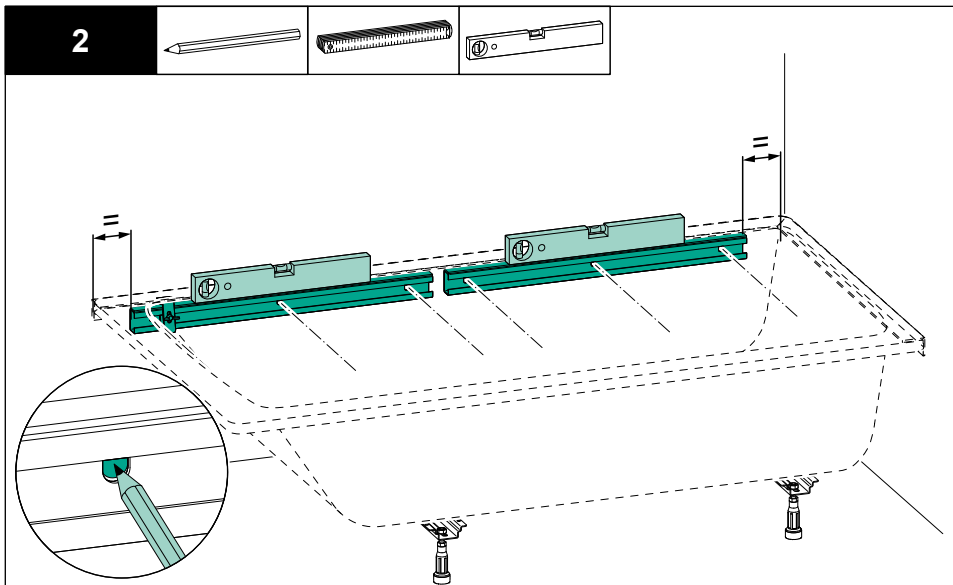

You can find this information in other languages at:

www.mepa.de/hinweise

Wannenleisten / support rails

Lieferumfang / Scope of delivery

2

3

6

SW 13