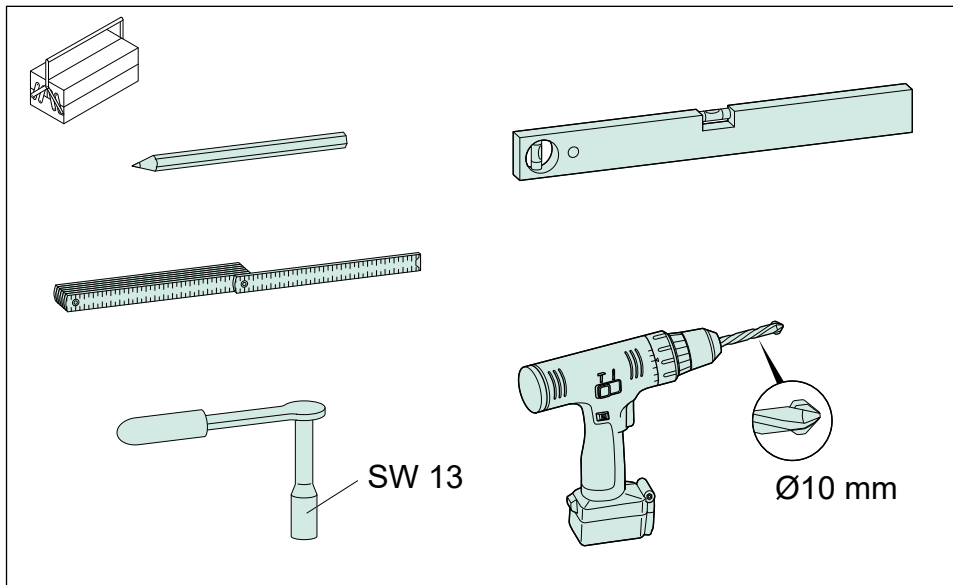

You can find this information in other languages at:

www.mepa.de/hinweise

Wannenleisten / support rails

Lieferumfang / Scope of delivery

2

3

6

SW 13