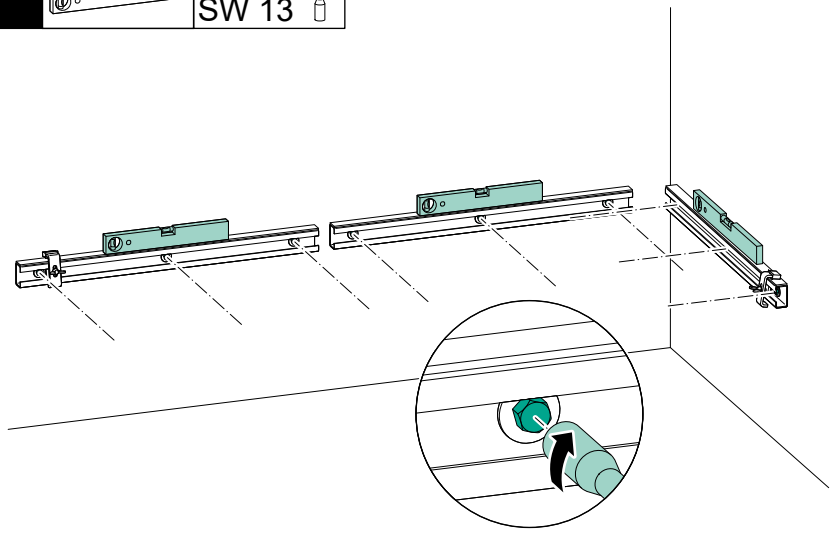

You can find this information in other languages at:

www.mepa.de/hinweise

Wannenleisten / support rails

Lieferumfang / Scope of delivery

2

3

6

SW 13