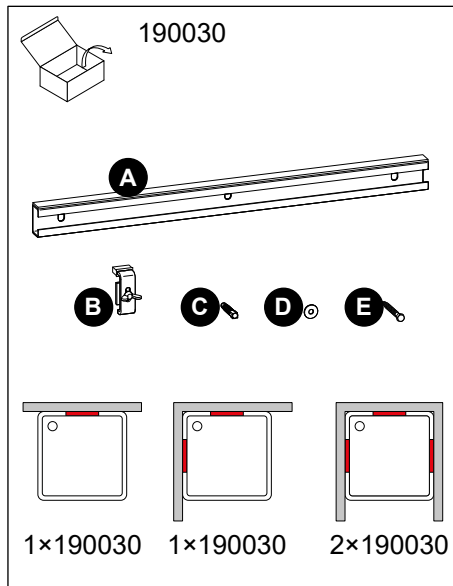

You can find this information in other languages at:

www.mepa.de/hinweise

Wannenleisten / support rails

Lieferumfang / Scope of delivery

2

3

6

SW 13