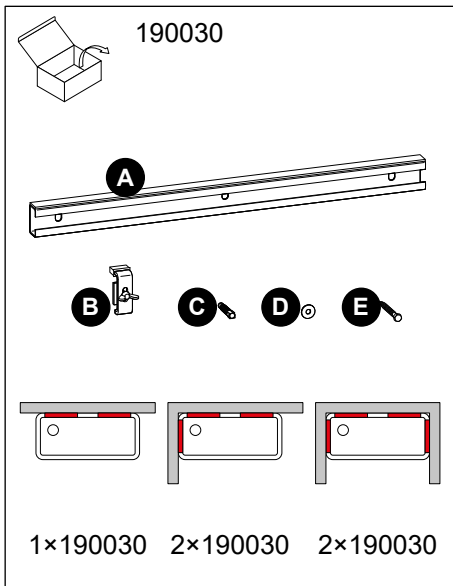

You can find this information in other languages at:

www.mepa.de/hinweise

Wannenleisten / support rails

Lieferumfang / Scope of delivery

2

3

6

SW 13