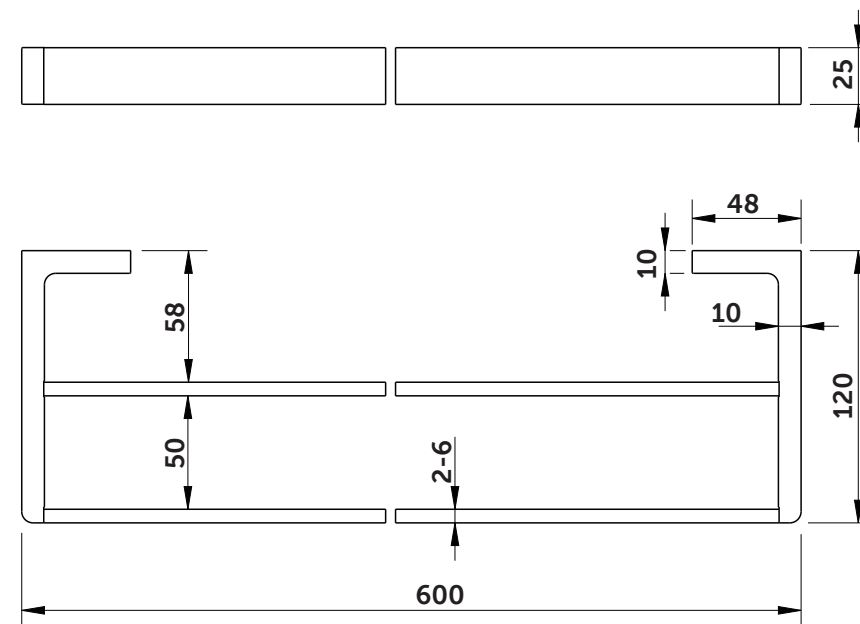

Ideal Standard

CONCA

T4500**

Position
1=EW11167

Ideal Standard International NV
Corporate Village - Gent Building
Da Vincilaan 2
1935 Zaventem
Belgium

www.idealstandardinternational.com