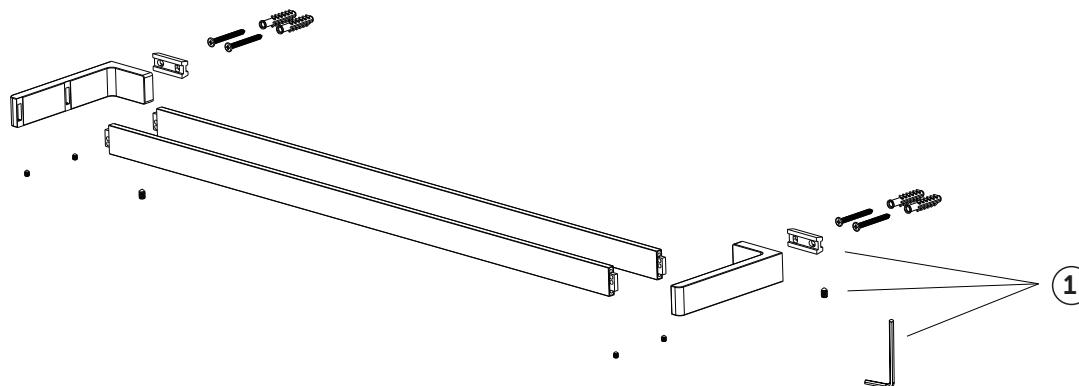

Ideal Standard

CONCA

T4500**

Position
1=EW11167

Ideal Standard International NV
Corporate Village - Gent Building
Da Vincilaan 2
1935 Zaventem
Belgium

www.idealstandardinternational.com