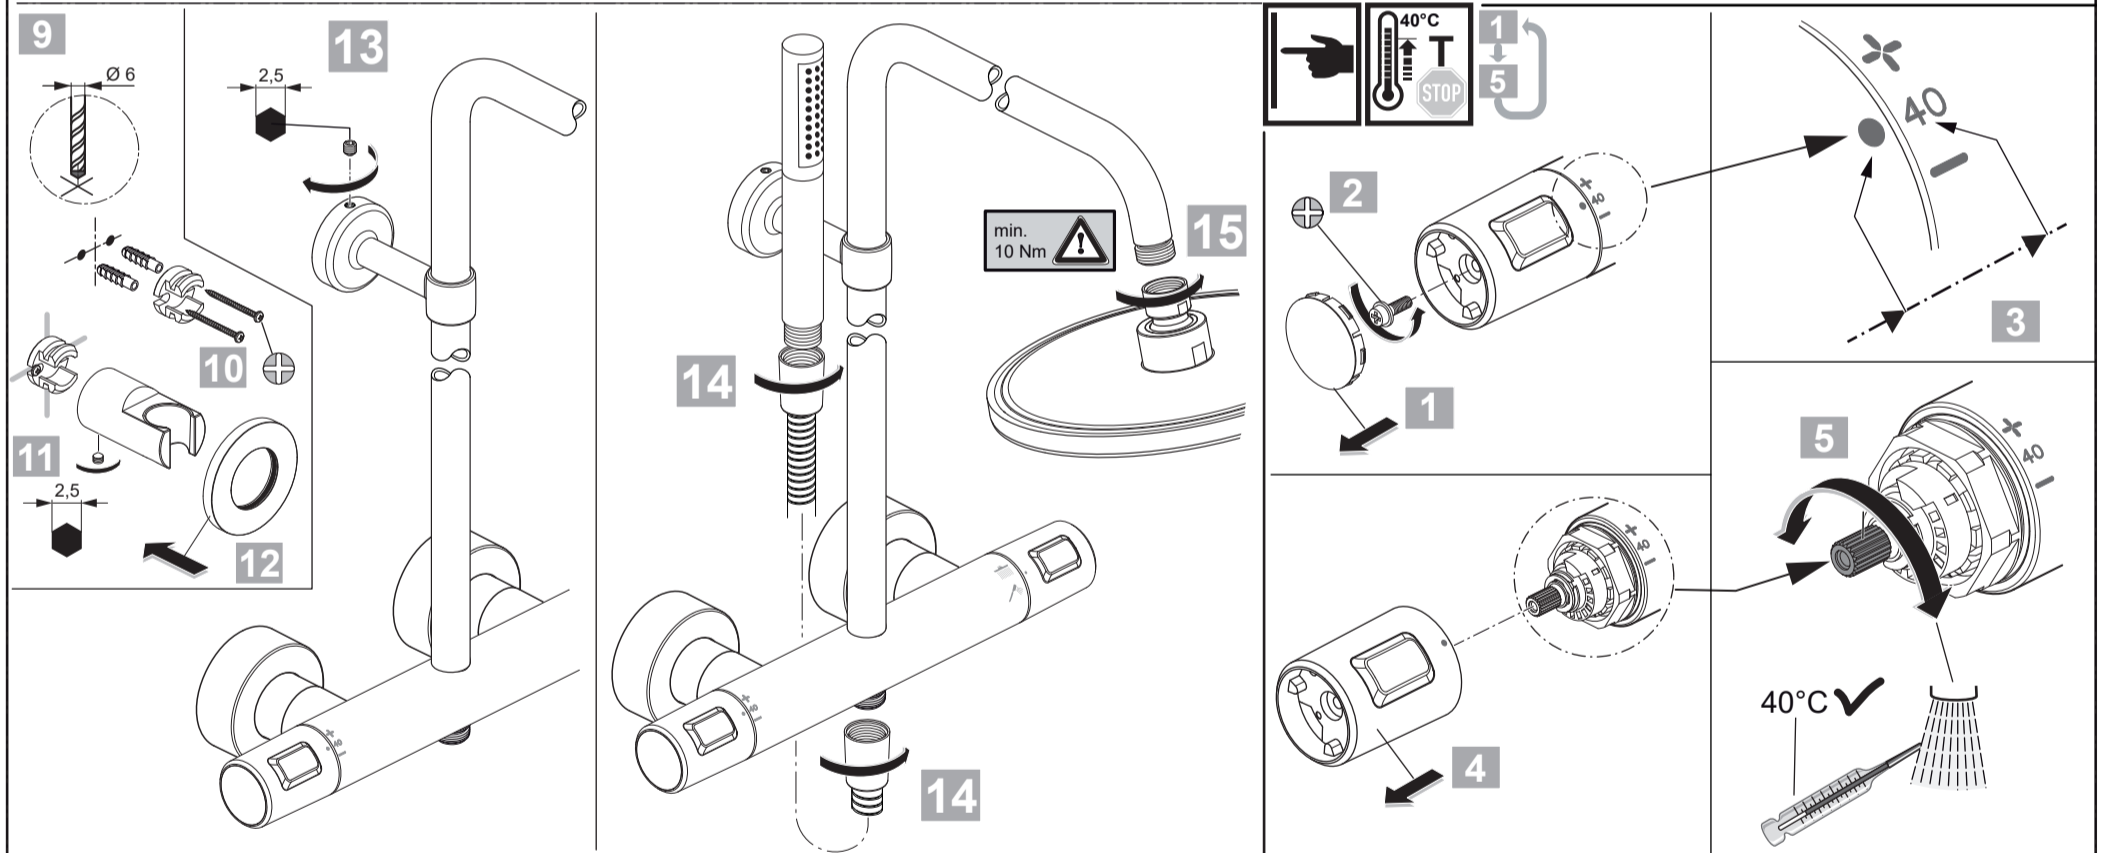

15	A 861 379 XG	150 mm
	A 861 380 XG	300 mm
16	A 861 508 XG	

  
**Ideal Standard**

**CERATHERM T25**  
**BC 748 XG**

0124 / A 868 966R1  
 Made in Germany

Ideal Standard International NV  
 Corporate Village – Gent Building  
 Da Vincilaan 2  
 1935 Zaventem  
 Belgium  
<https://www.idealstandard.com>