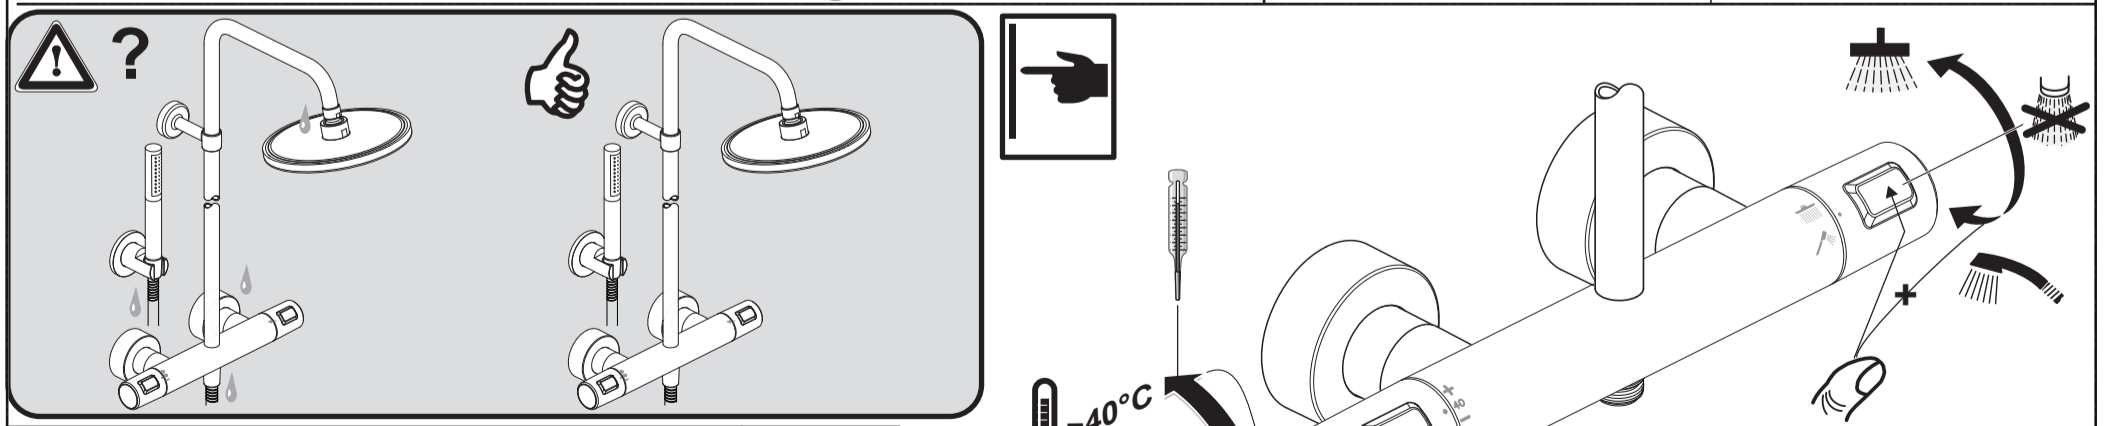

15	A 861 379 XG	150 mm
	A 861 380 XG	300 mm
16	A 861 508 XG	

  
**Ideal Standard**

**CERATHERM T25**  
**BC 748 XG**

0124 / A 868 966R1  
 Made in Germany

Ideal Standard International NV  
 Corporate Village – Gent Building  
 Da Vincilaan 2  
 1935 Zaventem  
 Belgium  
<https://www.idealstandard.com>