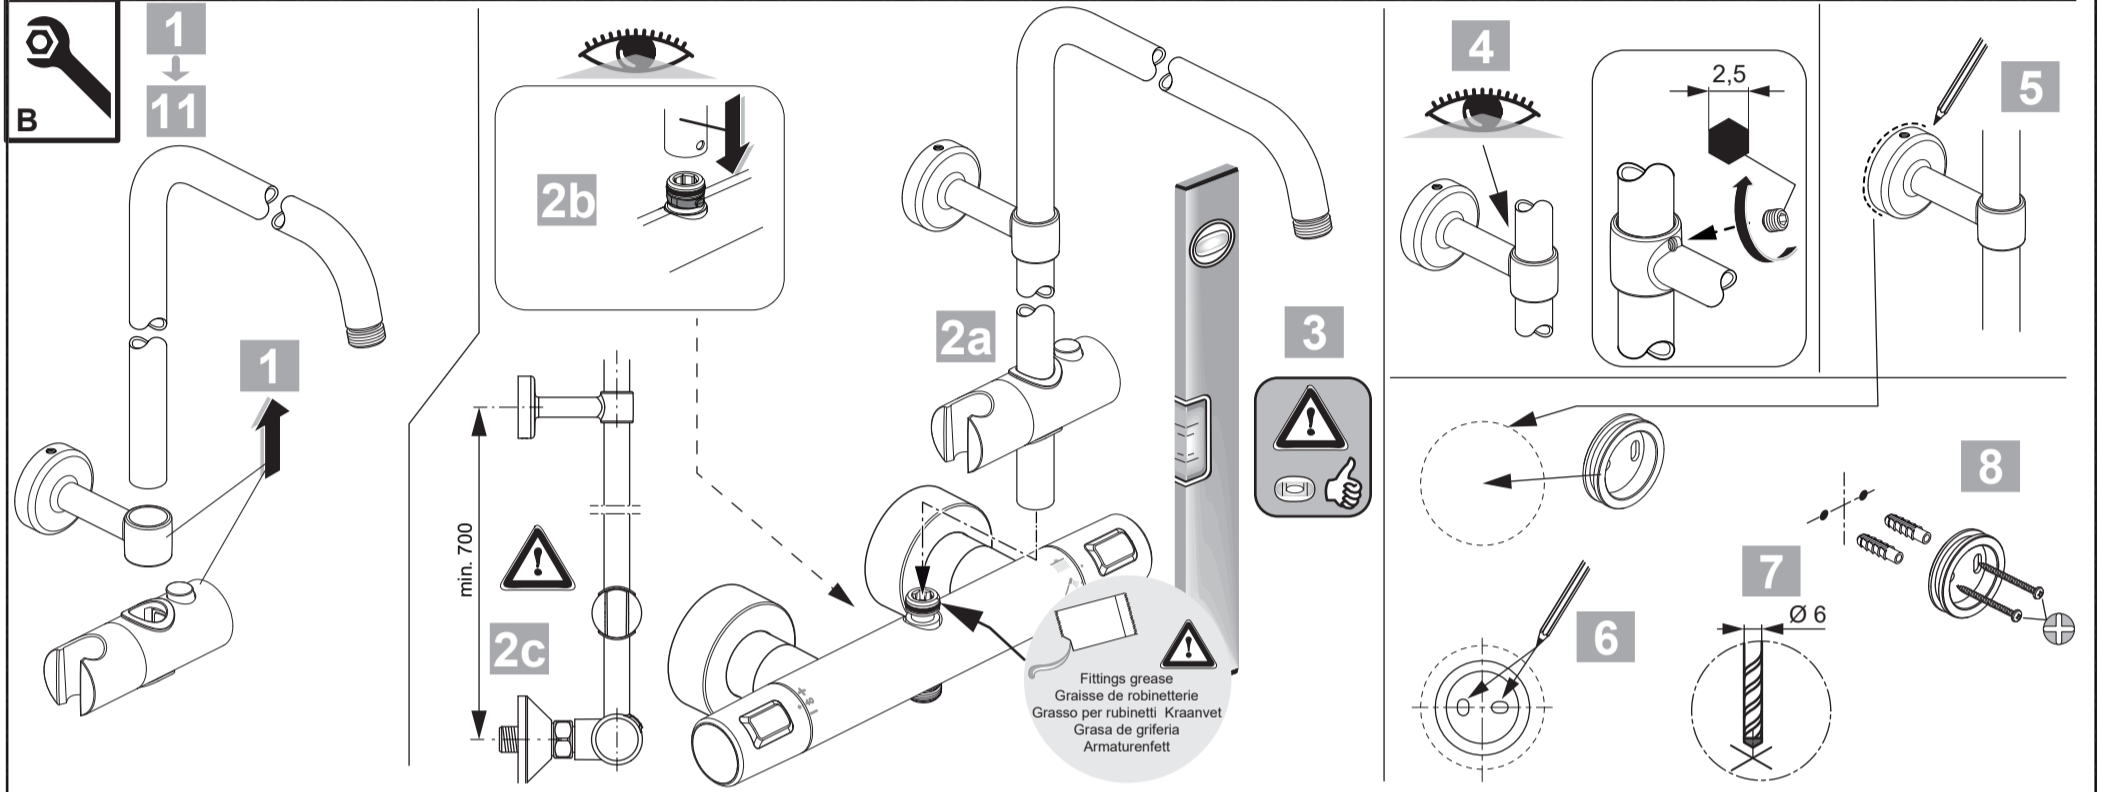

15	A 861 379 XG	150 mm
	A 861 380 XG	300 mm
16	A 861 508 XG	

  
**Ideal Standard**

**CERATHERM T25**  
**BC 748 XG**

0124 / A 868 966R1  
 Made in Germany

Ideal Standard International NV  
 Corporate Village – Gent Building  
 Da Vincilaan 2  
 1935 Zaventem  
 Belgium  
<https://www.idealstandard.com>