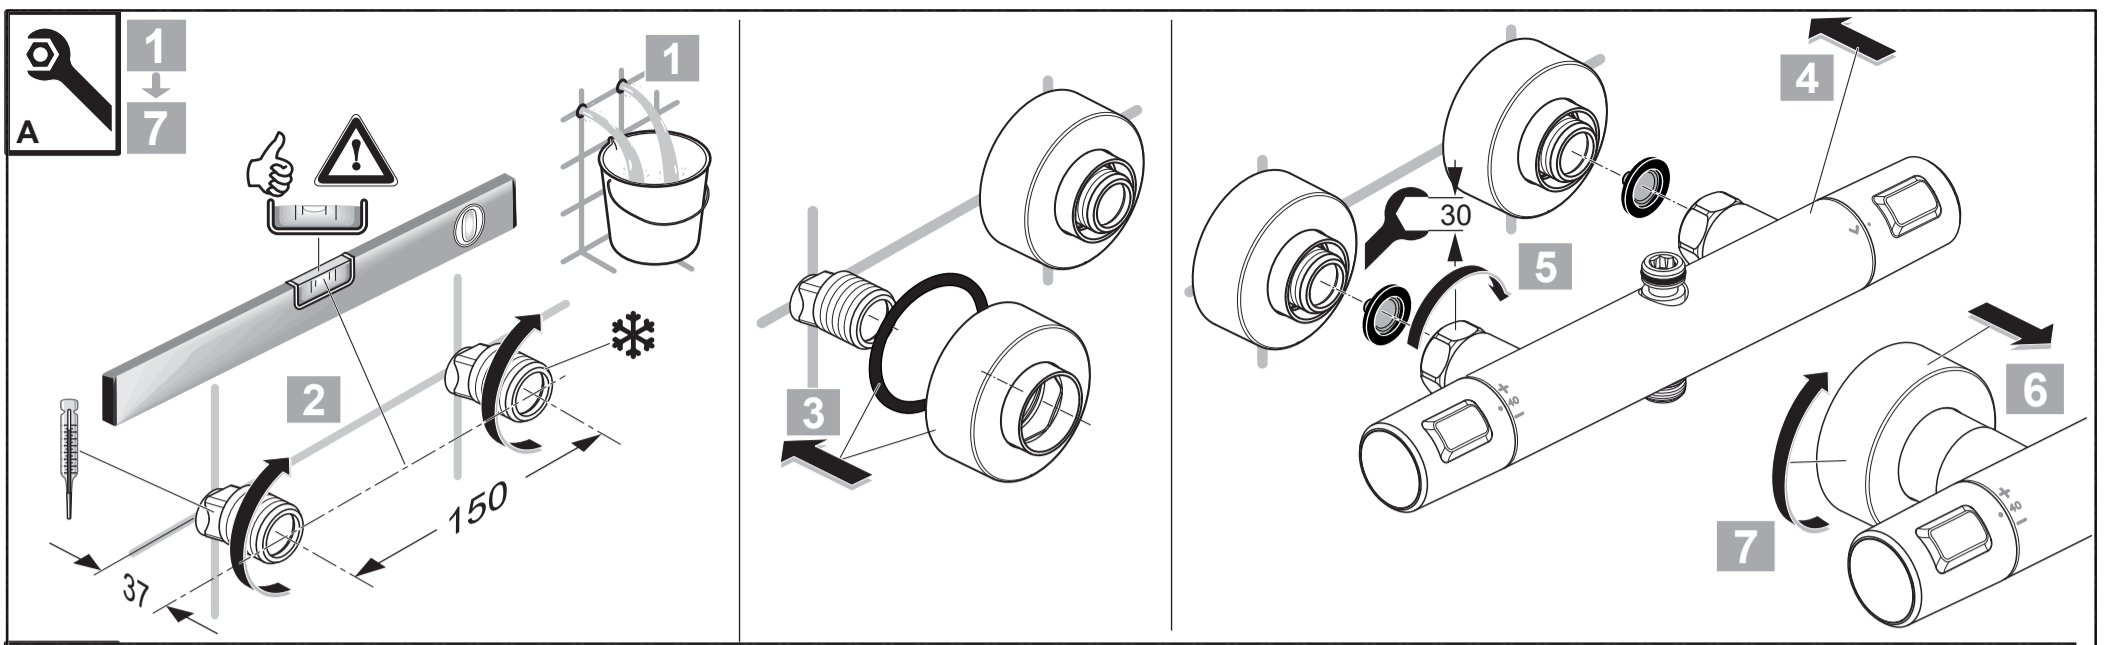

15	A 861 379 XG	150 mm
	A 861 380 XG	300 mm
16	A 861 508 XG	

  
**Ideal Standard**

**CERATHERM T25**  
**BC 748 XG**

0124 / A 868 966R1  
 Made in Germany

Ideal Standard International NV  
 Corporate Village – Gent Building  
 Da Vincilaan 2  
 1935 Zaventem  
 Belgium  
<https://www.idealstandard.com>