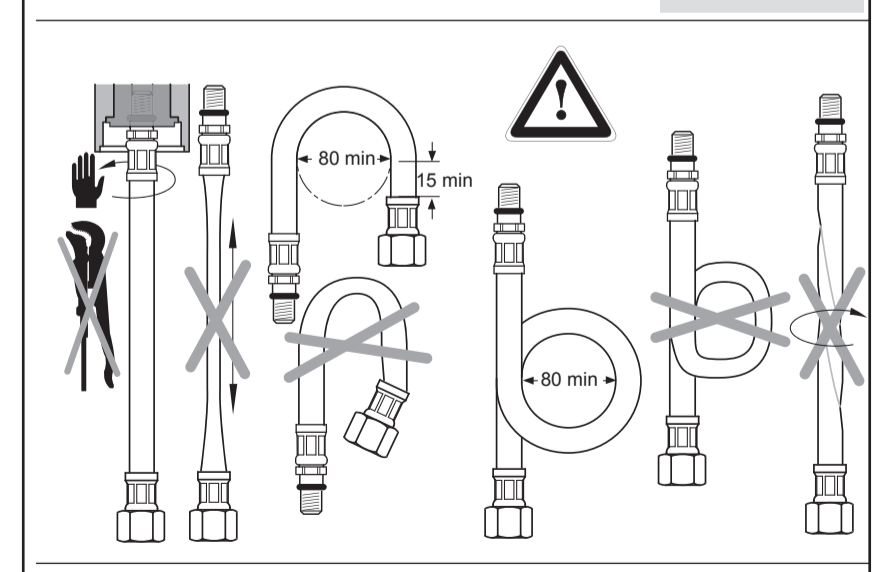

Ideal Standard

Joy

BC 783 ..

1120 / A 868 631

Ideal Standard International NV  
 Corporate Village - Gent Building  
 Da Vincilaan 2  
 1935 Zaventem  
 Belgium

www.idealstandardinternational.com

	<b>P</b> bar				<b>Q</b> (3 bar)
	<b>T</b> °C				<b>l/min</b> 5