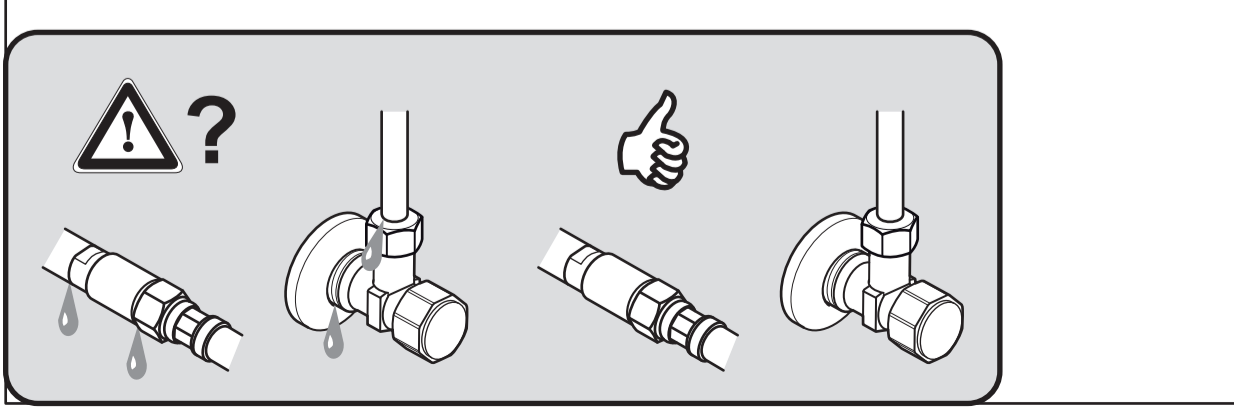

Ideal Standard

Joy

BC 783 ..

1120 / A 868 631

Ideal Standard International NV  
 Corporate Village - Gent Building  
 Da Vincilaan 2  
 1935 Zaventem  
 Belgium

www.idealstandardinternational.com

	<b>P</b> bar				<b>Q</b> (3 bar)
	<b>T</b> °C				<b>l/min</b> 5