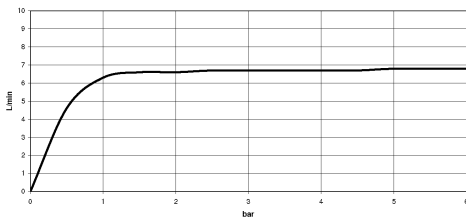

27 805 625

mm [inches]

Durchflussdiagramm

Codes & Standards

DIN 4109

ISO 3822

Scottish Water
Byelaws

UK Water Supply
Regulations