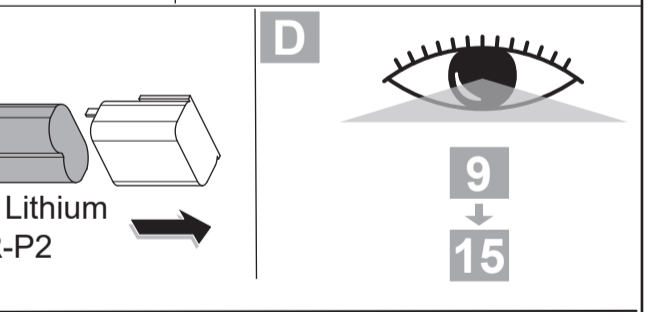

CeraPlus
A 6155 ..

0724 / A 868 923 R1
 Made in Germany

Ideal Standard International NV
 Corporate Village – Gent Building
 Da Vincilaan 2
 1935 Zaventem
 Belgium
<https://www.idealstandard.com>

	P	bar		0,5		MAX. 8		5		Q	(3 bar)
	T	°C		MAX. 80		65		55		l/min	11.5