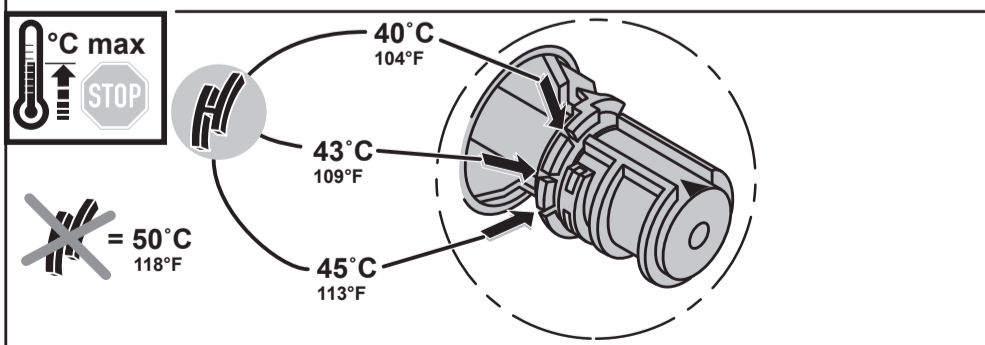

Spare Parts / Ersatzteile / Pièces de recharge / Pezzi di Ricambio / Piezas de requesto /
Parte de reposição / Reserveonderdelen / Reservdelar / Reservedeler / Varaosat /
Vraosat / Varahlutir / Ανταλλακτικά / Yedek Parçalar / Náhradní díly / Náhradné diely /
Nadomestni deli / Резервни части / Запчасти / Części Zapasowe / Piese de schimb /
Rendelhető alkatrészek / Запасні частини / Reservni delovi / Резервни делови /
Резервни делови / Atsarginių dalių / Tellitavad varuosad / Rezervju daļi

Pos.	Part No.	8	A 962 229NU	16	A 960 704 NU 20mm
1	A 960 890 NU	9	F 960 903 NU		A 962 476 NU 40mm
2	F 961 052 NU	10	F 961 038 NU	17	F 961 057 AA
3	F 961 050 NU	11	A 960 161 NU		
4	F 961 051 AA	12	F 961 054 NU		
5	A 963 427 NU	13	A 861 704 NU		
6	A 963 146 NU	14	F 961 073 AA		
7	F 961 049 NU	15	A 860 907 AA