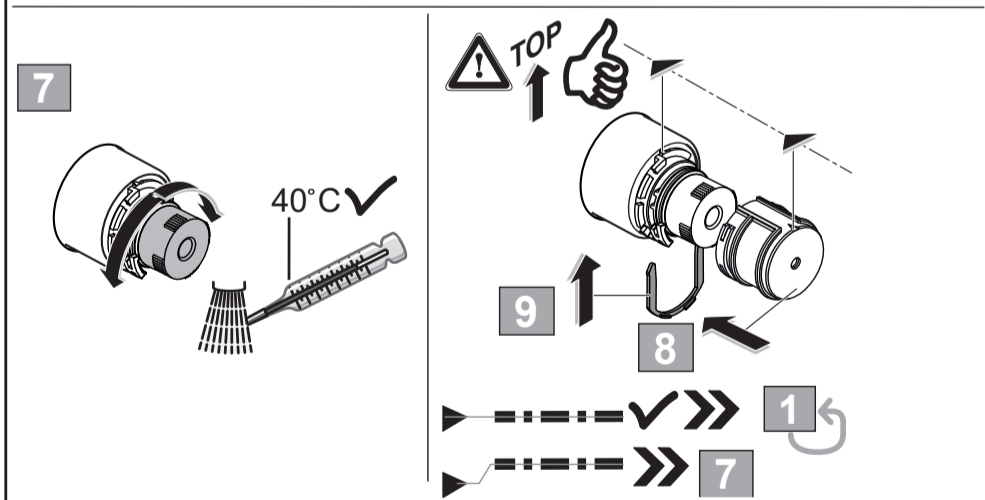

Spare Parts / Ersatzteile / Pièces de recharge / Pezzi di Ricambio / Piezas de requesto /
Parte de reposição / Reserveonderdelen / Reservdelar / Reservedeler / Varaosat /
Vraosat / Varahlutir / Ανταλλακτικά / Yedek Parçalar / Náhradní díly / Náhradné diely /
Nadomestni deli / Резервни части / Запчасти / Części Zapasowe / Piese de schimb /
Rendelhető alkatrészek / Запасні частини / Reservni delovi / Резервни делови /
Резервни делови / Atsarginių dalių / Tellitavad varuosad / Rezervju daļi

Pos.	Part No.	8	A 962 229NU	16	A 960 704 NU 20mm
1	A 960 890 NU	9	F 960 903 NU		A 962 476 NU 40mm
2	F 961 052 NU	10	F 961 038 NU	17	F 961 057 AA
3	F 961 050 NU	11	A 960 161 NU		
4	F 961 051 AA	12	F 961 054 NU		
5	A 963 427 NU	13	A 861 704 NU		
6	A 963 146 NU	14	F 961 073 AA		
7	F 961 049 NU	15	A 860 907 AA