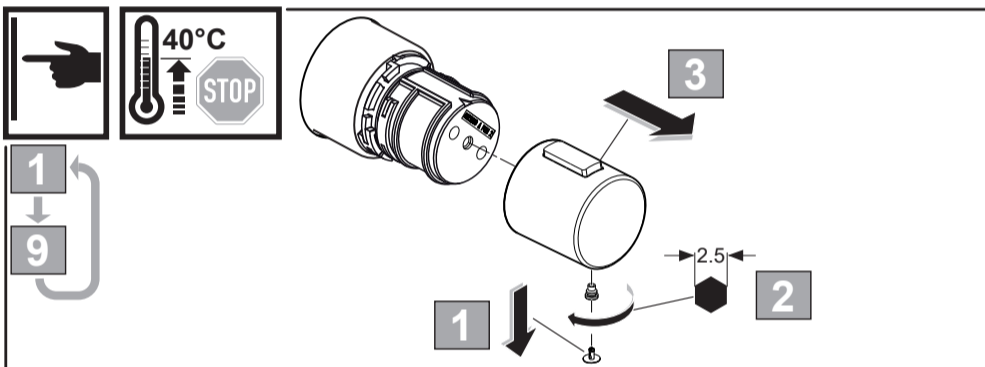

Spare Parts / Ersatzteile / Pièces de recharge / Pezzi di Ricambio / Piezas de requesto /
Parte de reposição / Reserveonderdelen / Reservdelar / Reservedeler / Varaosat /
Vraosat / Varahlutir / Ανταλλακτικά / Yedek Parçalar / Náhradní díly / Náhradné diely /
Nadomestni deli / Резервни части / Запчасти / Części Zapasowe / Piese de schimb /
Rendelhető alkatrészek / Запасні частини / Reservni delovi / Резервни делови /
Резервни делови / Atsarginių dalių / Tellitavad varuosad / Rezervju daļi

Pos.	Part No.	8	A 962 229NU	16	A 960 704 NU 20mm
1	A 960 890 NU	9	F 960 903 NU		A 962 476 NU 40mm
2	F 961 052 NU	10	F 961 038 NU	17	F 961 057 AA
3	F 961 050 NU	11	A 960 161 NU		
4	F 961 051 AA	12	F 961 054 NU		
5	A 963 427 NU	13	A 861 704 NU		
6	A 963 146 NU	14	F 961 073 AA		
7	F 961 049 NU	15	A 860 907 AA