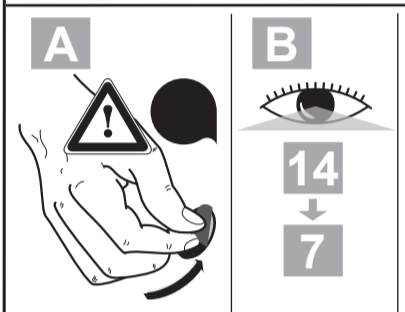

CeraPlus
A 6155 ..

0724 / A 868 923 R1
 Made in Germany

Ideal Standard International NV
 Corporate Village – Gent Building
 Da Vincilaan 2
 1935 Zaventem
 Belgium
<https://www.idealstandard.com>

	P	bar		0,5		MAX. 8		5		Q	(3 bar)
	T	°C		MAX. 80		65		55		l/min	11.5