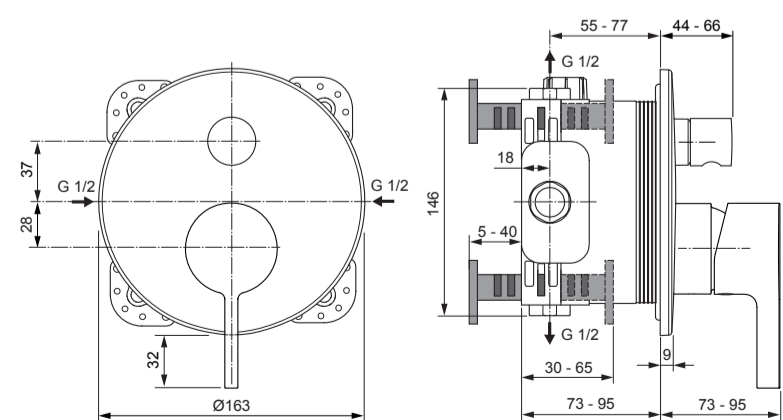

A7383

Ideal Standard International NV
Corporate Village - Gent Building
Da Vincilaan 2
1935 Zaventem
Belgium

www.idealstandardinternational.com