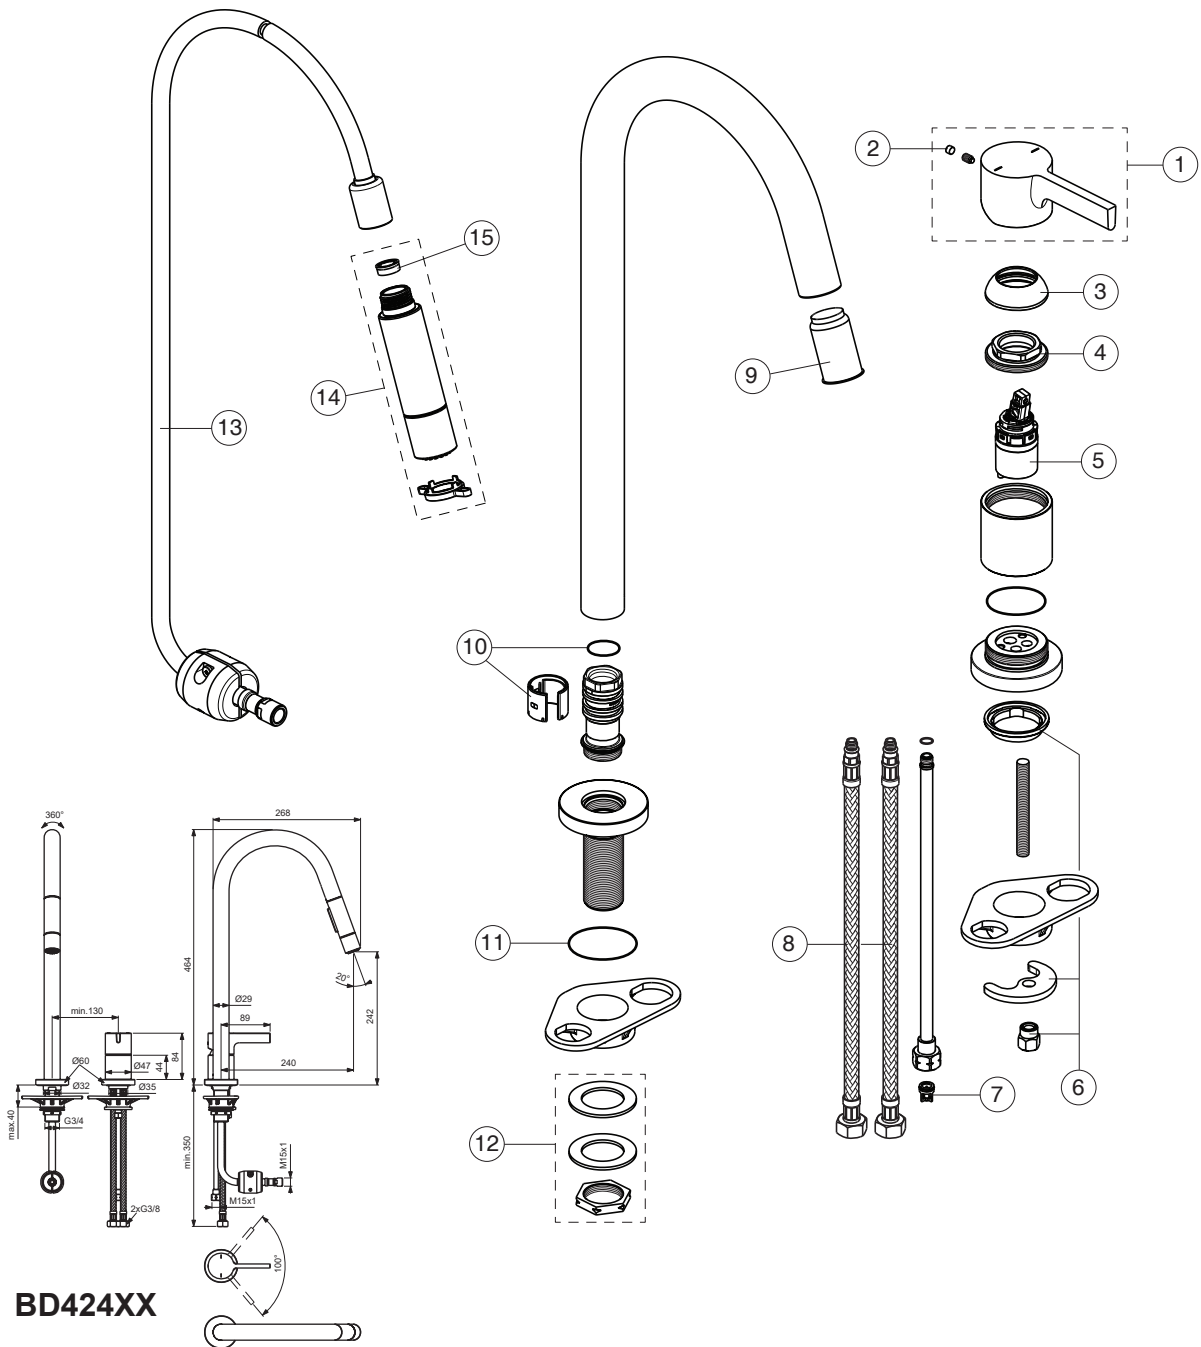

Ideal Standard

Produced from: Feb.2024

GUSTO

BD424XX

For XX=Coverage-Designate:

- AA**=chrome, **GN**=silver storm
- A2**=brushed gold, **J4**=sunset rose
- A5**=magnetic grey

For Instance:

B961827AA for chrome

Pos.	Signify	Spare parts-Nr.	Quantity	Pos.	Signify	Spare parts-Nr.	Quantity
1	Lever	B961827XX	1 Set	15	Flow regulator 8 l/min	B961941NU	1 Pcs.
2	Rubber button	A963751NU	1 Pcs.				
3	Cover cap	B961815XX	1 Pcs.				
4	Screw M41x1.5/M33x1.5	B961814NU	1 Pcs.				
5	Cartridge Ø28mm	A861397NU	1 Set				
6	Connecting set	A964520NU	1 Set				
7	Rv-patrone	A960944NU	1 Pcs.				
8	Fl.hose G3/8, M8x1/L620	B960364NU	1 Pcs.				
9	Plastic insert	A960911NU	1 Pcs.				
10	Sealing set for tub.spout	B961582NU	1 Set				
11	O-Ring Ø48x3	F961021NU	3 Pcs.				
12	Fixation set	A860666NU	1 Set				
13	Plastic hose L1500	B961816AA	1 Pcs.				
14	Pull-down spray 2F	B961818XX	1 Pcs.				

GUSTO

Ideal Standard

Produced from: March 2023

BD424XX

For XX=Coverage-Designate:

AA=chrome,GN=silver storm

A2=brushed gold,J4=sunset rose

A5=magnetic grey

For Instance:

B961827AA for chrome

Pos.	Signify	Spare parts-Nr.	Quantity	Pos.	Signify	Spare parts-Nr.	Quantity
1	Lever	B961827XX	1 Set	15	Flow regulator 8 l/min	B961093NU	1 Pcs.
2	Rubber button	A963751NU	1 Pcs.				
3	Cover cap	B961815XX	1 Pcs.				
4	Screw M41x1.5/M33x1.5	B961814NU	1 Pcs.				
5	Cartridge Ø28mm	A861397NU	1 Set				
6	Connecting set	A964520NU	1 Set				
7	Rv-patrone	A960944NU	1 Pcs.				
8	Fl.hose G3/8,M8x1/L620	B960364NU	1 Pcs.				
9	Plastic insert	A960911NU	1 Pcs.				
10	Sealing set for tub.spout	B961582NU	1 Set				
11	O-Ring Ø48x3	F961021NU	3 Pcs.				
12	Fixation set	A860666NU	1 Set				
13	Plastic hose L1500	B961816AA	1 Pcs.				
14	Pull-down spray 2F	B961818XX	1 Pcs.				