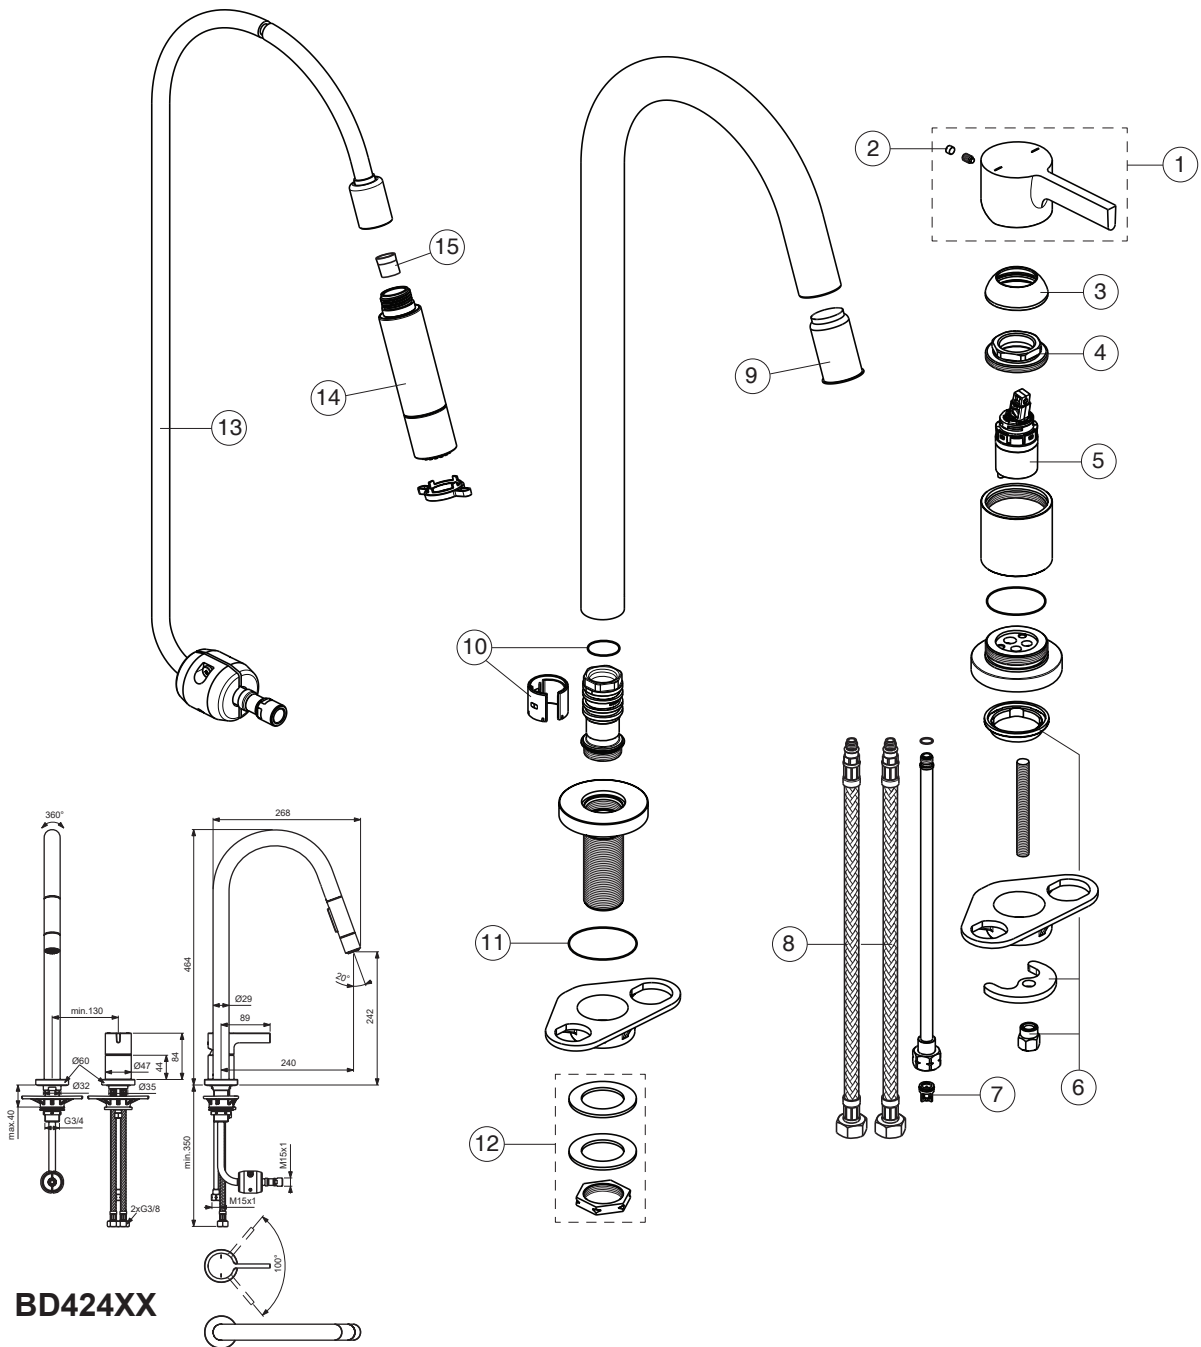

Ideal Standard

Produced from: Feb.2024

GUSTO

BD424XX

For XX=Coverage-Designate:

- AA**=chrome, **GN**=silver storm
- A2**=brushed gold, **J4**=sunset rose
- A5**=magnetic grey

For Instance:

B961827AA for chrome

Pos.	Signify	Spare parts-Nr.	Quantity	Pos.	Signify	Spare parts-Nr.	Quantity
1	Lever	B961827XX	1 Set	15	Flow regulator 8 l/min	B961941NU	1 Pcs.
2	Rubber button	A963751NU	1 Pcs.				
3	Cover cap	B961815XX	1 Pcs.				
4	Screw M41x1.5/M33x1.5	B961814NU	1 Pcs.				
5	Cartridge Ø28mm	A861397NU	1 Set				
6	Connecting set	A964520NU	1 Set				
7	Rv-patrone	A960944NU	1 Pcs.				
8	Fl.hose G3/8, M8x1/L620	B960364NU	1 Pcs.				
9	Plastic insert	A960911NU	1 Pcs.				
10	Sealing set for tub.spout	B961582NU	1 Set				
11	O-Ring Ø48x3	F961021NU	3 Pcs.				
12	Fixation set	A860666NU	1 Set				
13	Plastic hose L1500	B961816AA	1 Pcs.				
14	Pull-down spray 2F	B961818XX	1 Pcs.				

GUSTO

Ideal Standard

Produced from: March 2023

BD424XX

For XX=Coverage-Designate:

AA=chrome,GN=silver storm

A2=brushed gold,J4=sunset rose

A5=magnetic grey

For Instance:

B961827AA for chrome

Pos.	Signify	Spare parts-Nr.	Quantity	Pos.	Signify	Spare parts-Nr.	Quantity
1	Lever	B961827XX	1 Set	15	Flow regulator 8 l/min	B961093NU	1 Pcs.
2	Rubber button	A963751NU	1 Pcs.				
3	Cover cap	B961815XX	1 Pcs.				
4	Screw M41x1.5/M33x1.5	B961814NU	1 Pcs.				
5	Cartridge Ø28mm	A861397NU	1 Set				
6	Connecting set	A964520NU	1 Set				
7	Rv-patrone	A960944NU	1 Pcs.				
8	Fl.hose G3/8,M8x1/L620	B960364NU	1 Pcs.				
9	Plastic insert	A960911NU	1 Pcs.				
10	Sealing set for tub.spout	B961582NU	1 Set				
11	O-Ring Ø48x3	F961021NU	3 Pcs.				
12	Fixation set	A860666NU	1 Set				
13	Plastic hose L1500	B961816AA	1 Pcs.				
14	Pull-down spray 2F	B961818XX	1 Pcs.				