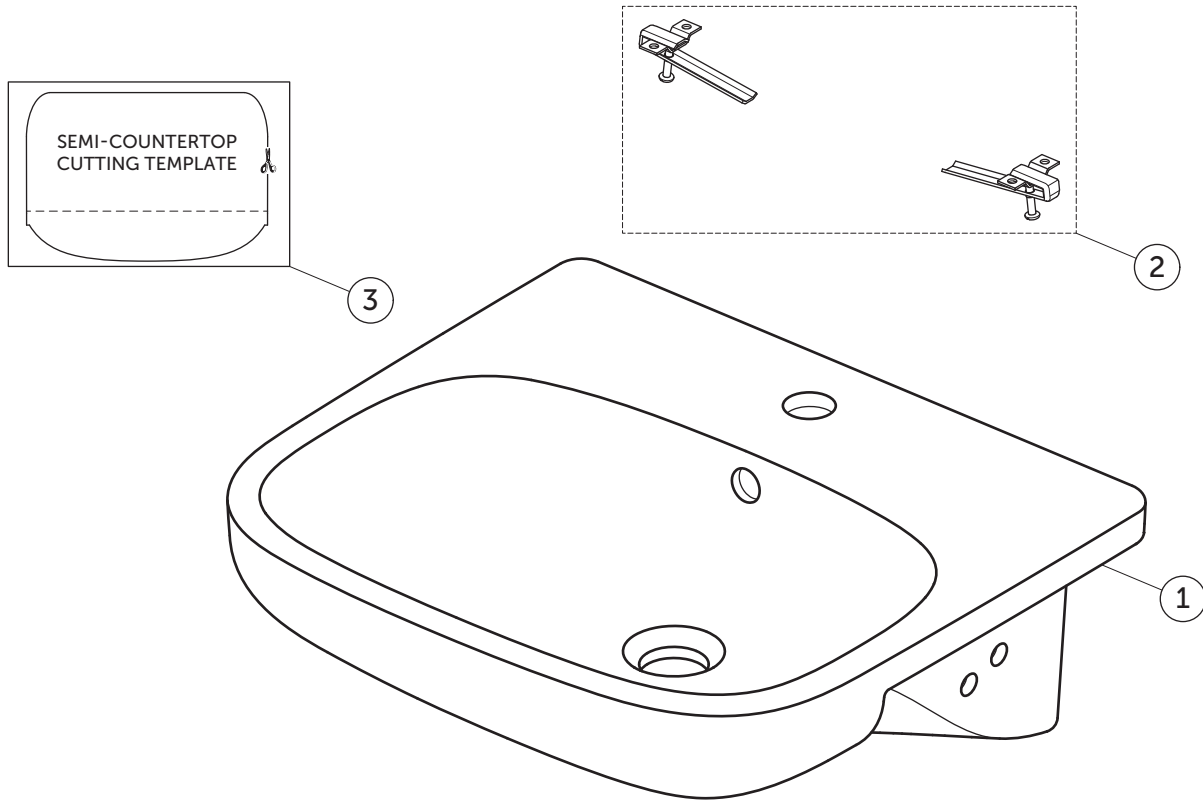

SPARE PARTS

Semi Countertop Basin
50cm; 1TH; OF

T451701

I.LIFE A

Item	Description	Spare Code
1	S/CTP BSN 50 WHT	
2	SEMI-CTOP BRACKET	E209167
3	CUTTING TEMPLATE	WW19000267

Ideal Standard International NV
Corporate Village – Gent Building
Da Vincilaan 2
B1935 – Zaventem
Belgium