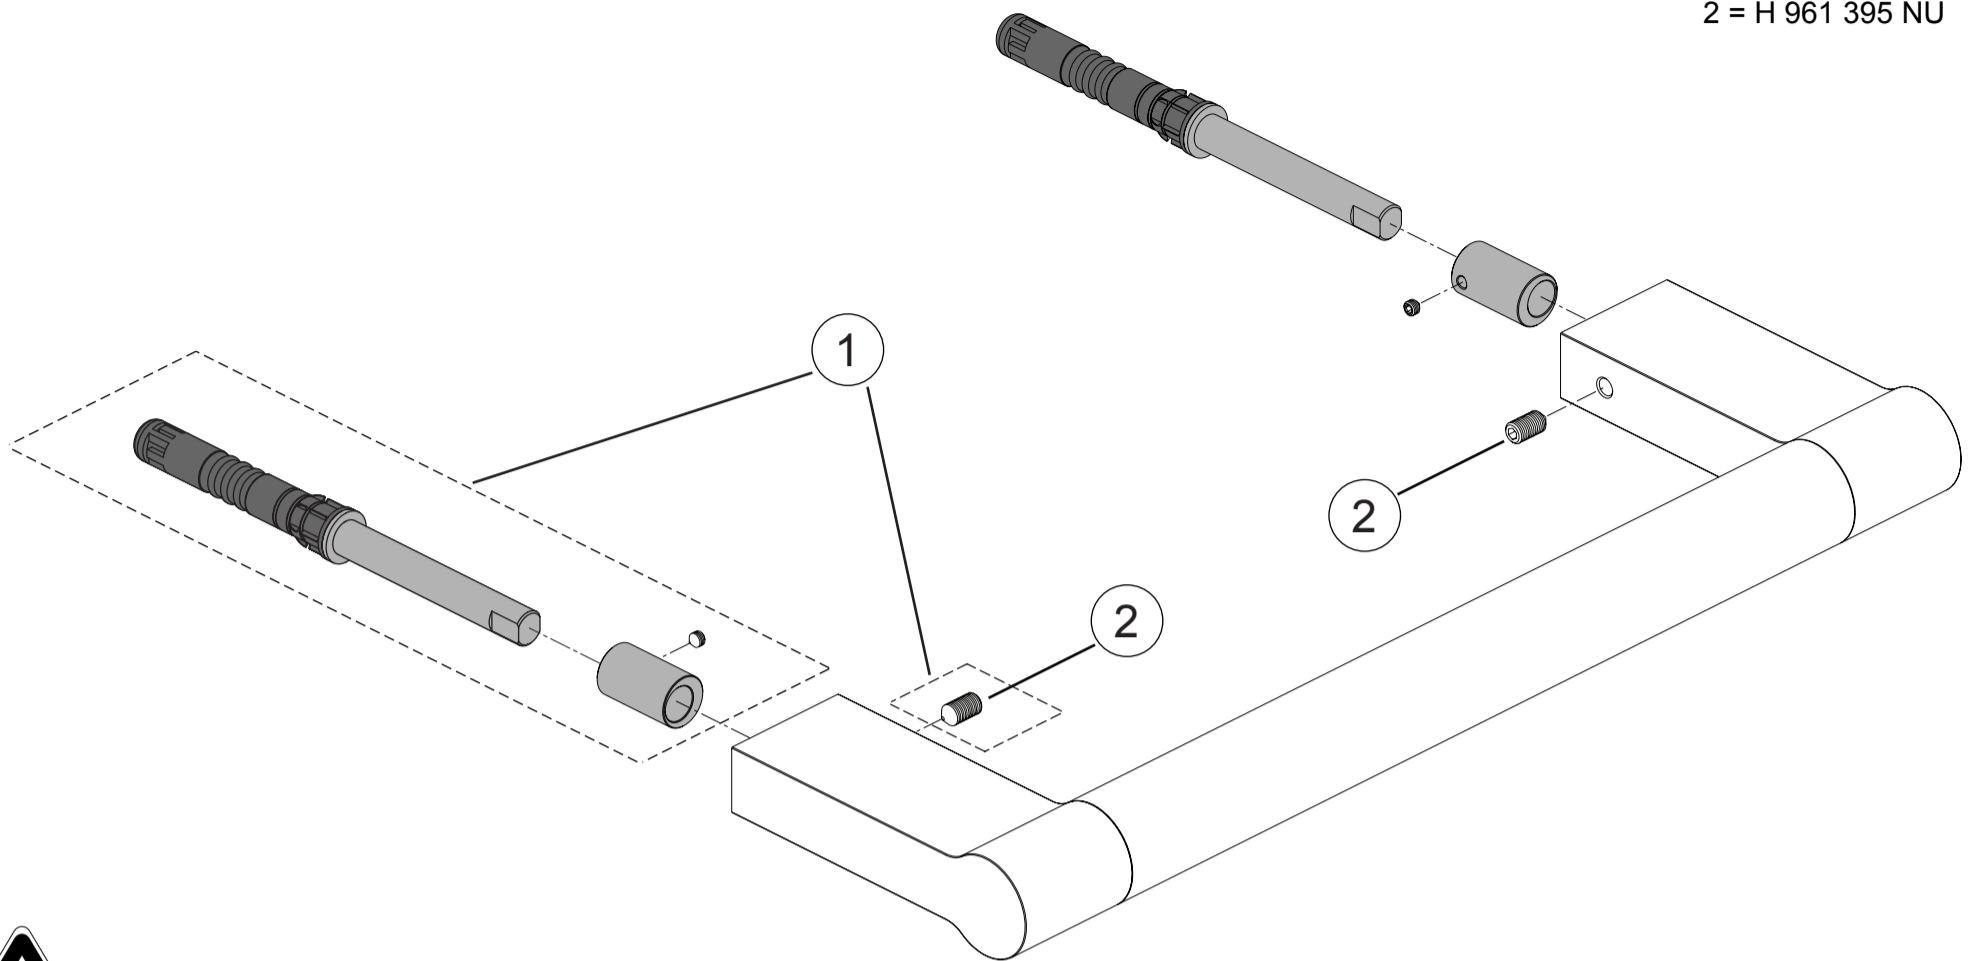

XX = AA

Position

1 = H 961 976 NU

2 = H 961 395 NU

CAUTION:

Mounting kit for fixing to the wall provided with this product for applications on solid structures (example: brick or concrete walls).

For brittle walls like plasterboard, must be mounted a solid structure behind, such as those sold by the company MEPA™.

See on www.mepa.de

CONNECT
A 9159 ..

1011 / H 965 790
 (+ A 865 612)
 Made by JADO in E.U.

Ideal Standard International BVBA
 Chaussée de Wavre, 1789 - box 15
 1160 Bruxelles
 Belgium

www.idealstandardinternational.com