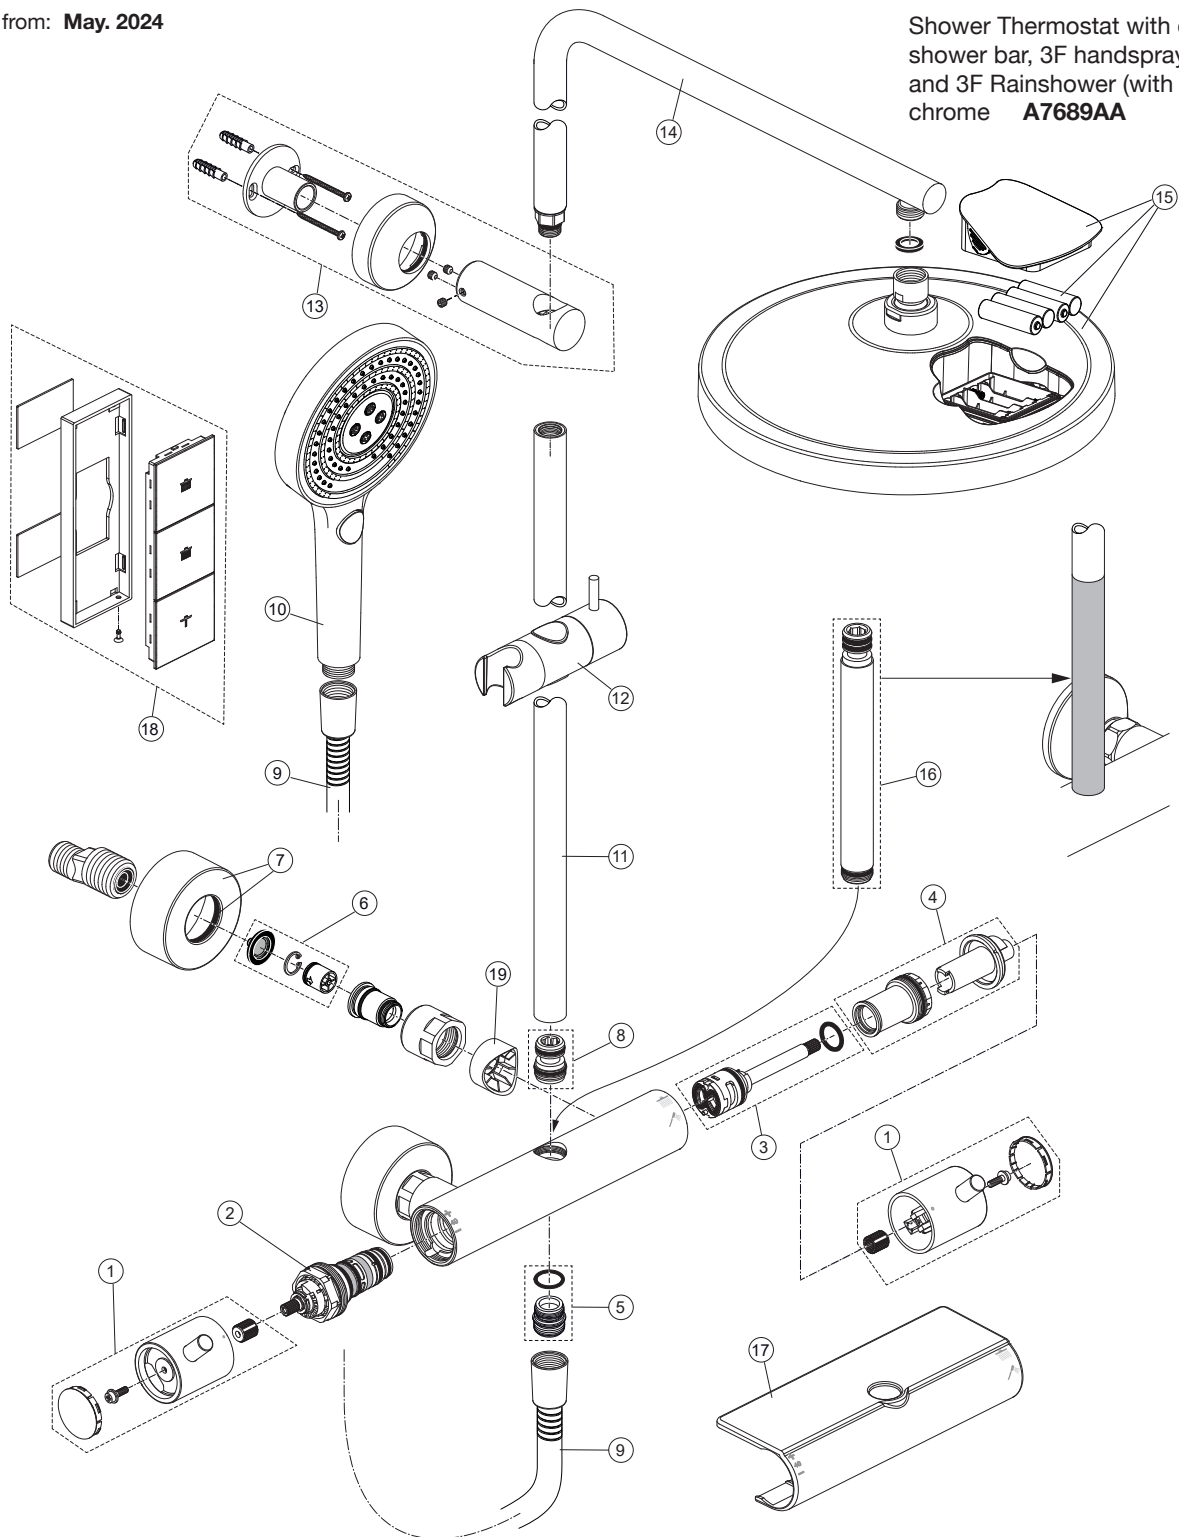

Produced from: May. 2024

Shower Thermostat with diverter, shower bar, 3F handspray and 3F Rainshower (with remote) chrome **A7689AA**

Replace XX with the appropriate finish code

Chrome = AA Silver Storm = GN Gold = A2 Magnetic Grey = A5 Silk black = XG

Example spare part order:

A 861 568 AA in Chrome

Pos.	Description	Part-Number	Qty.	Pos.	Description	Part-Number	Qty.
1	Handle cpl.	A 861 568 XX	1 Set	12	Slider & holder f. handshr.	B 961 024 XX	1 Set
2	Thermostatic Cartridge cpl.	A 861 371 NU	1 pcs	13	Wall fixation complete	A 861 389 XX	1 Set
3	Stop valve with diverter	A 861 375 NU	1 Set	14	Pipe (bend)	A 861 569 XX	1 pcs
4	Thread ring + stopring cpl.	A 861 376 NU	1 Set	15	Headshower 3Func. + pos.18	A 7889 XX	1 pcs
5	Nipple G1/2 outside cpl.	A 861 498 NU	1 Set	16	Extension kit 150mm long	A 861 379 XX	1 Set
6	Non-return valve	A 861 372 NU	1 Set		Extension kit 300mm long	A 861 380 XX	1 Set
7	Escutcheon cpl. (Colour Silk black)	B 960 714 XX B 961 016 XG	2 Set 2 Set	17	Warp over shelf	A 861 383 AA**	1 pcs
8	Connection nipple cpl.	A 861 385 NU	1 Set	18	Remote control for Headshower	A 861 733 XX	1 Set
9	Shower hose 1750 mm	BE 175 XX	1 pcs	19	Escutcheon Ø37	A 861 815 XG	2 pcs
10	Handspray 3Func. Ø130	A 7896 XX	1 pcs		Escutcheon Ø32	A 861 816 XX	2 pcs
11	Shower bar	A 861 388 XX	1 pcs				