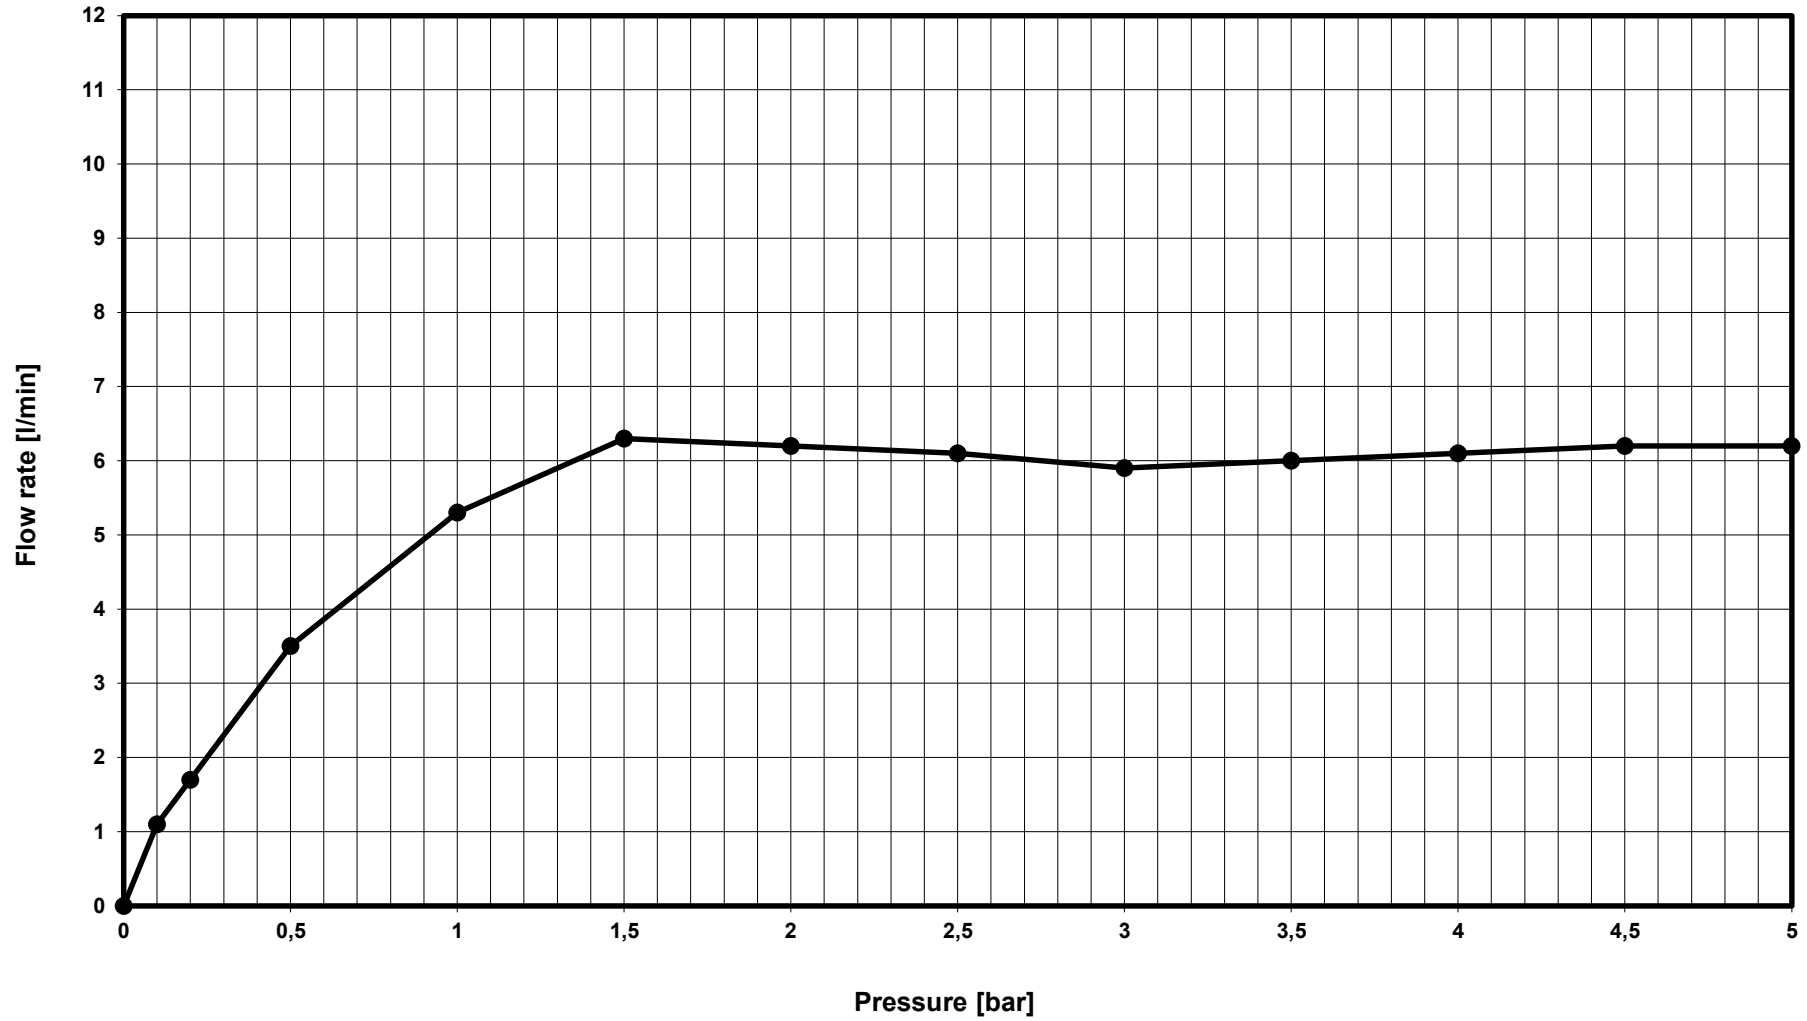

Ideal Standard

### BD415AA GUSTO SL SNK MXR RMTD P/D 1F CHR ND

—●— Mixed water - series