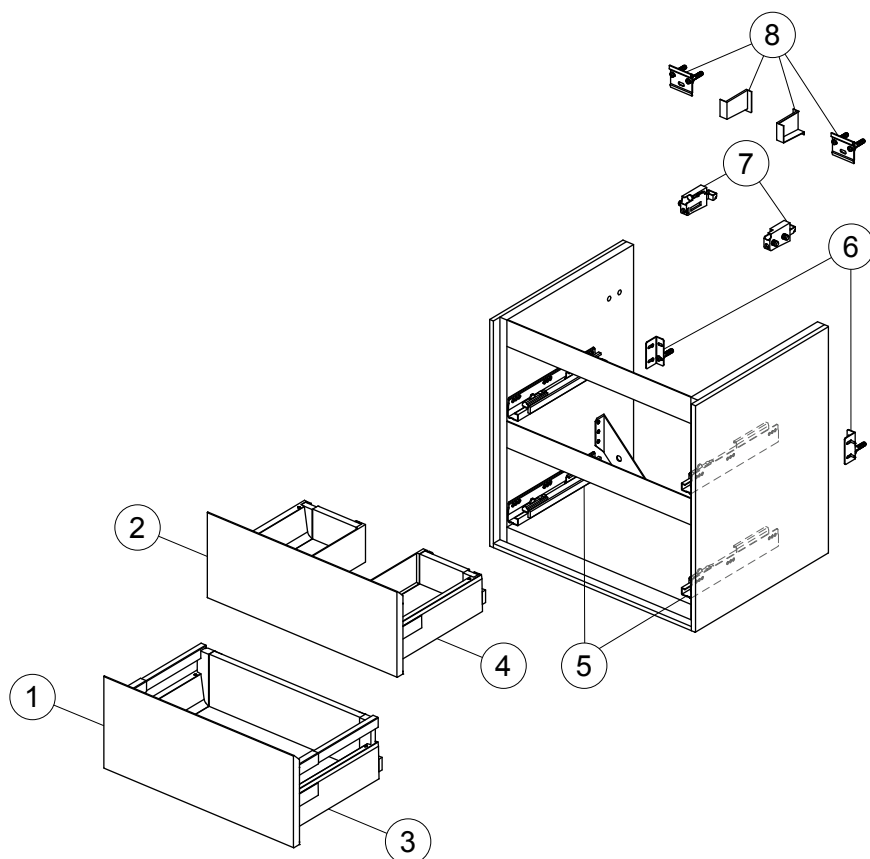

Spare parts

Basin unit 530 for Cube basin 600

Item	Description	Colour/Finish		Code No.	Quantity
		Outside Finish	Accent Finish		
1	Lower drawer front panel 53	B2 - Glossy White KN - Glossy White PS - Wood Light Grey UK - Wood Light Brown	Matt White Matt Light Grey Matt White Matt Light Brown	EF751B2 EF751B2 EF751PS EF751UK	1
2	Upper drawer front panel 53	B2 - Glossy White KN - Glossy White PS - Wood Light Gray UK - Wood Light Brown	Matt White Matt Light Grey Matt White Matt Light Brown	EF749B2 EF749B2 EF749PS EF749UK	1
3	Lower drawer structure 53 Matt White			EF75267	1
4	Upper drawer structure 53 Matt White			EF75067	1
5	Runner 270 KIT			RV07667	Pair
6	Safety KIT (Brackets, screws, plugs)			TV38767	12
7	Hanging brackets KIT 1			RV08267	Pair
8	Wall fixation KIT 1			RV08167	12