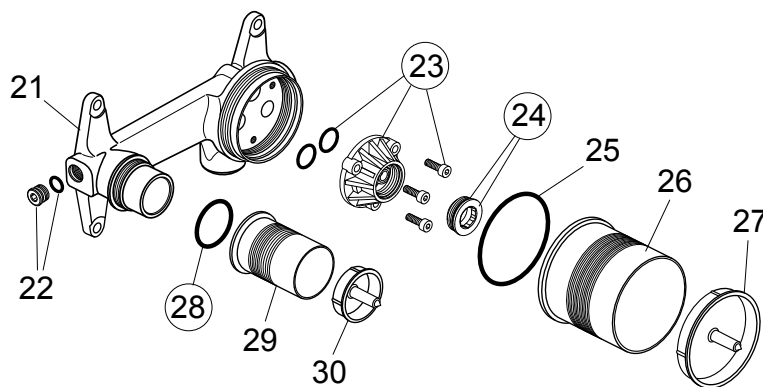

Pos.	Part No.
23	F 960 881 NU
24	A 963 548 NU
28	A 860 845 NU

Ideal Standard

A 5948 NU

1124 / A 868 792
 Made in Germany

Ideal Standard International NV
 Corporate Village – Gent Building
 Da Vincilaan 2
 1935 Zaventem
 Belgium
<https://www.idealstandard.com>

P bar

MAX. 10

Q
(3 bar)

T °C

MAX. 80

l/min
25

max. 8Nm