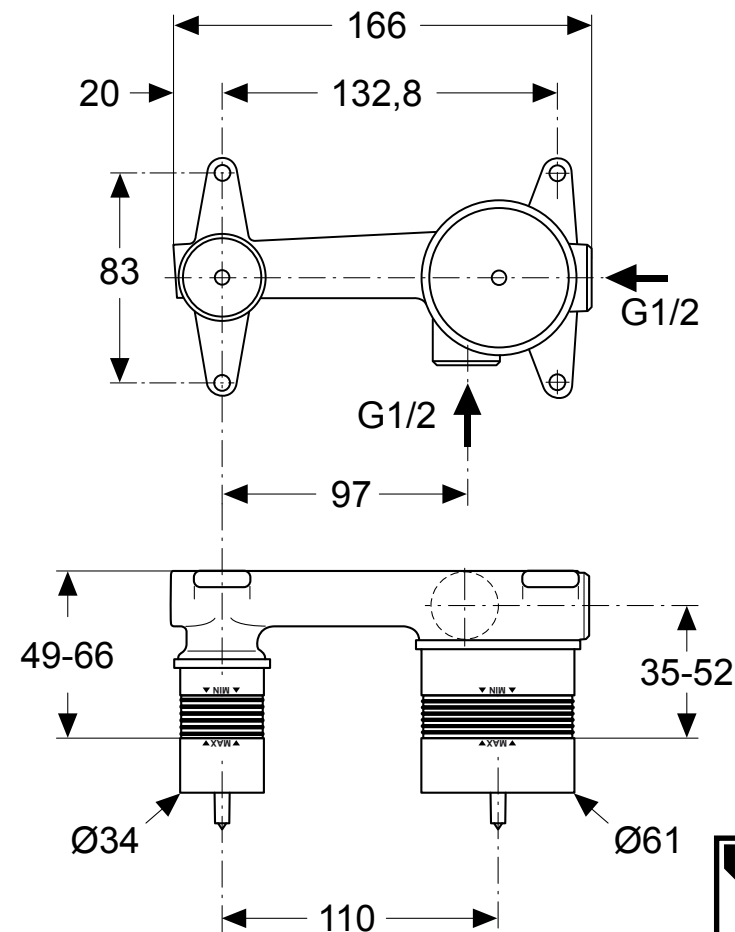

Pos.	Part No.
23	F 960 881 NU
24	A 963 548 NU
28	A 860 845 NU

Ideal Standard

A 5948 NU

1124 / A 868 792
 Made in Germany

Ideal Standard International NV
 Corporate Village – Gent Building
 Da Vincilaan 2
 1935 Zaventem
 Belgium
<https://www.idealstandard.com>

1
↓
4

1.

35 min.
52 max.

2.

G1/2

G1/2

4.

3.

P bar

MAX. 10

Q
(3 bar)

T °C

MAX. 80

l/min
25

max. 8Nm