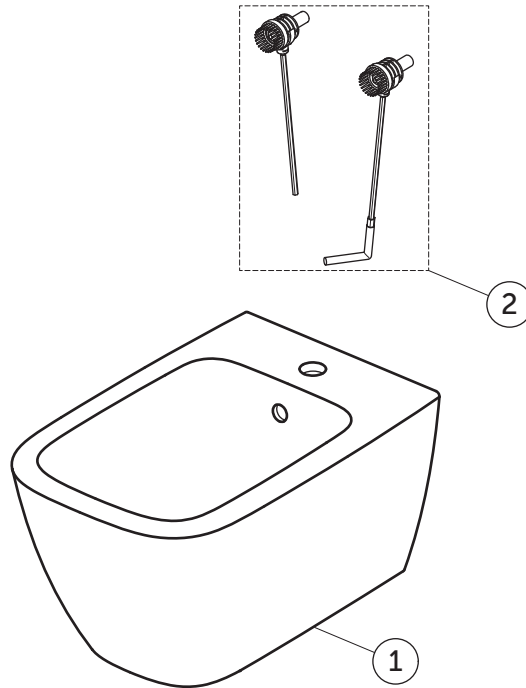

SPARE PARTS

Wall Hung Bidet
HF; 1TH; OF

T4615MA

I.LIFE B

| Item | Description | Spare Code |
|------|-------------------------|------------|
| 1 | WHG BIDET HF 1TH OF WHT | |
| 2 | FIXING SET WB9 WH MM203 | TT0299598 |