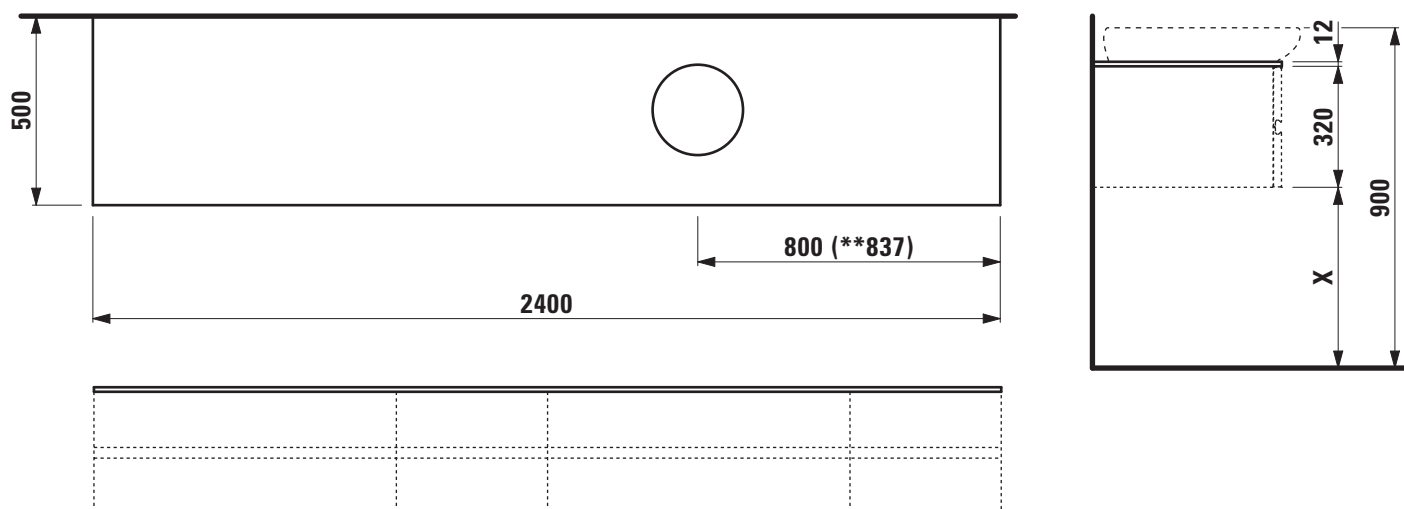

IL BAGNO ALESSI ONE FURNITURE

Top for vanity unit / with cut out right

42460.3

TECHNICAL DATA

Order no.	42460.3 / cut out right	Accessories excl.	Vanity unit without top, 800 mm element at left side and 400 mm element at right side order no. 42417.0
Dimensions (WxHxD)	2400 x 12 x 500 mm	Colours	630 – Noce canaletto, surface lacquered real wood veneer 631 – White, technical marble top
Matching for	2x vanity unit without top 1200 mm, order no. 42417.0 1x washbasin, order no. 81397.1, 81897.1 (vanity unit combination only with 7 drawers), 81897.2, 81897.3 (with shelf at right side)		
Specification	Body – Surface lacquered real wood veneer or technical marble 1 cut out right		
Weight	630 – 62,0 kg 631 – 80,0 kg		

TECHNICAL DRAWINGS / S 1 : 20

** = Only Il Bagno Alessi One 81897.3 with shelf at right side
X = The exact height must be set during installation.