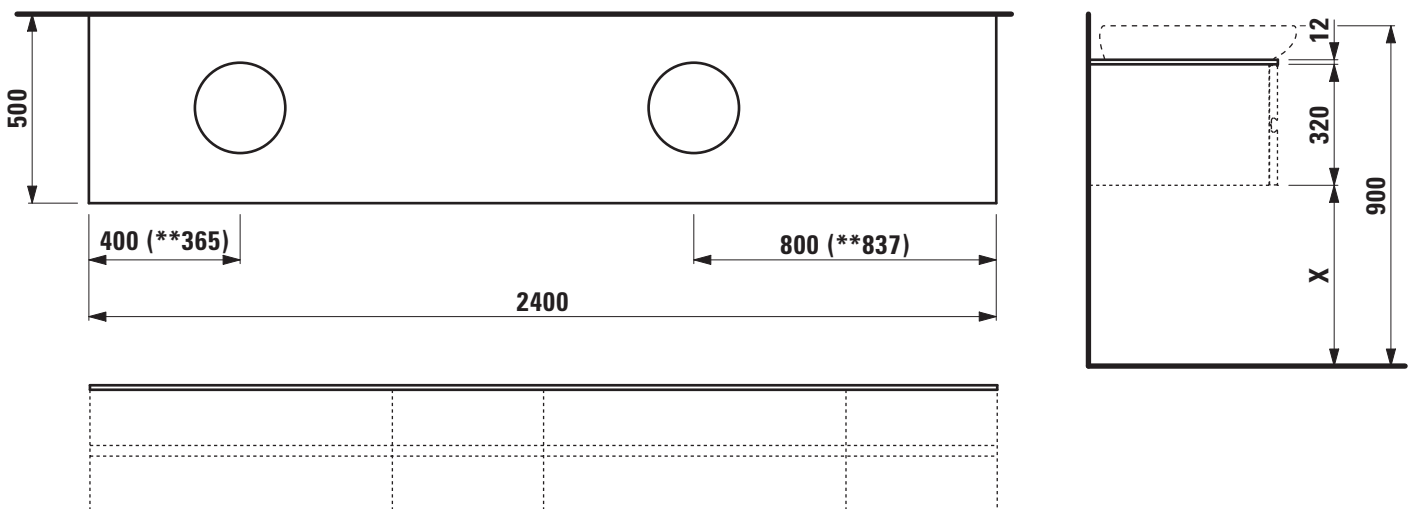

## Top for vanity unit / with cut out left and right

42460.4

### TECHNICAL DATA

Order no.	42460.4 / cut out left and right	Accessories excl.	Vanity unit without top, 800 mm element at left side and 400 mm element at right side order no. 42417.0
Dimensions (WxHxD)	2400 x 12 x 500 mm	Colours	630 – Noce canaletto, surface lacquered real wood veneer 631 – White, technical marble top
Matching for	2x vanity unit without top 1200 mm, order no. 42417.0 2x washbasin, order no. 81397.1, 81897.1 (vanity unit combination only with 6 drawers), 81897.2, 81897.3 (with shelf at right side)		
Specification	Body – Surface lacquered real wood veneer or technical marble 1 cut out left and right		
Weight	630 – 62,0 kg 631 – 80,0 kg		

### TECHNICAL DRAWINGS / S 1 : 20

\*\* = Only Il Bagno Alessi One 81897.3 with shelf at right side  
X = The exact height must be set during installation.