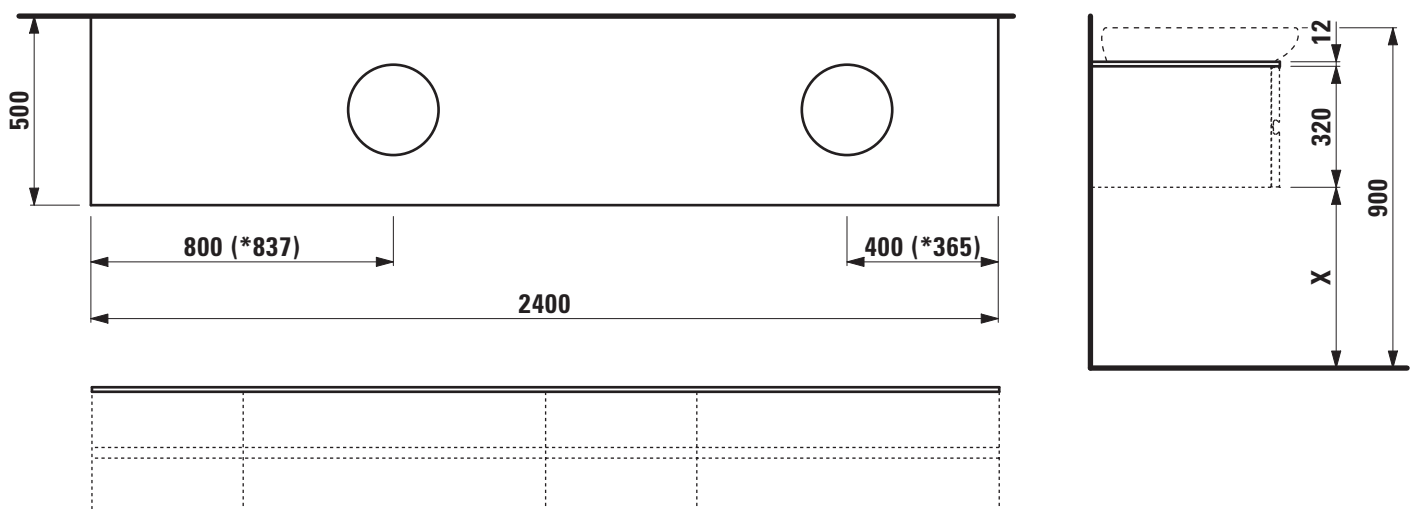

IL BAGNO ALESSI ONE FURNITURE

Top for vanity unit / with cut out left and right

42461.4

TECHNICAL DATA

Order no.	42461.4 / cut out left and right	Accessories excl.	Vanity unit without top, 800 mm element at right side and 400 mm element at left side order no. 42418.0
Dimensions (WxHxD)	2400 x 12 x 500 mm	Colours	630 – Noce canaletto, surface lacquered real wood veneer 631 – White, technical marble top
Matching for	2x vanity unit without top 1200 mm, order no. 42418.0 2x washbasin, order no. 81397.1, 81897.1 (vanity unit combination only with 6 drawers), 81897.2, 81897.3 (with shelf at left side)		
Specification	Body – Surface lacquered real wood veneer or technical marble 1 cut out left and right		
Weight	630 – 62,0 kg 631 – 80,0 kg		

TECHNICAL DRAWINGS / S 1 : 20

* = Only Il Bagno Alessi One 81897.3 with shelf at left side
X = The exact height must be set during installation.