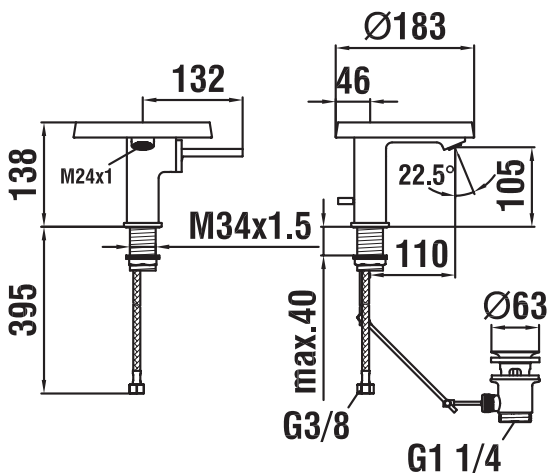

KARTELL BY LAUFEN

**Basin single-lever mixer
with pop-up waste
3.1133.1.004.111.1
without pop-up waste
3.1133.1.004.110.1**

TECHNICAL DATA / WITH POP-UP WASTE

Order no.	3.1133.1.004.111.1
Connection	3/8" flexible connection hoses
Spout length	110 mm
Flow rate	5.7 l/min (3 bar)
Acoustic class	I/-
Specification	basin single-lever mixer joystick cartridge fixed spout transparent crystall disc supplied - other colours are to be ordered separately
Mounting acc. excl.	disc smoky grey, order nr 3.9833.5.085.001.1 disc tangerine orange, order nr 3.9833.5.082.001.1 disc amber, order nr 3.9833.5.081.001.1
Accessories incl.	pop-up waste 1 1/4"
Surface finish	chrome

TECHNICAL DATA / WITHOUT POP-UP WASTE

Order no.	3.1133.1.004.110.1
Connection	3/8" flexible connection hoses
Spout length	110 mm
Flow rate	5.7 l/min (3 bar)
Acoustic class	I/-
Specification	basin single-lever mixer joystick cartridge fixed spout transparent crystall disc supplied - other colours are to be ordered separately
Mounting acc. excl.	disc smoky grey, order nr 3.9833.5.085.001.1 disc tangerine orange, order nr 3.9833.5.082.001.1 disc amber, order nr 3.9833.5.081.001.1
Surface finish	chrome

TECHNICAL DRAWINGS

TECHNICAL DRAWINGS