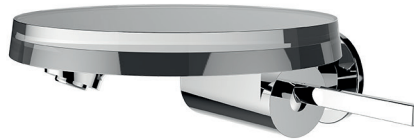

**Concealed wall washbasin mixer
for Simibox 1-Point
3.1133.7.004.120.1**

TECHNICAL DATA

Order no.	3.1133.7.004.120.1	Mounting acc. excl.	Simibox 1-Point, concealed system for bath, shower and washbasin mixer, order nr 3.7698.1.000.100.1
Spout length	186 mm		mounting aid for Simibox 1-Point, order nr 3.7798.0.003.000.1
Flow rate	5.7 l/min (3 bar)		extension set for Simibox 1-Point, L = 25 mm, order nr 3.7698.4.000.125.1
Acoustic class	I/-		disc smoky grey, order nr 3.9833.5.085.001.1
Specification	concealed wall washbasin mixer for Simibox 1-Point joystick cartridge fixed spout transparent crystall disc supplied - other colours are to be ordered separately		disc tangerine orange, order nr 3.9833.5.082.001.1 disc amber, order nr 3.9833.5.081.001.1
		Surface finish	chrome