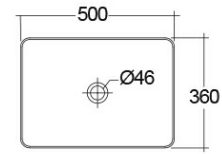

## Technical specifications

Dimensions: 500 x 360 mm

Weight: 12.5 Kg

Color: Alpine White

Shape of basin: Rectangle

Suites: [RAK-FEELING WASHBASINS](#)

Code	Name
FEECT5000AWHA	RAK-SLIM - RECTANGULAR WASH BASIN ALPINE WHITE - 50 CM

Dimensions: All dimensions in mm. Tolerance of vitreous china & fireclay items:  $\pm 5\%$  for below 200mm and  $\pm 3\%$  for above 200mm; for all other items tolerance  $\pm 1\%$ . Note: Due to a continuing development program to improve design and performance, the manufacturer reserves all rights to vary specifications without prior information. Please note accessories are for photographic use only.