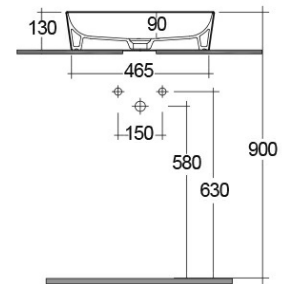

## Technical specifications

Dimensions: 500 x 360 mm

Weight: 12.5 Kg

Color: Alpine White

Shape of basin: Rectangle

Suites: [RAK-FEELING WASHBASINS](#)

Code	Name
FEECT5000AWHA	RAK-SLIM - RECTANGULAR WASH BASIN ALPINE WHITE - 50 CM

Dimensions: All dimensions in mm. Tolerance of vitreous china & fireclay items:  $\pm 5\%$  for below 200mm and  $\pm 3\%$  for above 200mm; for all other items tolerance  $\pm 1\%$ . Note: Due to a continuing development program to improve design and performance, the manufacturer reserves all rights to vary specifications without prior information. Please note accessories are for photographic use only.