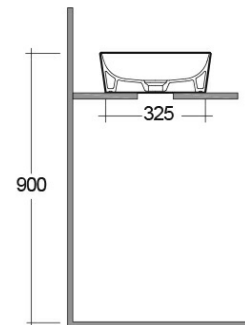

# RAK-FEELING WB SLIM - FEECT5000AWHA

Wash basin | Counter Top

**RAK**  
CERAMICS

## Technical specifications

Dimensions: 500 x 360 mm

Weight: 12.5 Kg

Color: Alpine White

Shape of basin: Rectangle

Suites: [RAK-FEELING WASHBASINS](#)

Code	Name
FEECT5000AWHA	RAK-SLIM - RECTANGULAR WASH BASIN ALPINE WHITE - 50 CM

Dimensions: All dimensions in mm. Tolerance of vitreous china & fireclay items:  $\pm 5\%$  for below 200mm and  $\pm 3\%$  for above 200mm; for all other items tolerance  $\pm 1\%$ . Note: Due to a continuing development program to improve design and performance, the manufacturer reserves all rights to vary specifications without prior information. Please note accessories are for photographic use only.