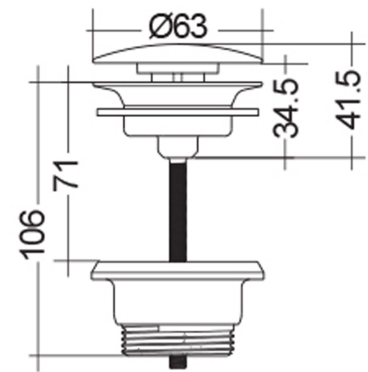

## TECHNISCHE SPEZIFIKATIONEN

Suite:	RAK-DUO
Art:	
Größe:	0 x 42 mm
Farbe:	
Code:	

Code	Name
DUO002504A	RAK-DUO Free Flow Wastes Matt Black

Dimensions: All dimensions in mm. Tolerance of vitreous china & fireclay items:  $\pm 5\%$  for below 200mm and  $\pm 3\%$  for above 200mm; for all other items tolerance  $\pm 1\%$ . Note: Due to a continuing development program to improve design and performance, the manufacturer reserves all rights to vary specifications without prior information. Please note accessories are for photographic use only.