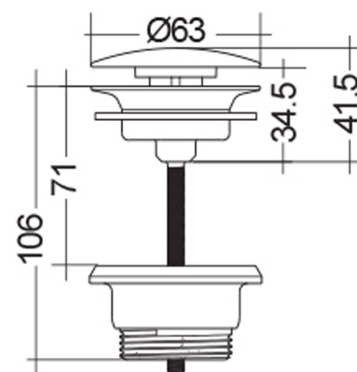

## TECHNISCHE SPEZIFIKATIONEN

Suite: RAK-DUO

Art:

Größe: 0 x 42 mm

Farbe:

Code:

Code	Name
DUO002514A	RAK-DUO Free Flow Wastes Matt Cappuccino

Dimensions: All dimensions in mm. Tolerance of vitreous china & fireclay items:  $\pm 5\%$  for below 200mm and  $\pm 3\%$  for above 200mm; for all other items tolerance  $\pm 1\%$ . Note: Due to a continuing development program to improve design and performance, the manufacturer reserves all rights to vary specifications without prior information. Please note accessories are for photographic use only.