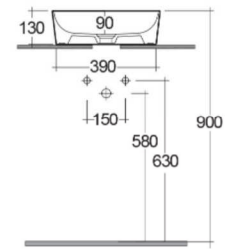

## TECHNISCHE SPEZIFIKATIONEN

Suite:	RAK-FEELING WASHBASINS
Art:	Aufgesetzt
Größe:	420 x 420 mm
Gewicht:	8.7 Kg
Farbe:	
Shape of basin:	Rund

Code	Name
FEECT4200514A	RAK-FEELING SLIM ROUND WASH BASIN MATT CAPPUCINO 514 - 42 CM
DUO002514A	RAK-DUO Free Flow Wastes Matt Cappuccino

Dimensions: All dimensions in mm. Tolerance of vitreous china & fireclay items:  $\pm 5\%$  for below 200mm and  $\pm 3\%$  for above 200mm; for all other items tolerance  $\pm 1\%$ . Note: Due to a continuing development program to improve design and performance, the manufacturer reserves all rights to vary specifications without prior information. Please note accessories are for photographic use only.