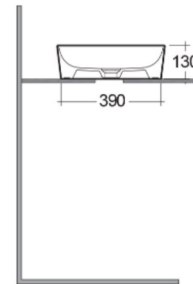

# RAK-FEELING WB SLIM – FEECT4200514A

Waschbecken | Aufgesetzt

**RAK**  
CERAMICS

## TECHNISCHE SPEZIFIKATIONEN

Suite:	RAK-FEELING WASHBASINS
Art:	Aufgesetzt
Größe:	420 x 420 mm
Gewicht:	8.7 Kg
Farbe:	
Shape of basin:	Rund

Code	Name
FEECT4200514A	RAK-FEELING SLIM ROUND WASH BASIN MATT CAPPUCINO 514 - 42 CM
DUO002514A	RAK-DUO Free Flow Wastes Matt Cappuccino

Dimensions: All dimensions in mm. Tolerance of vitreous china & fireclay items:  $\pm 5\%$  for below 200mm and  $\pm 3\%$  for above 200mm; for all other items tolerance  $\pm 1\%$ . Note: Due to a continuing development program to improve design and performance, the manufacturer reserves all rights to vary specifications without prior information. Please note accessories are for photographic use only.