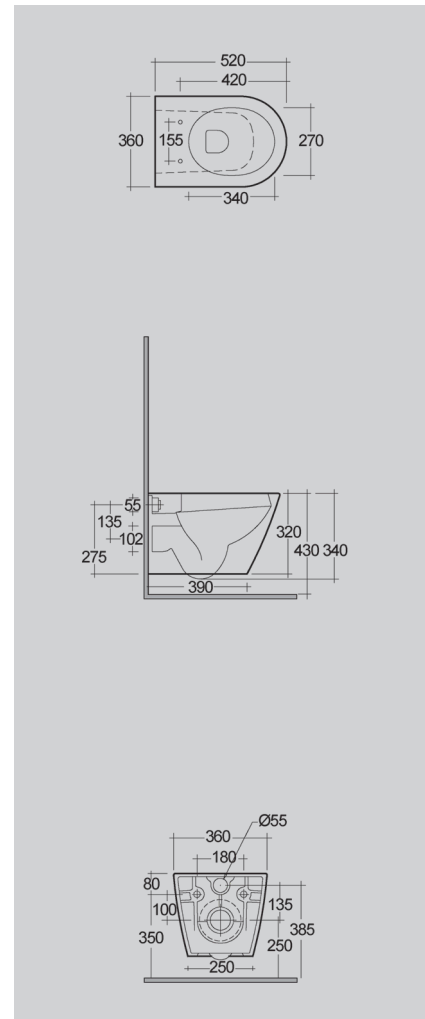

RAK-FEELING - RST23514A - CAPPUCCINO MATT

Wandhängend | Wasserklosett

RAK
CERAMICS

Technische Spezifikationen

Größe:	520 x 360 mm
Gewicht:	24 kg
Farbe:	Cappuccino
Siphon-Typ:	P-Falle
Wasserabscheider Typ:	Verdeckt
Spülungstyp:	Dual Flush
Schüsselform:	Kompakt Oval
Kollektion:	Rak-Feeling Wc's & Bidet

Code Name

REST23514A RAK-FEELING RIMLESS WANDHÄNGEND
WASSERKLOSETT 52 CM CAPPUCCINO MATT
RSTSC3901514 RAK-FEELING SOFT CLOSE SEAT COVER
CAPPUCCINO MATT

Dimensions: All dimensions in mm. Tolerance of vitreous china & fireclay items: +/- 5% for below 200mm and +/- 3% for above 200 mm; for all other items tolerance +/- 1%. Note: Due to a continuing development program to improve design and performance, the manufacturer reserves all rights to vary specifications without prior information. Please note accessories are for photographic use only.